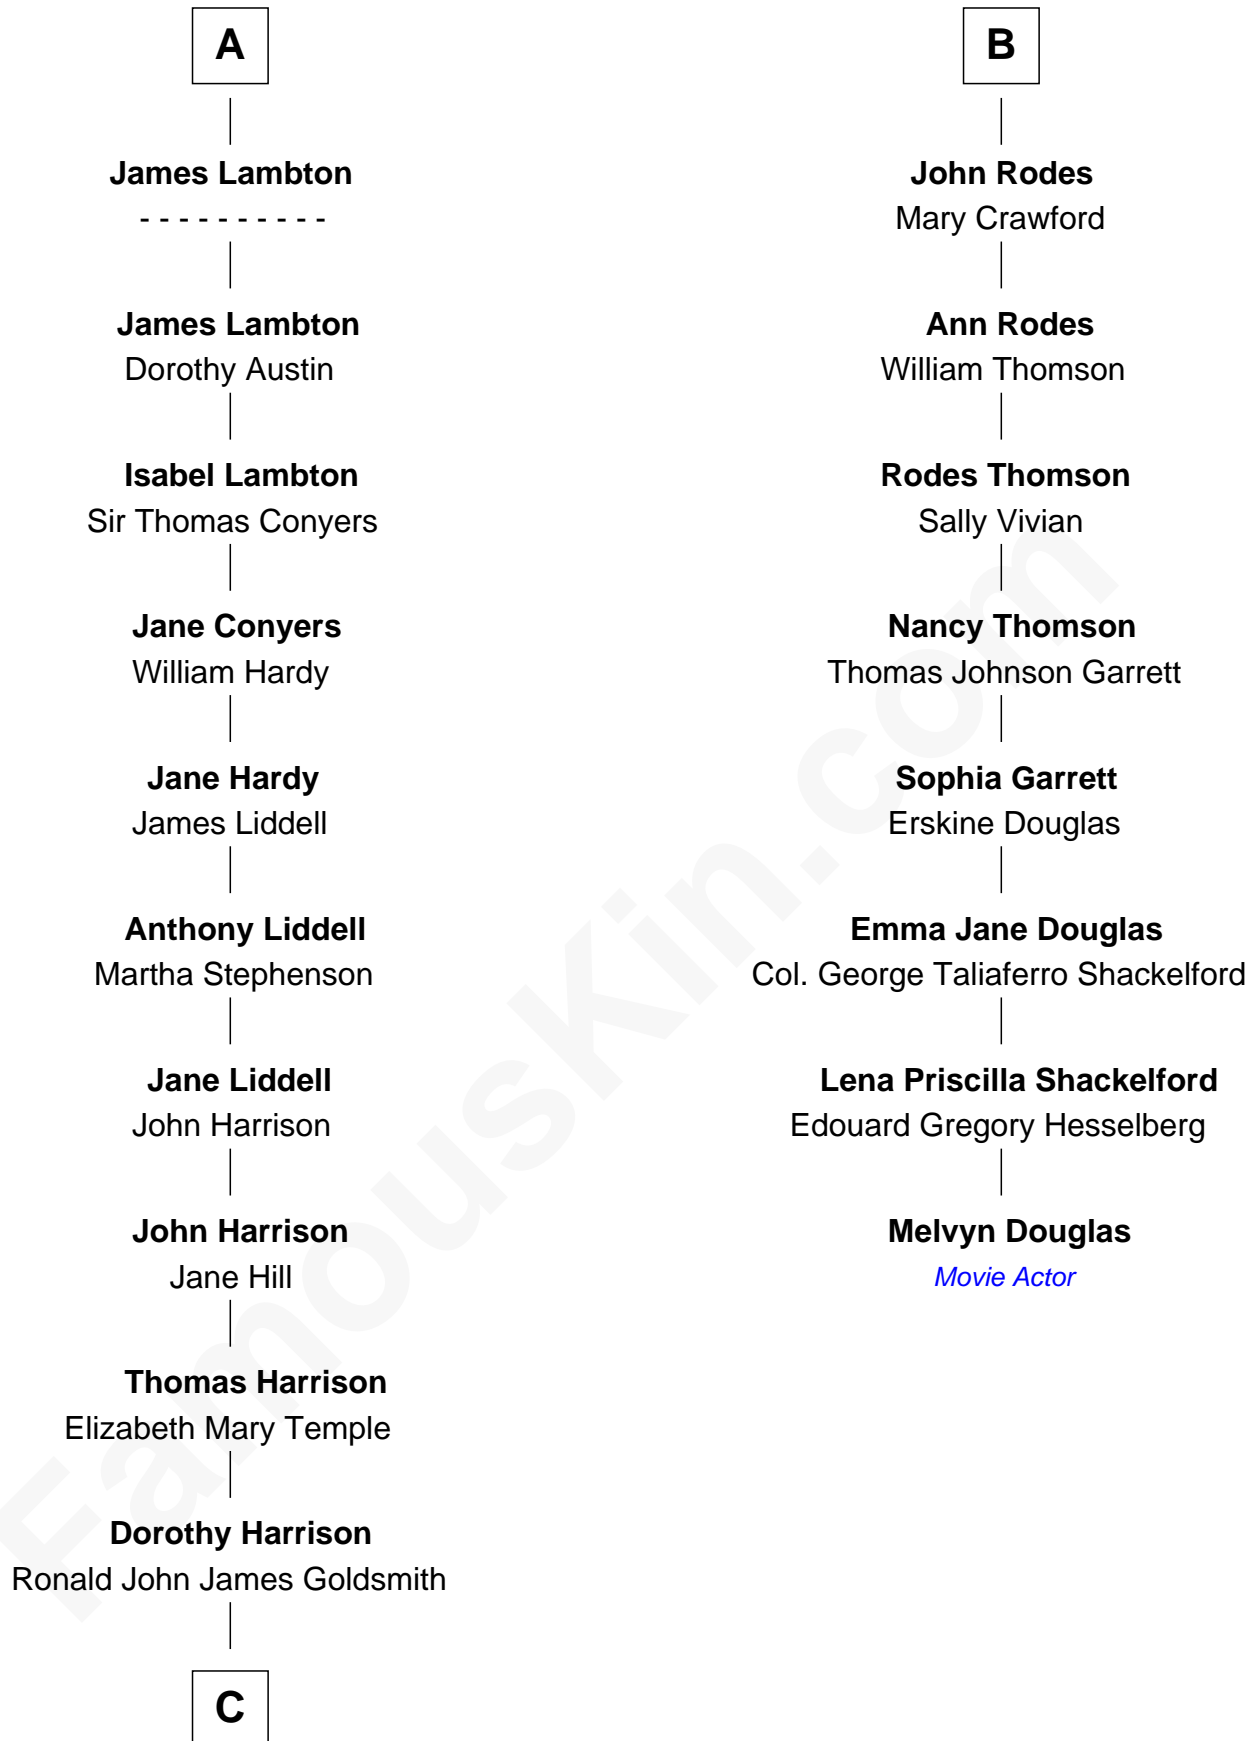

FamousKin.com
Relationship Chart of
Catherine Middleton
Princess of Wales

14th cousin 4 times removed of
Melvyn Douglas
Movie Actor

C

Carole Elizabeth Goldsmith

Michael Francis Middleton

Catherine Middleton