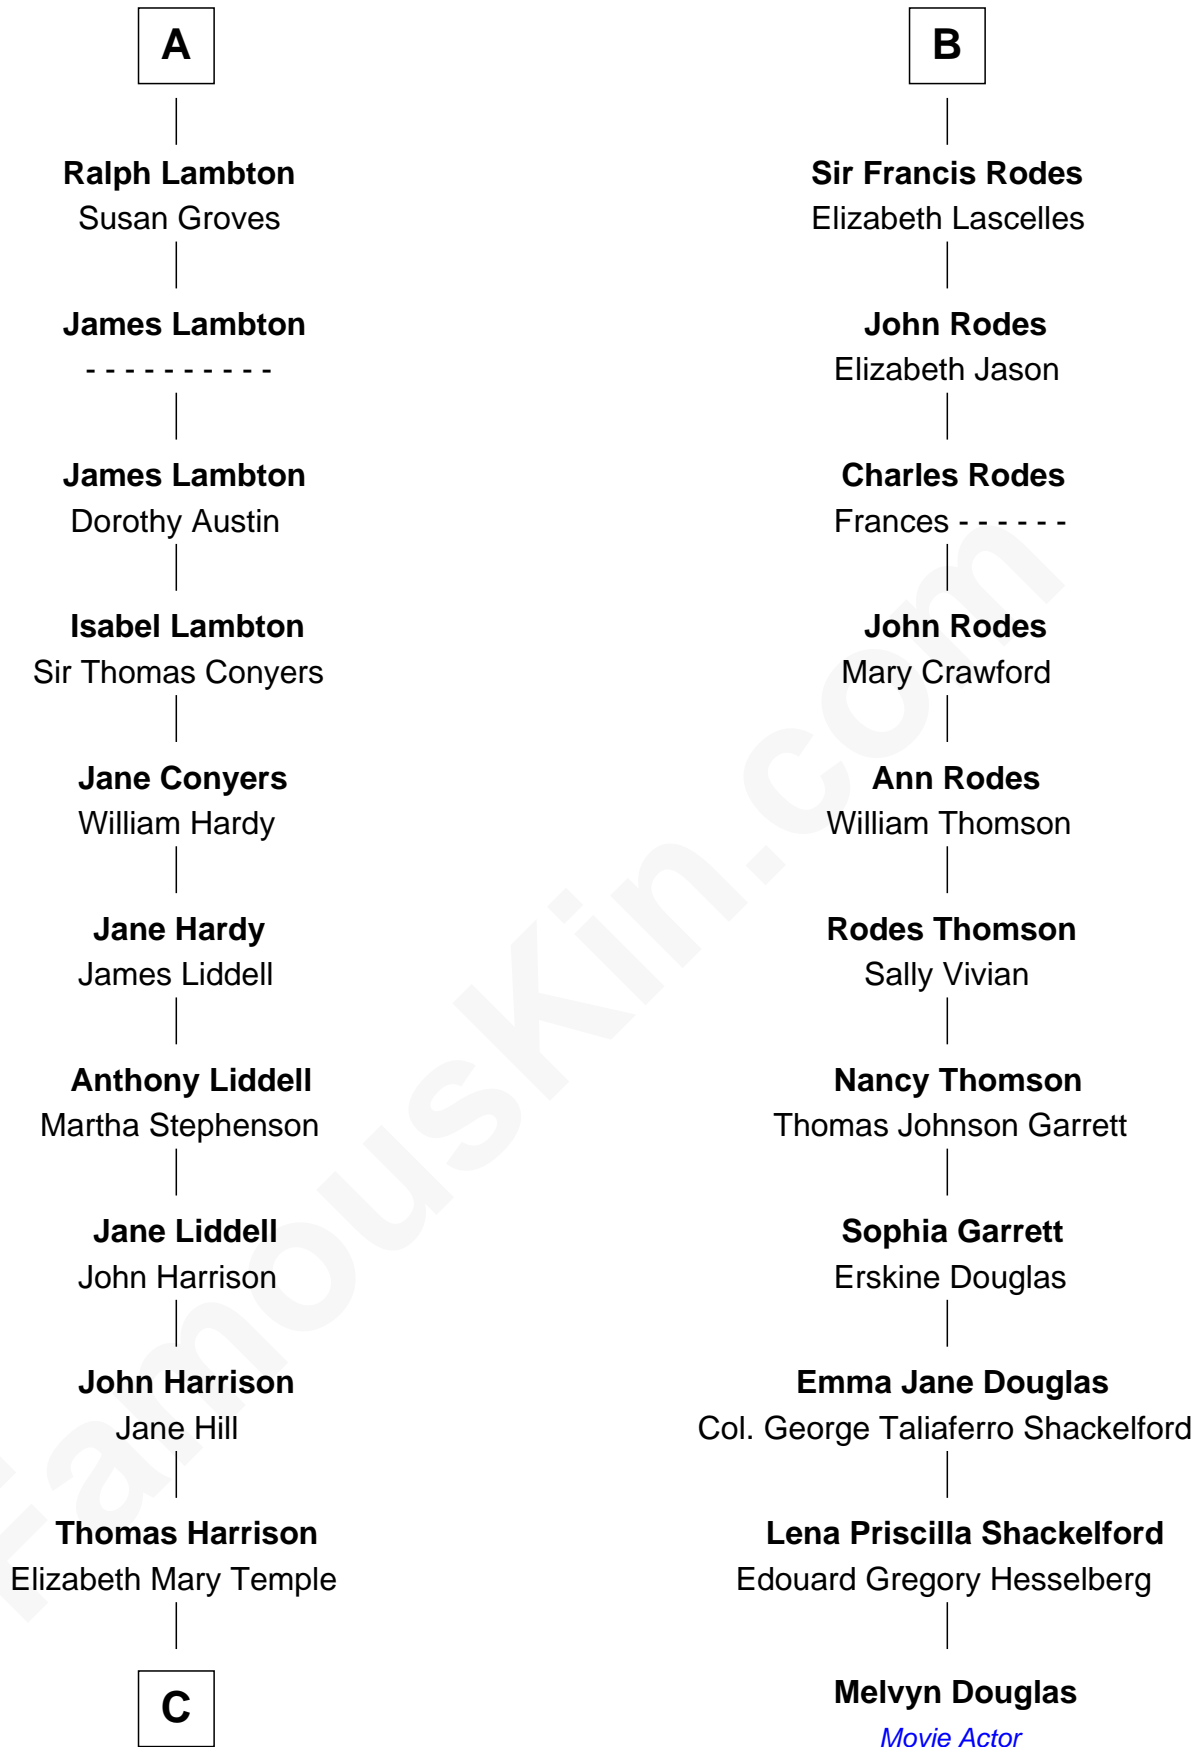

FamousKin.com
Relationship Chart of
Catherine Middleton
Princess of Wales

17th cousin 2 times removed of
Melvyn Douglas
Movie Actor

Sir John Clifford
 Elizabeth Percy

C

Dorothy Harrison

Ronald John James Goldsmith

Carole Elizabeth Goldsmith

Michael Francis Middleton

Catherine Middleton

Princess of Wales

FamousKin.com