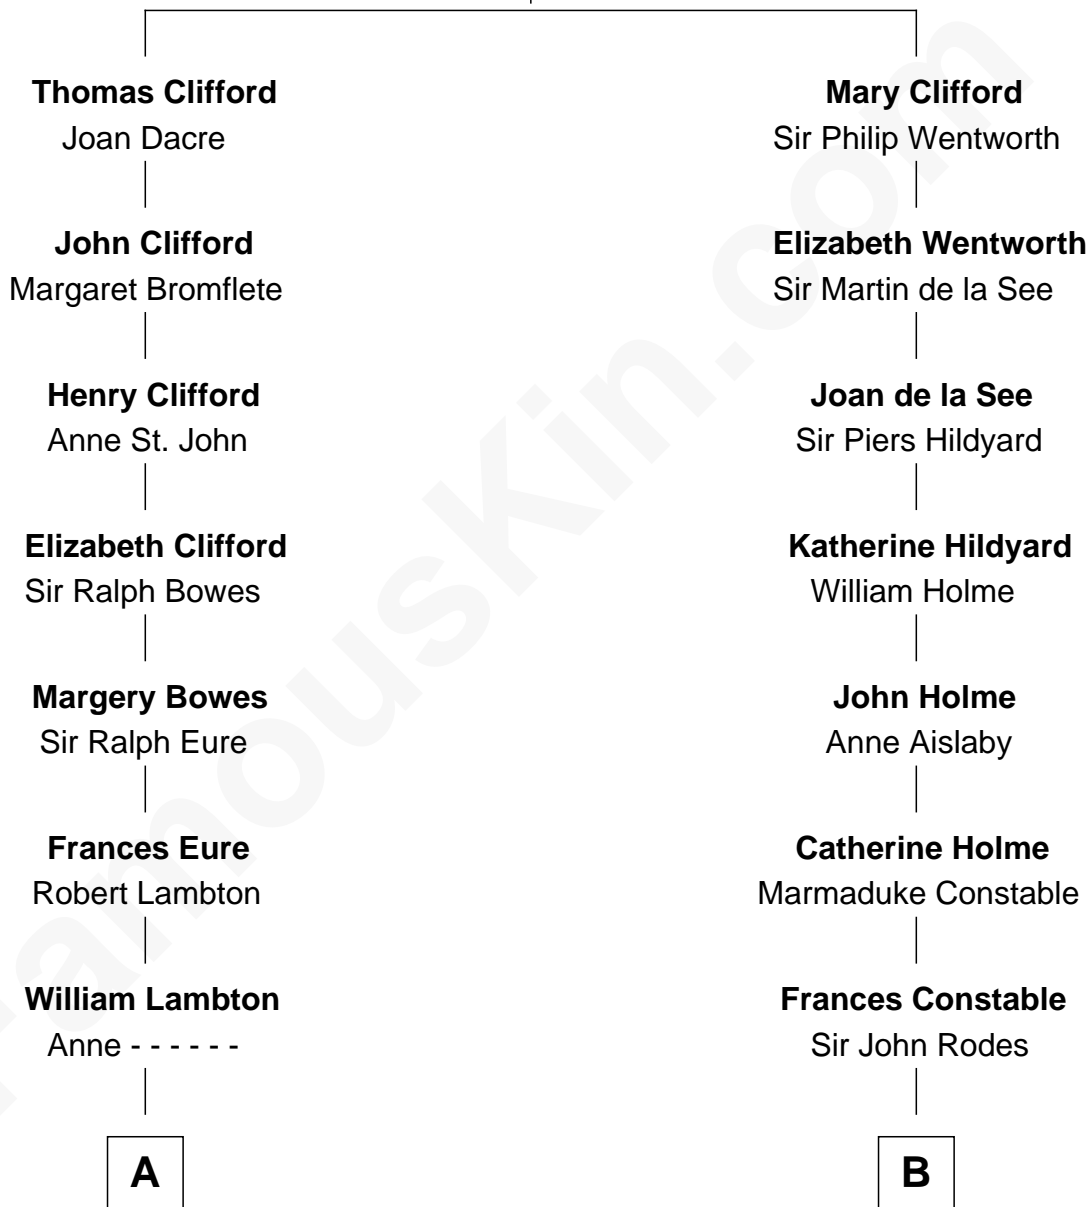

FamousKin.com
Relationship Chart of
Catherine Middleton
Princess of Wales

17th cousin 2 times removed of
Melvyn Douglas
Movie Actor

Sir John Clifford
 Elizabeth Percy

C

Dorothy Harrison

Ronald John James Goldsmith

Carole Elizabeth Goldsmith

Michael Francis Middleton

Catherine Middleton

Princess of Wales

FamousKin.com