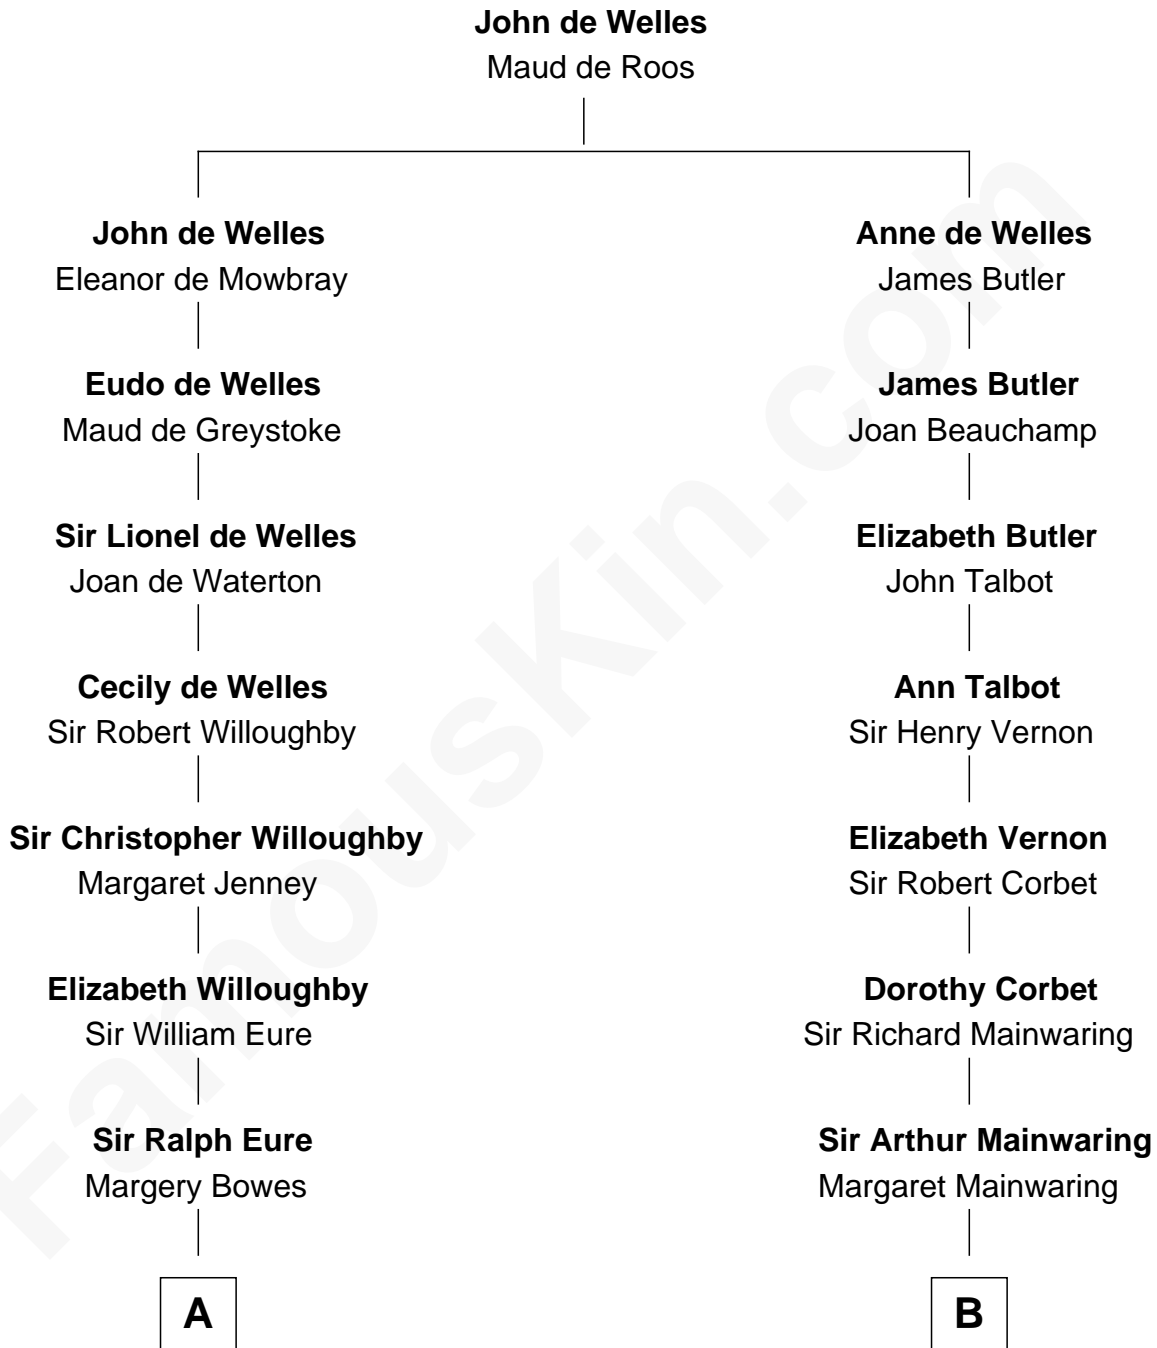

FamousKin.com
Relationship Chart of
Catherine Middleton
Princess of Wales

17th cousin 4 times removed of

Melvyn Douglas
Movie Actor

C

John Harrison

Jane Hill

Thomas Harrison

Elizabeth Mary Temple

Dorothy Harrison

Ronald John James Goldsmith

Carole Elizabeth Goldsmith

Michael Francis Middleton

Catherine Middleton

Princess of Wales