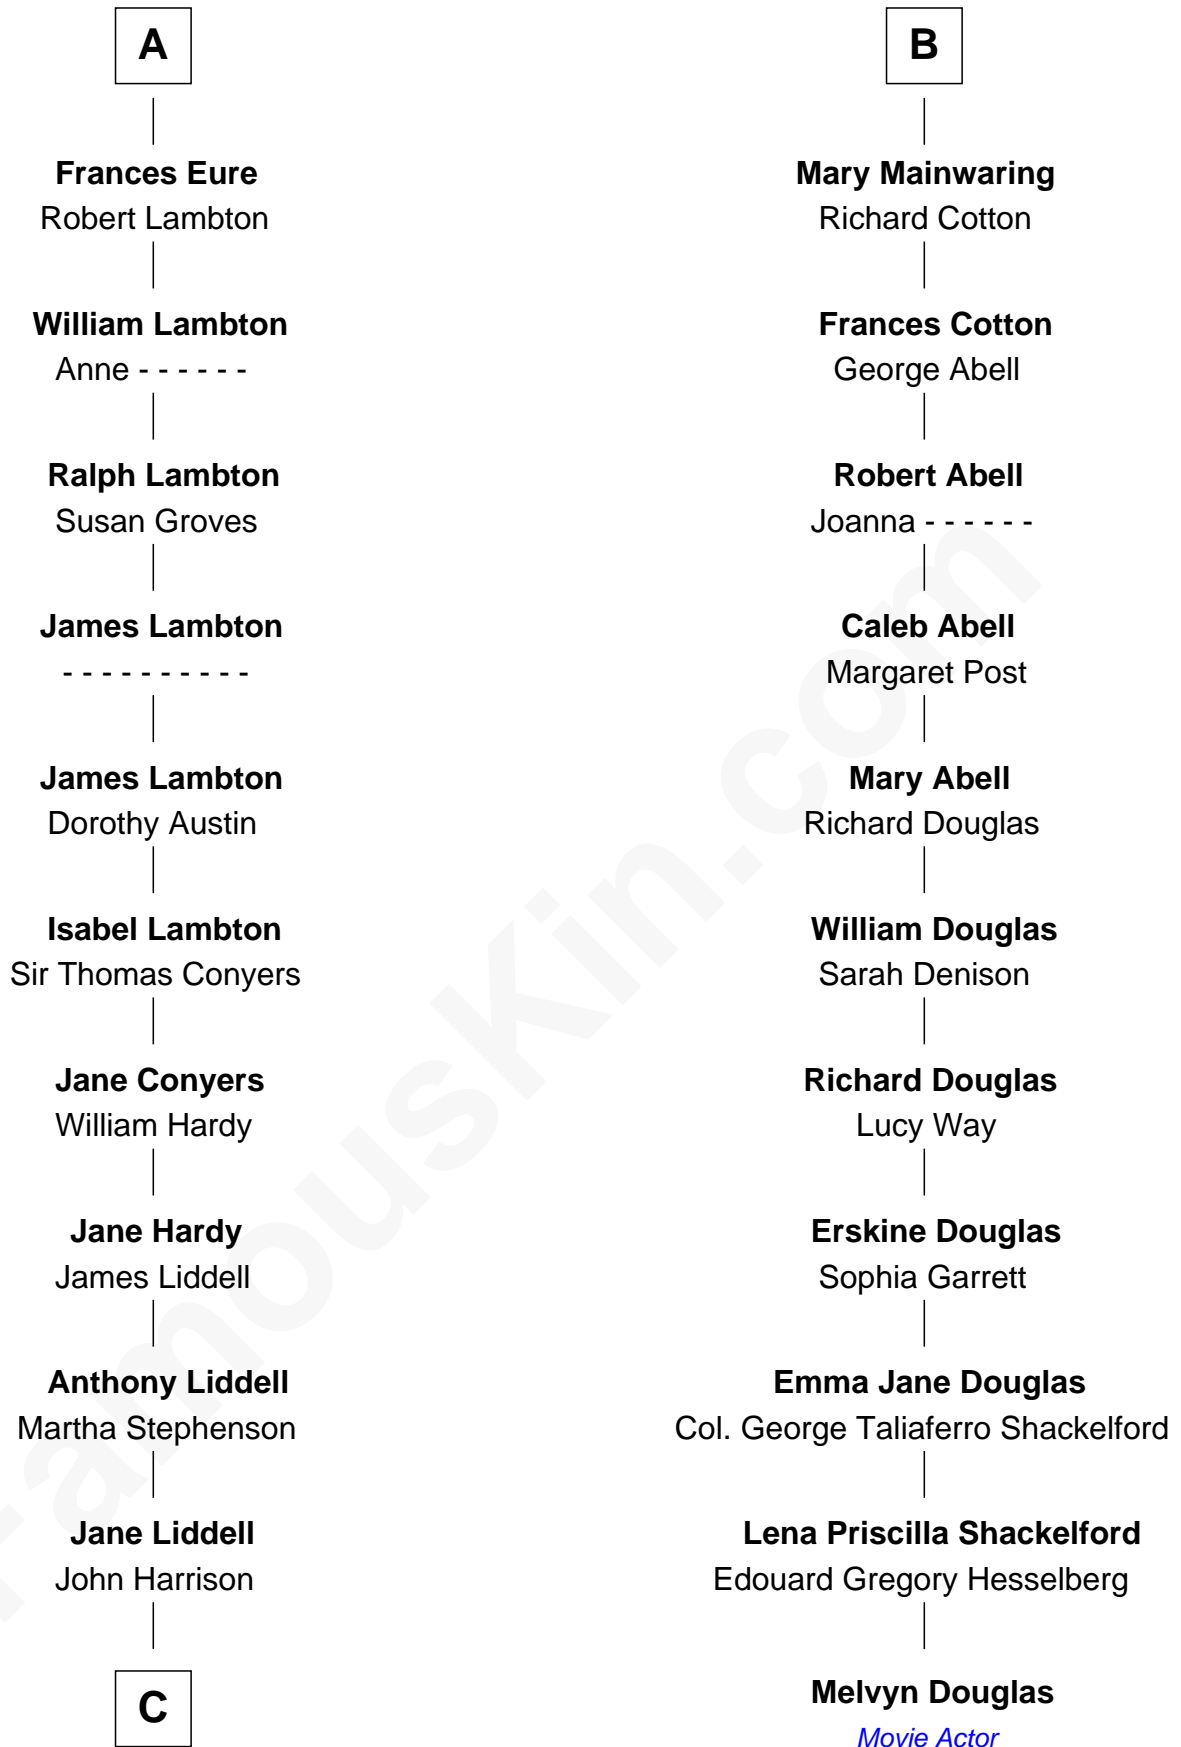

FamousKin.com
Relationship Chart of
Catherine Middleton
Princess of Wales

17th cousin 4 times removed of

Melvyn Douglas
Movie Actor

C

John Harrison

Jane Hill

Thomas Harrison

Elizabeth Mary Temple

Dorothy Harrison

Ronald John James Goldsmith

Carole Elizabeth Goldsmith

Michael Francis Middleton

Catherine Middleton

Princess of Wales