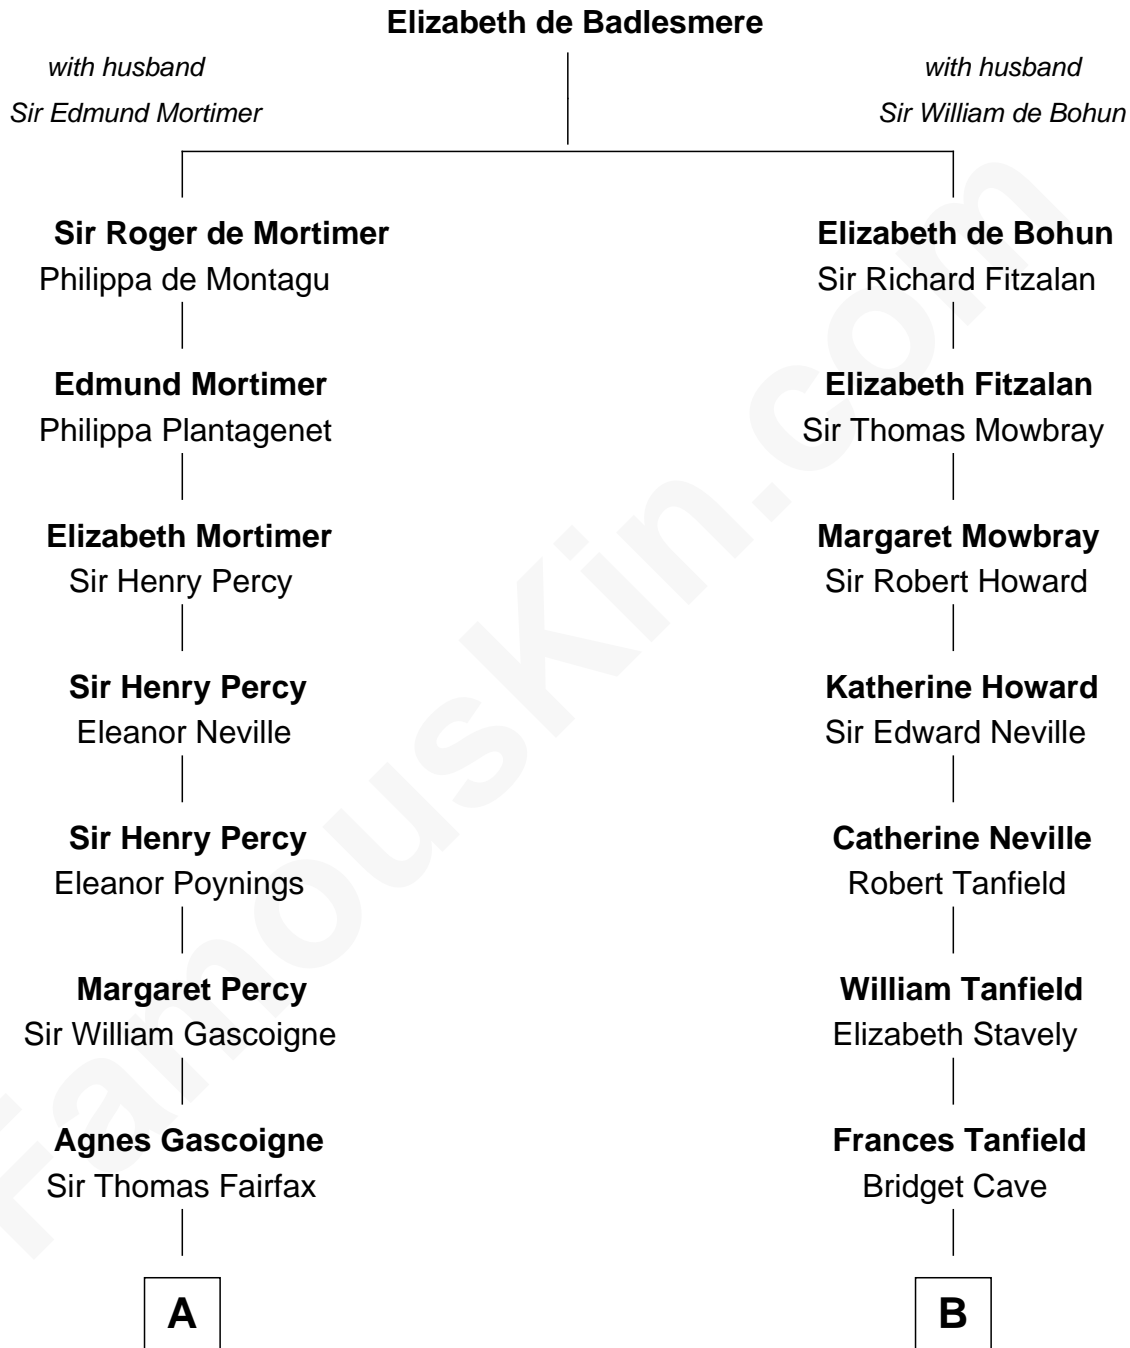

FamousKin.com
Relationship Chart of
Catherine Middleton
Princess of Wales

14th cousin 7 times removed of

Thomas Jefferson

3rd U.S. President and Signer of the Declaration of Independence

C

Francis Martineau Lupton

Harriet Albina Davis

Olive Christina Lupton

Richard Noel Middleton

Peter Francis Middleton

Valerie Glassborow

Michael Francis Middleton

Carole Elizabeth Goldsmith

Catherine Middleton

Princess of Wales