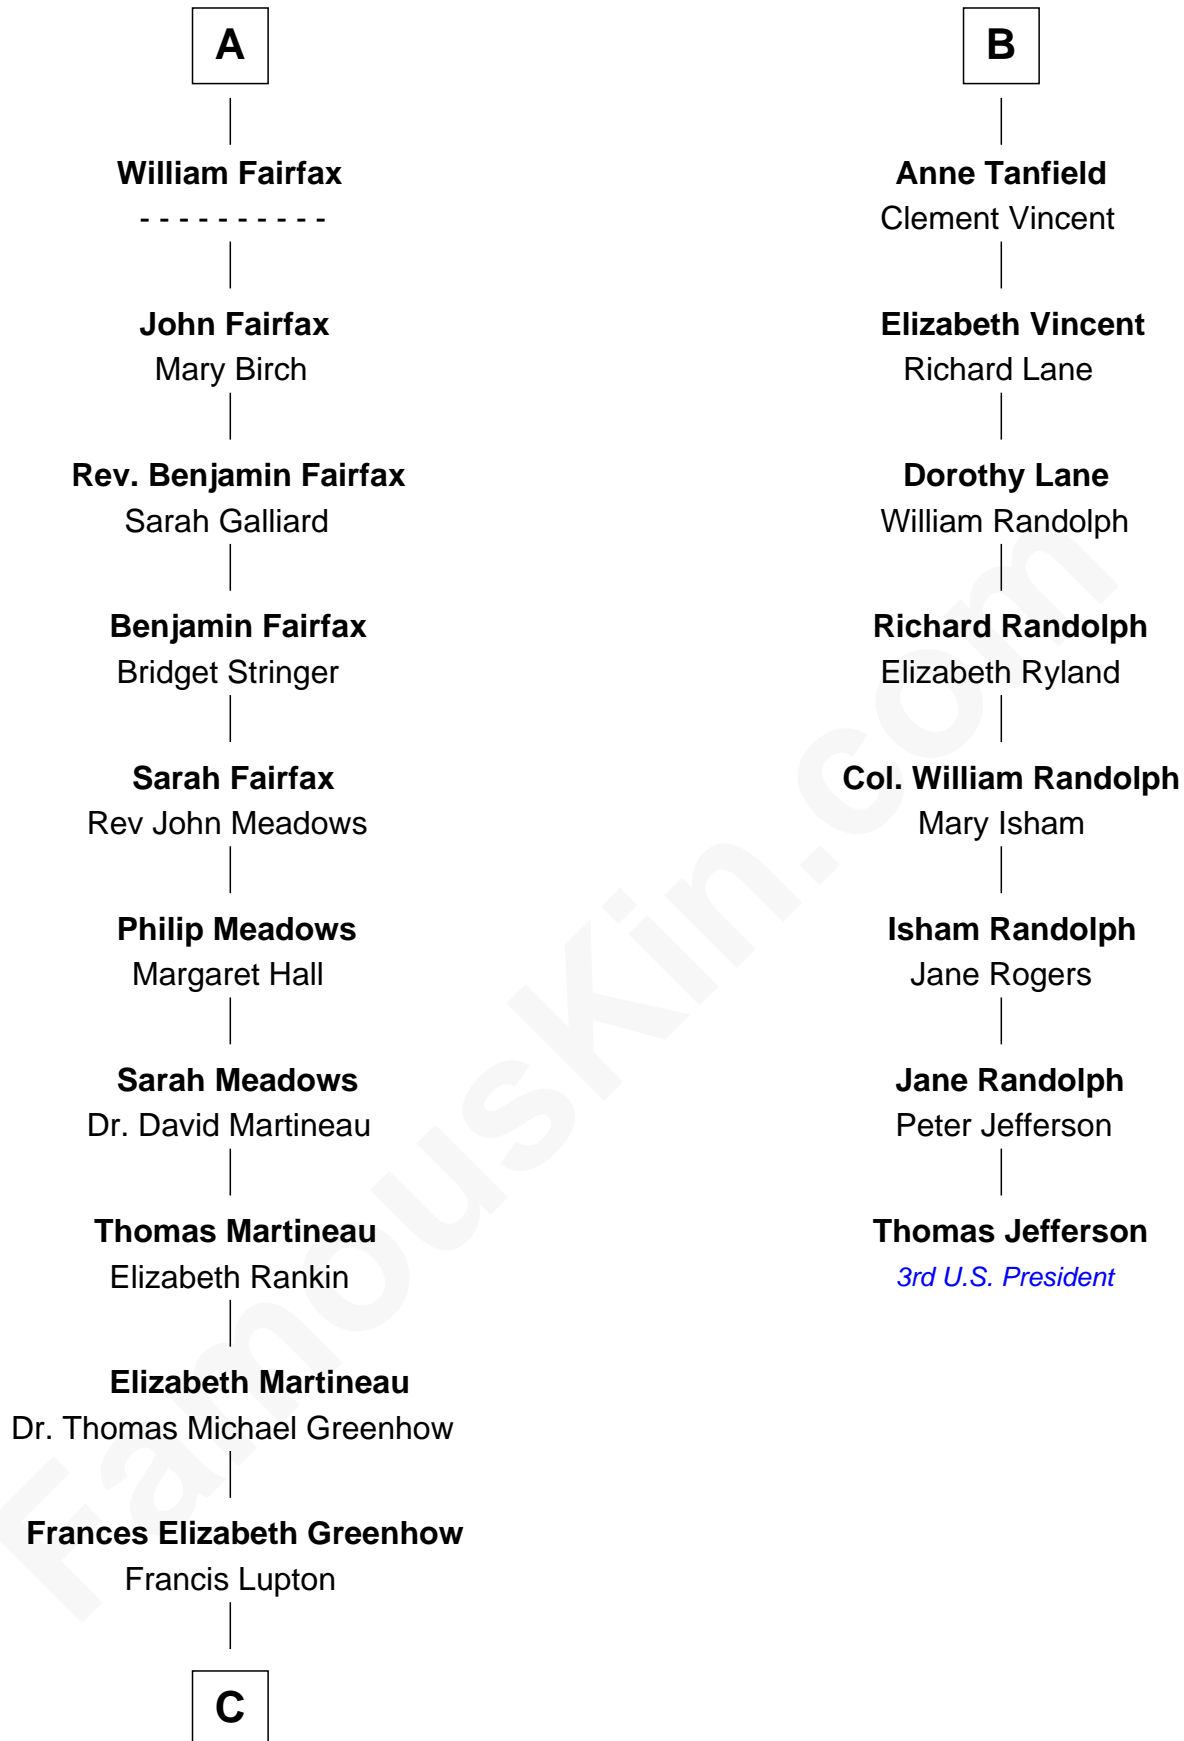

FamousKin.com
Relationship Chart of
Catherine Middleton
Princess of Wales

14th cousin 7 times removed of

Thomas Jefferson

3rd U.S. President and Signer of the Declaration of Independence

C

Francis Martineau Lupton

Harriet Albina Davis

Olive Christina Lupton

Richard Noel Middleton

Peter Francis Middleton

Valerie Glassborow

Michael Francis Middleton

Carole Elizabeth Goldsmith

Catherine Middleton

Princess of Wales