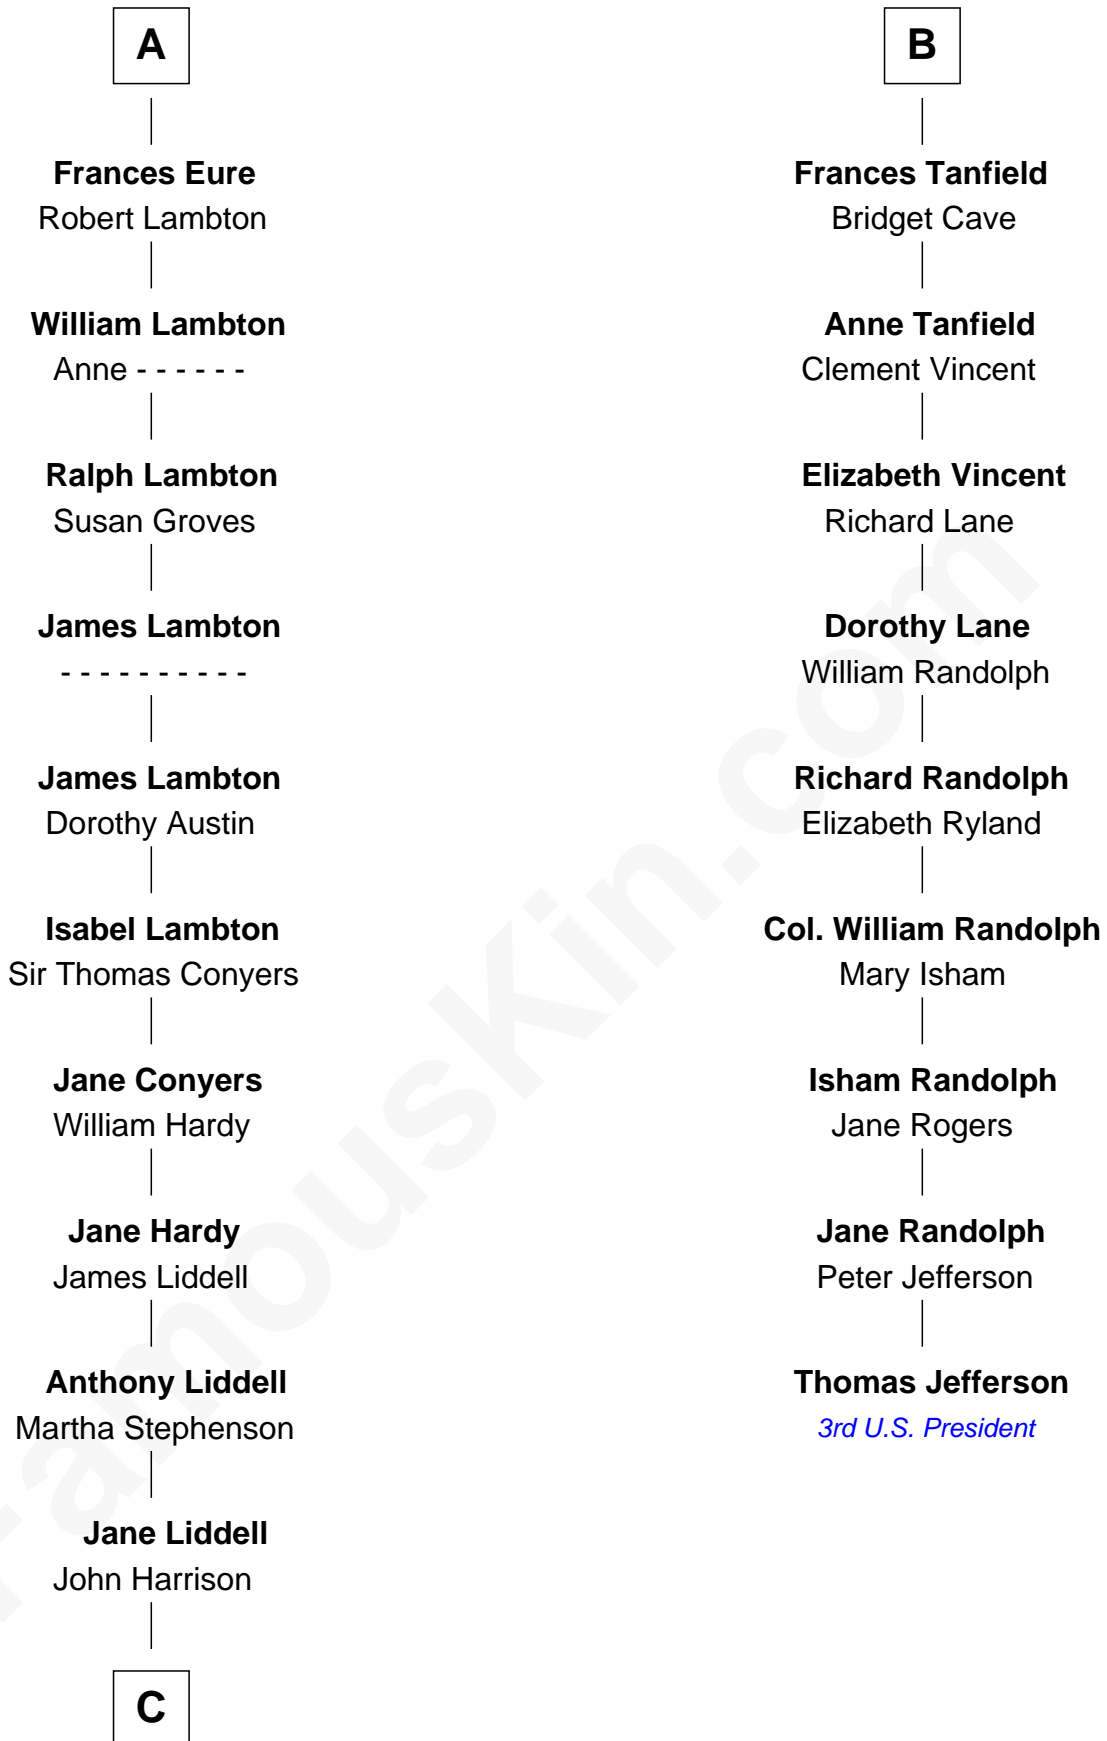

FamousKin.com

Relationship Chart of

Catherine Middleton

Princess of Wales

15th cousin 6 times removed of

Thomas Jefferson

3rd U.S. President and Signer of the Declaration of Independence

Edmund Fitzalan

Alice de Warenne

C

John Harrison

Jane Hill

Thomas Harrison

Elizabeth Mary Temple

Dorothy Harrison

Ronald John James Goldsmith