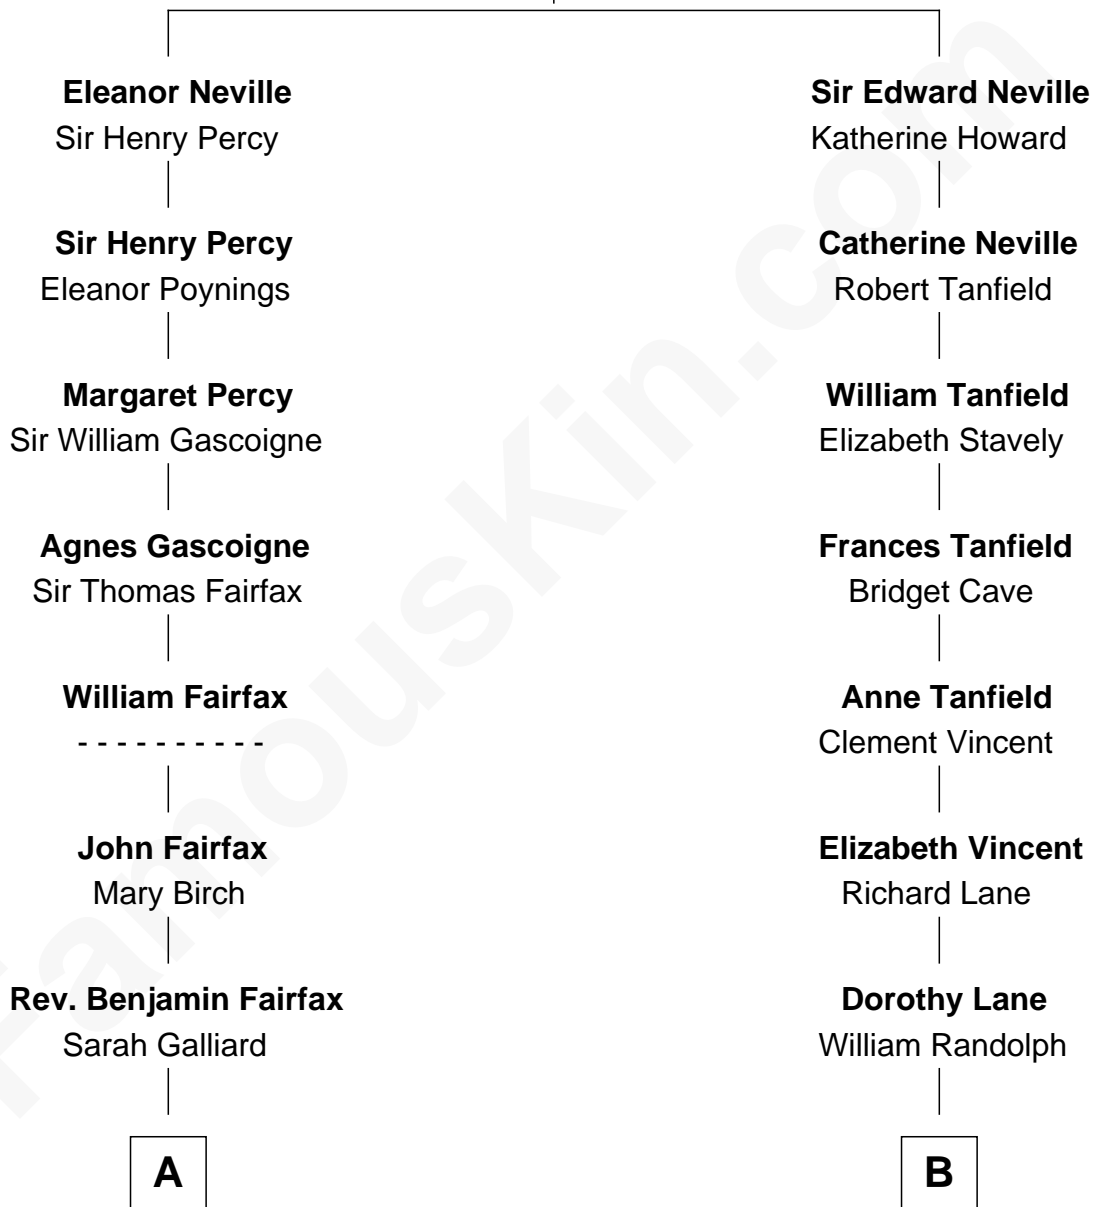

FamousKin.com Relationship Chart of

Catherine Middleton

Princess of Wales

18th cousin of

Mary Chapin Carpenter

Singer and Songwriter

Sir Ralph Neville

Joan Beaufort

C

Michael Francis Middleton
Carole Elizabeth Goldsmith

Catherine Middleton
Princess of Wales

D

Mary Bowie Robertson
Chapin Carpenter

Mary Chapin Carpenter
Singer and Songwriter

FamousKin.com