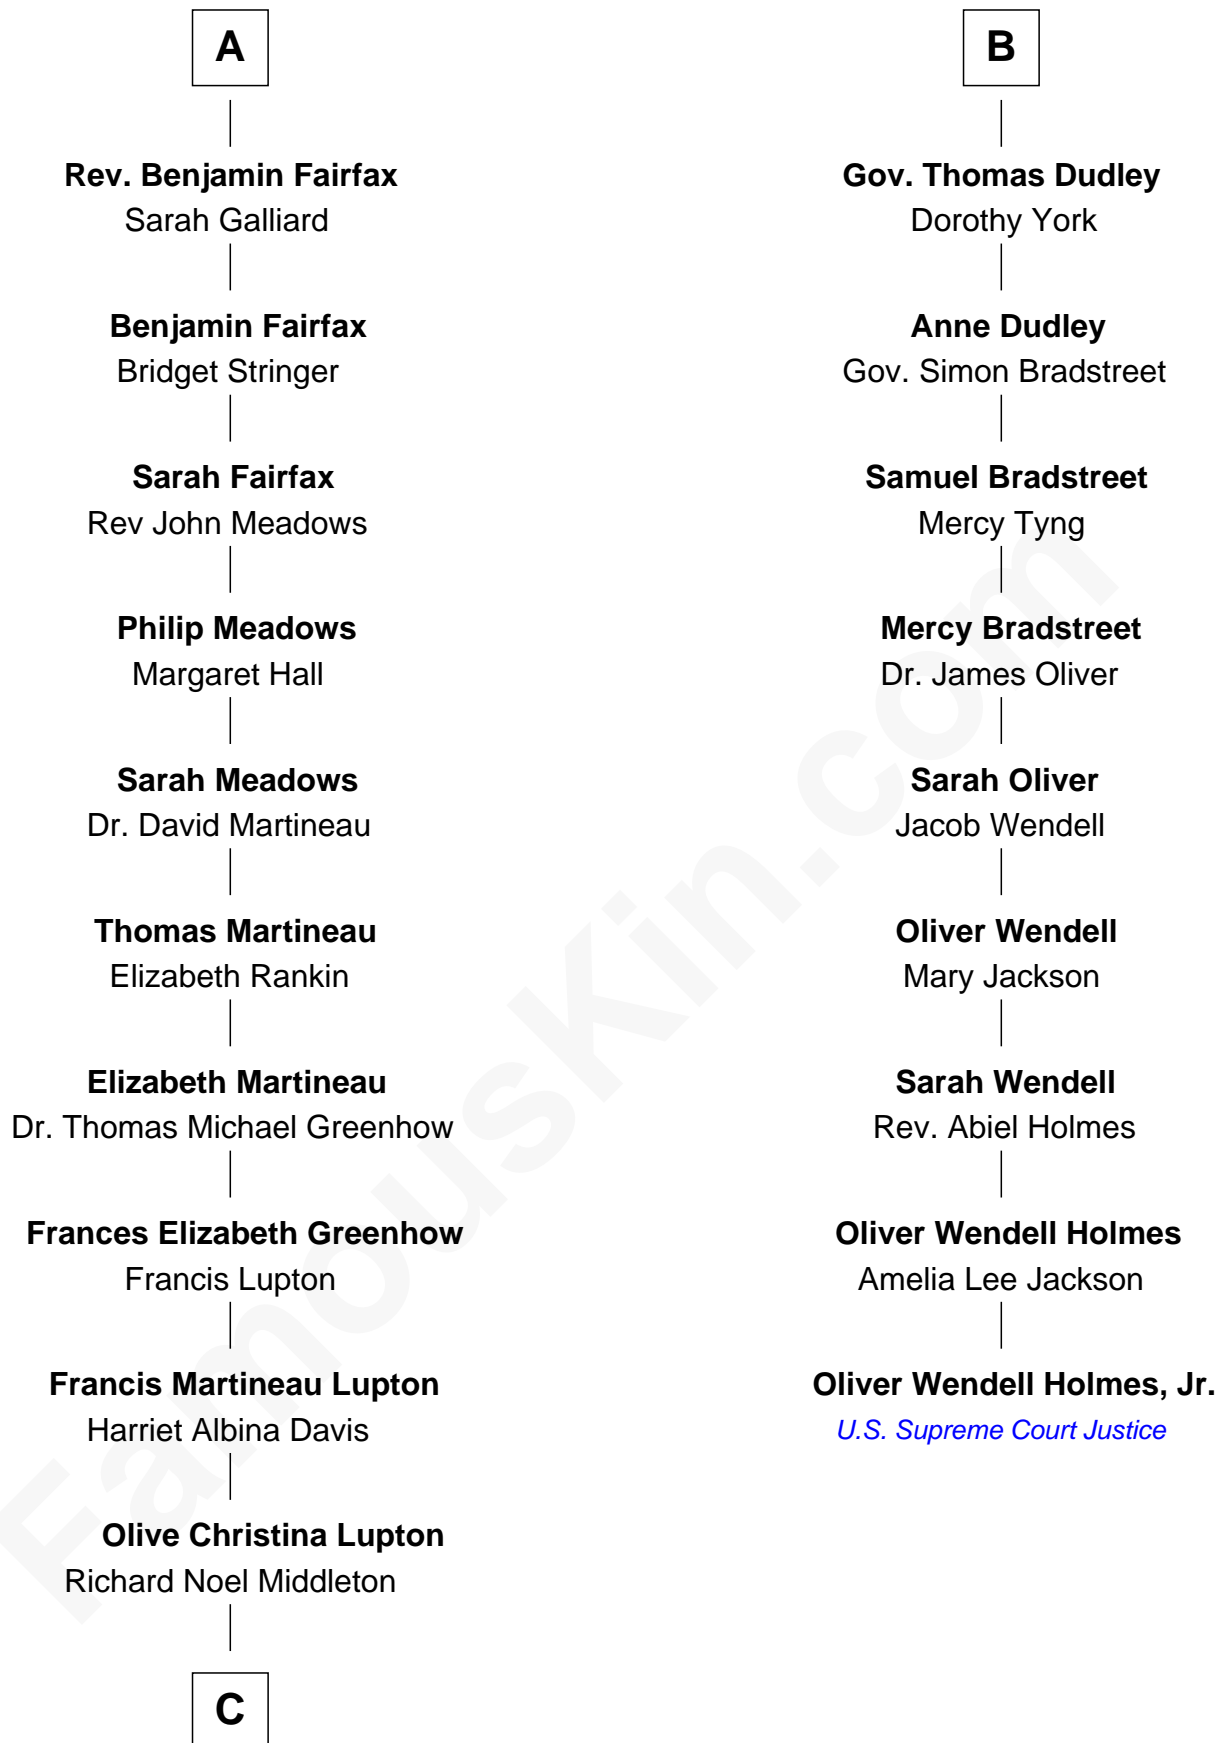

**FamousKin.com**  
**Relationship Chart of**  
**Catherine Middleton**  
*Princess of Wales*

15th cousin 4 times removed of  
**Oliver Wendell Holmes, Jr.**  
*U.S. Supreme Court Justice*

C

**Peter Francis Middleton**

Valerie Glassborow

**Michael Francis Middleton**

Carole Elizabeth Goldsmith

**Catherine Middleton**

*Princess of Wales*

FamousKin.com