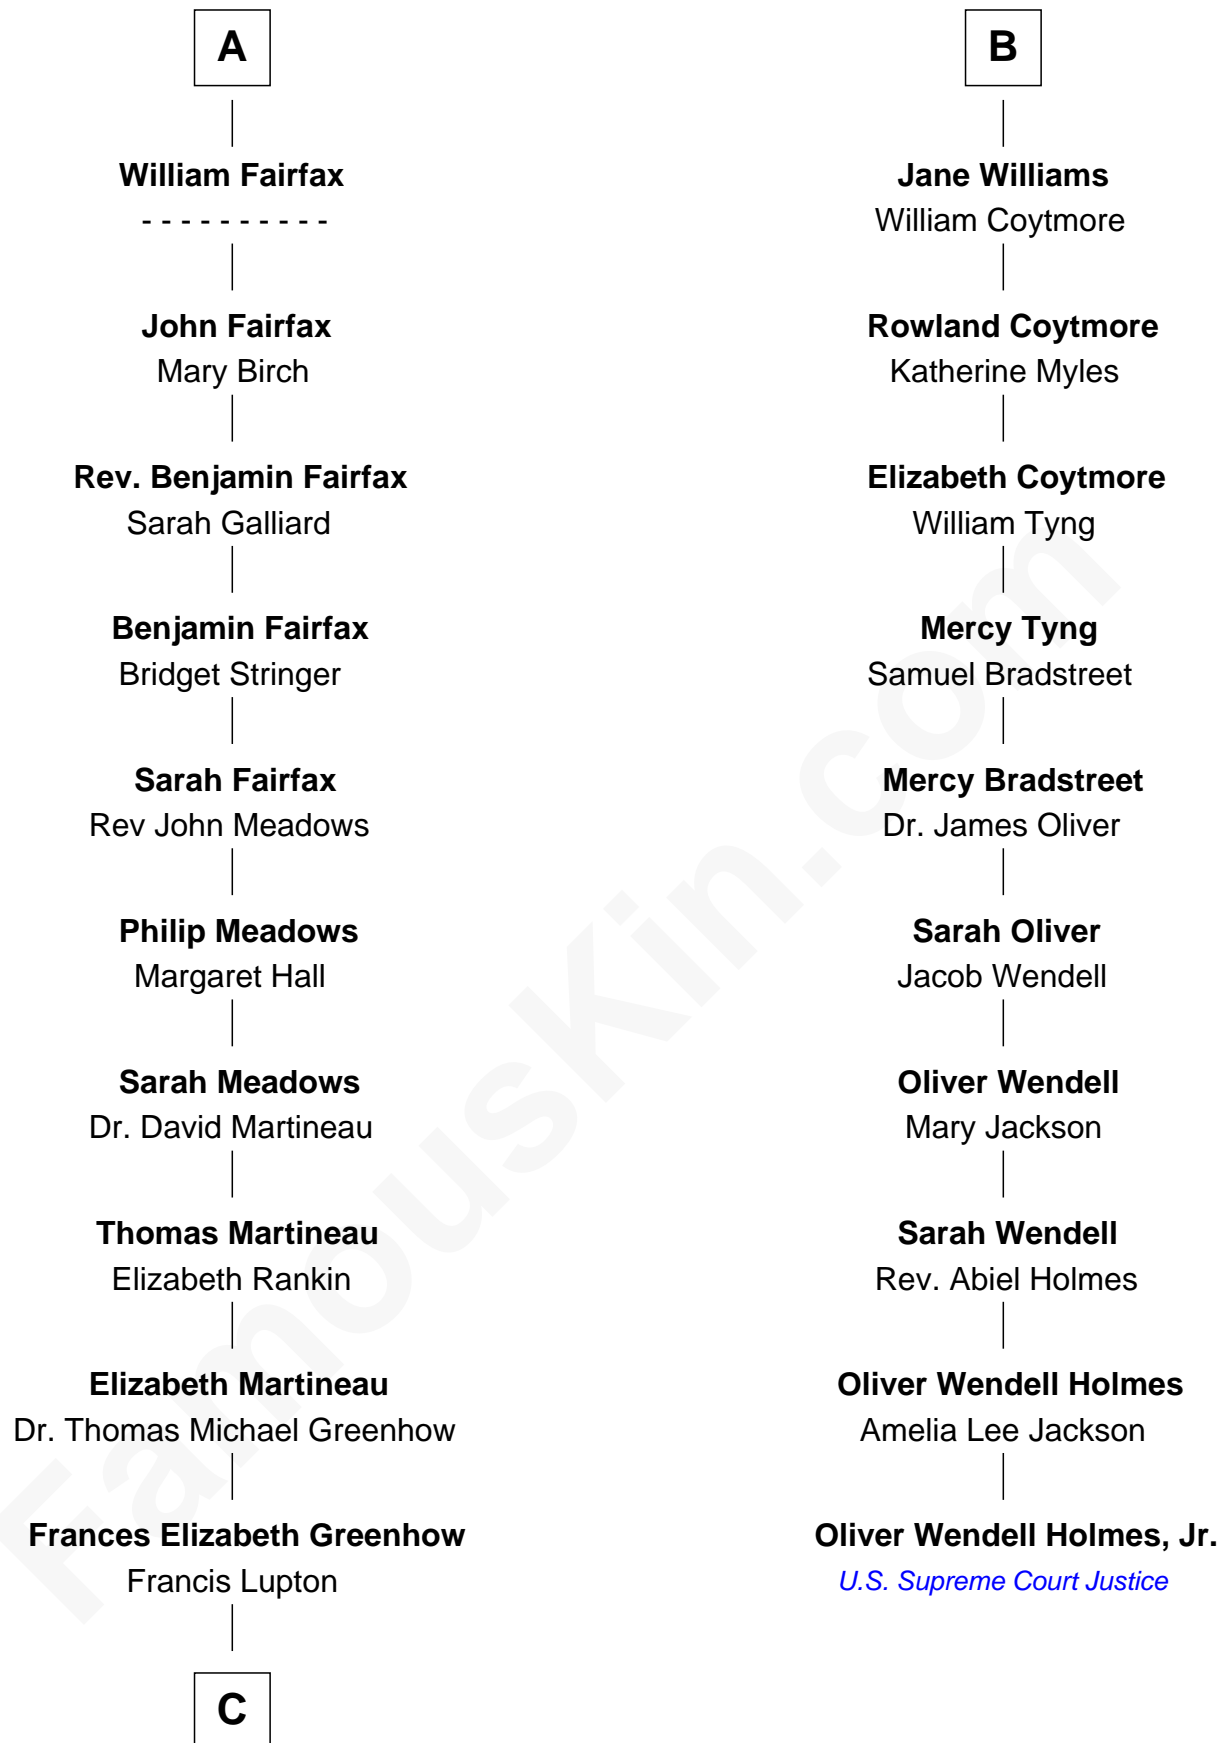

**FamousKin.com**  
**Relationship Chart of**  
**Catherine Middleton**  
*Princess of Wales*

**16th cousin 5 times removed of**  
**Oliver Wendell Holmes, Jr.**  
*U.S. Supreme Court Justice*

C

Francis Martineau Lupton

Harriet Albina Davis

Olive Christina Lupton

Richard Noel Middleton

Peter Francis Middleton

Valerie Glassborow

Michael Francis Middleton

Carole Elizabeth Goldsmith

Catherine Middleton

*Princess of Wales*