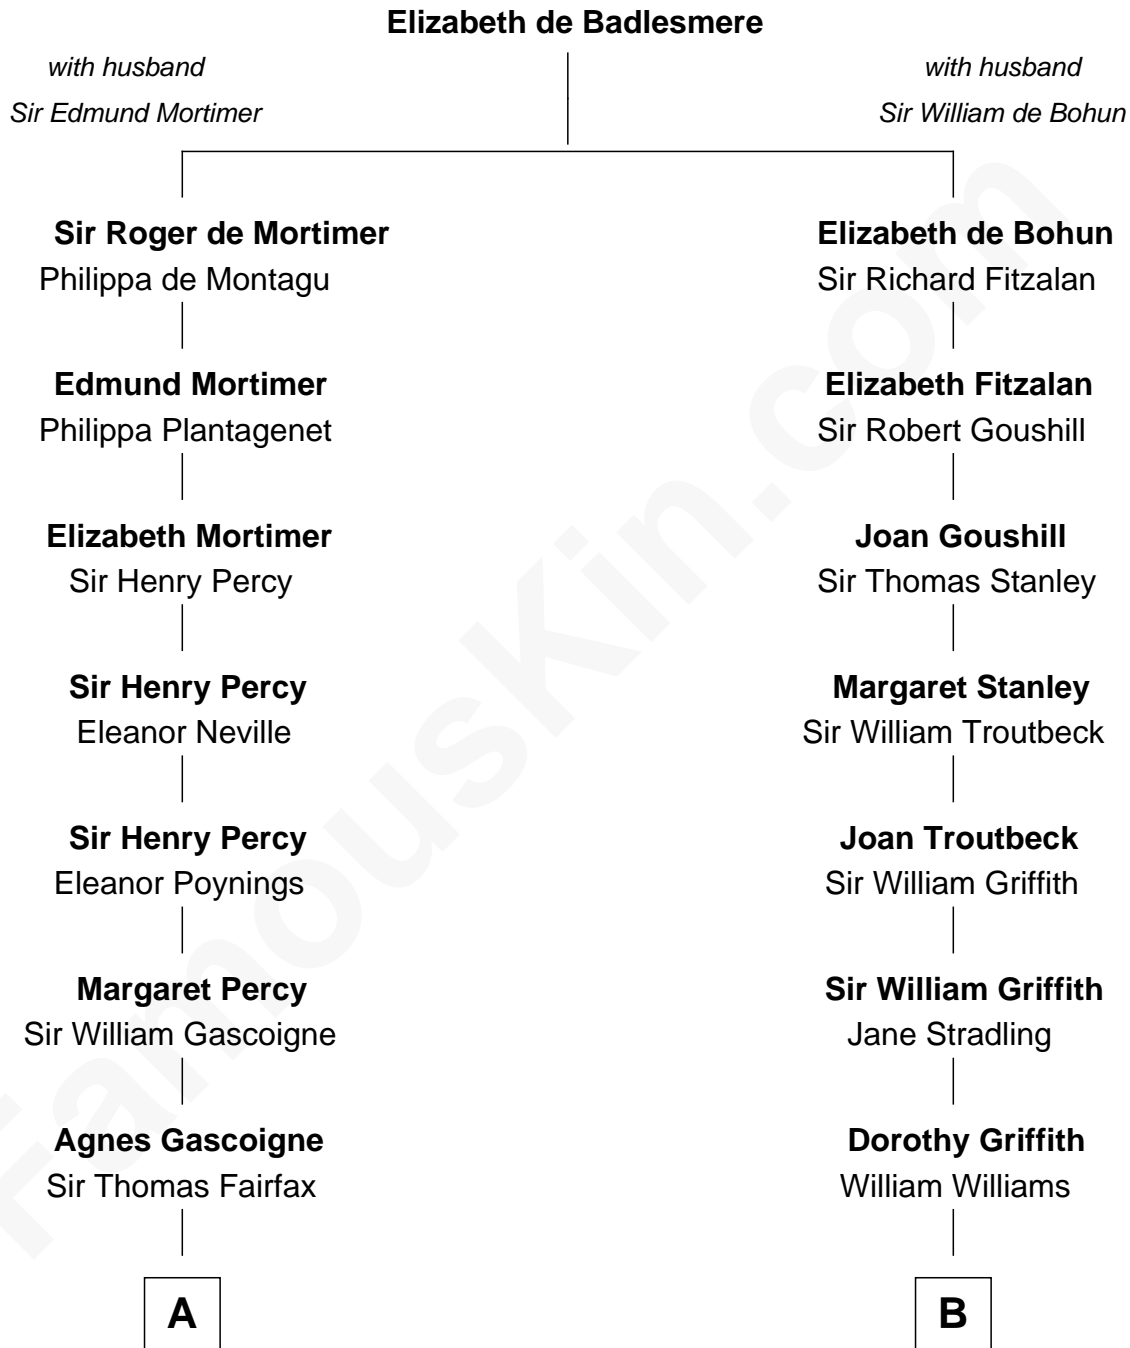

**FamousKin.com**  
**Relationship Chart of**  
**Catherine Middleton**  
*Princess of Wales*

**16th cousin 5 times removed of**  
**Oliver Wendell Holmes, Jr.**  
*U.S. Supreme Court Justice*

C

Francis Martineau Lupton

Harriet Albina Davis

Olive Christina Lupton

Richard Noel Middleton

Peter Francis Middleton

Valerie Glassborow

Michael Francis Middleton

Carole Elizabeth Goldsmith

Catherine Middleton

*Princess of Wales*