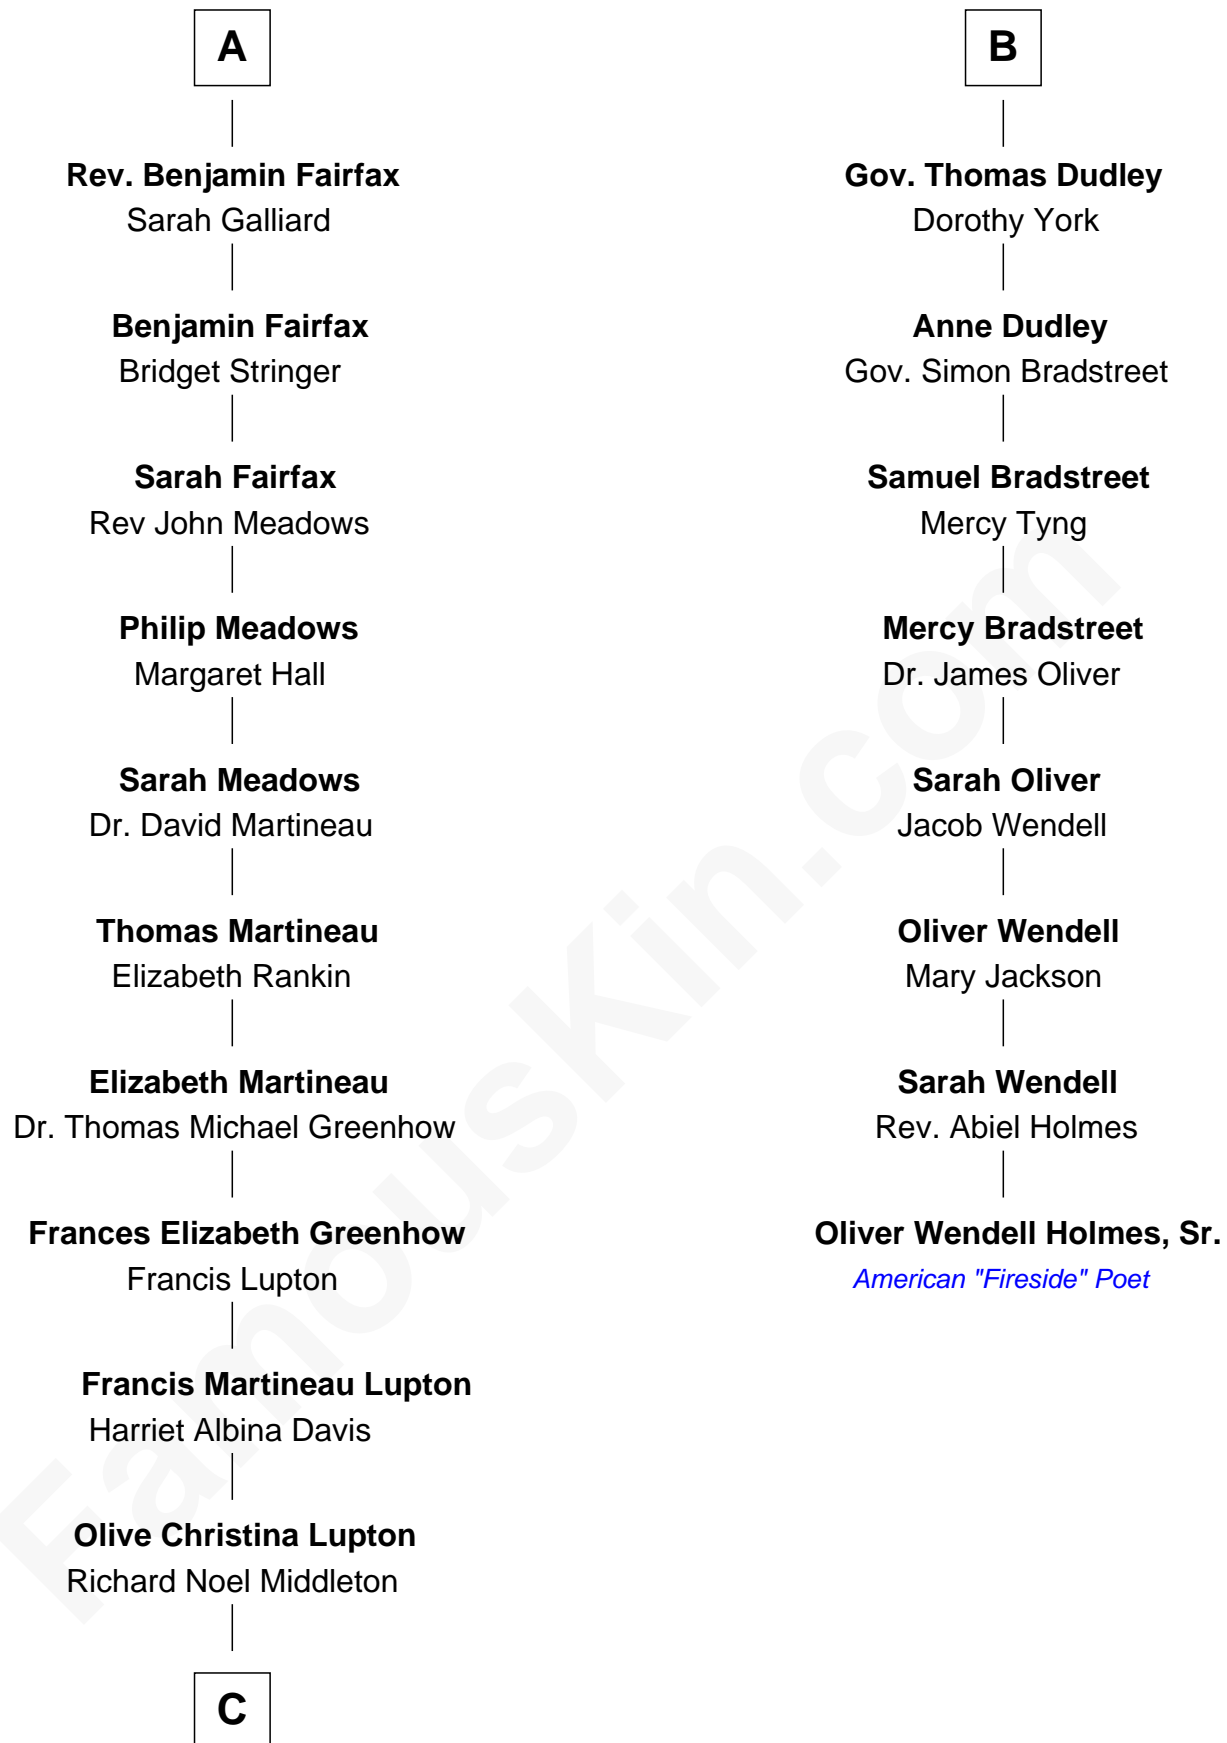

FamousKin.com

Relationship Chart of

Catherine Middleton

Princess of Wales

14th cousin 5 times removed of

Oliver Wendell Holmes, Sr.

American "Fireside" Poet

C

Peter Francis Middleton

Valerie Glassborow

Michael Francis Middleton

Carole Elizabeth Goldsmith

Catherine Middleton

Princess of Wales

FamousKin.com