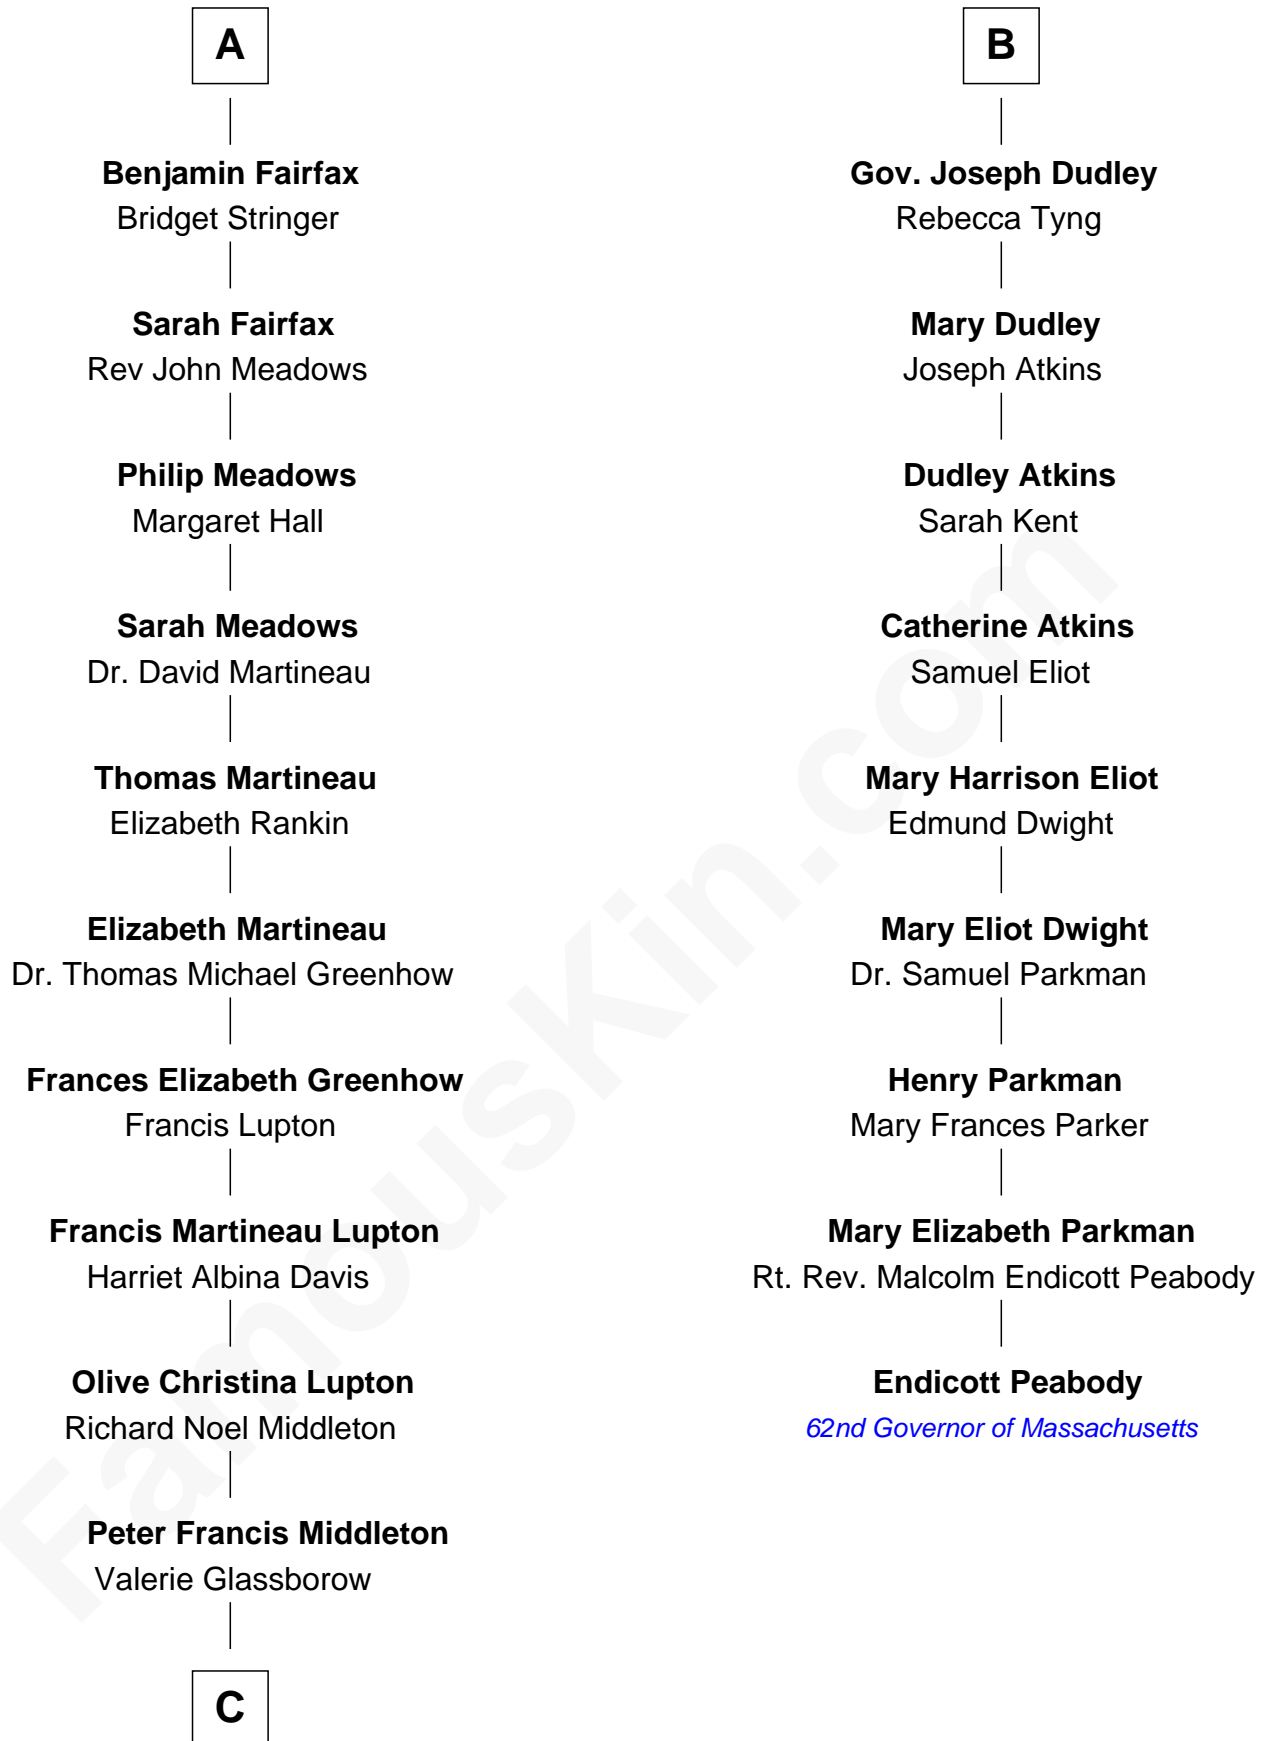

FamousKin.com
Relationship Chart of
Catherine Middleton
Princess of Wales

15th cousin 3 times removed of
Endicott Peabody
62nd Governor of Massachusetts

Michael Francis Middleton

Carole Elizabeth Goldsmith

Catherine Middleton

Princess of Wales

FamousKin.com