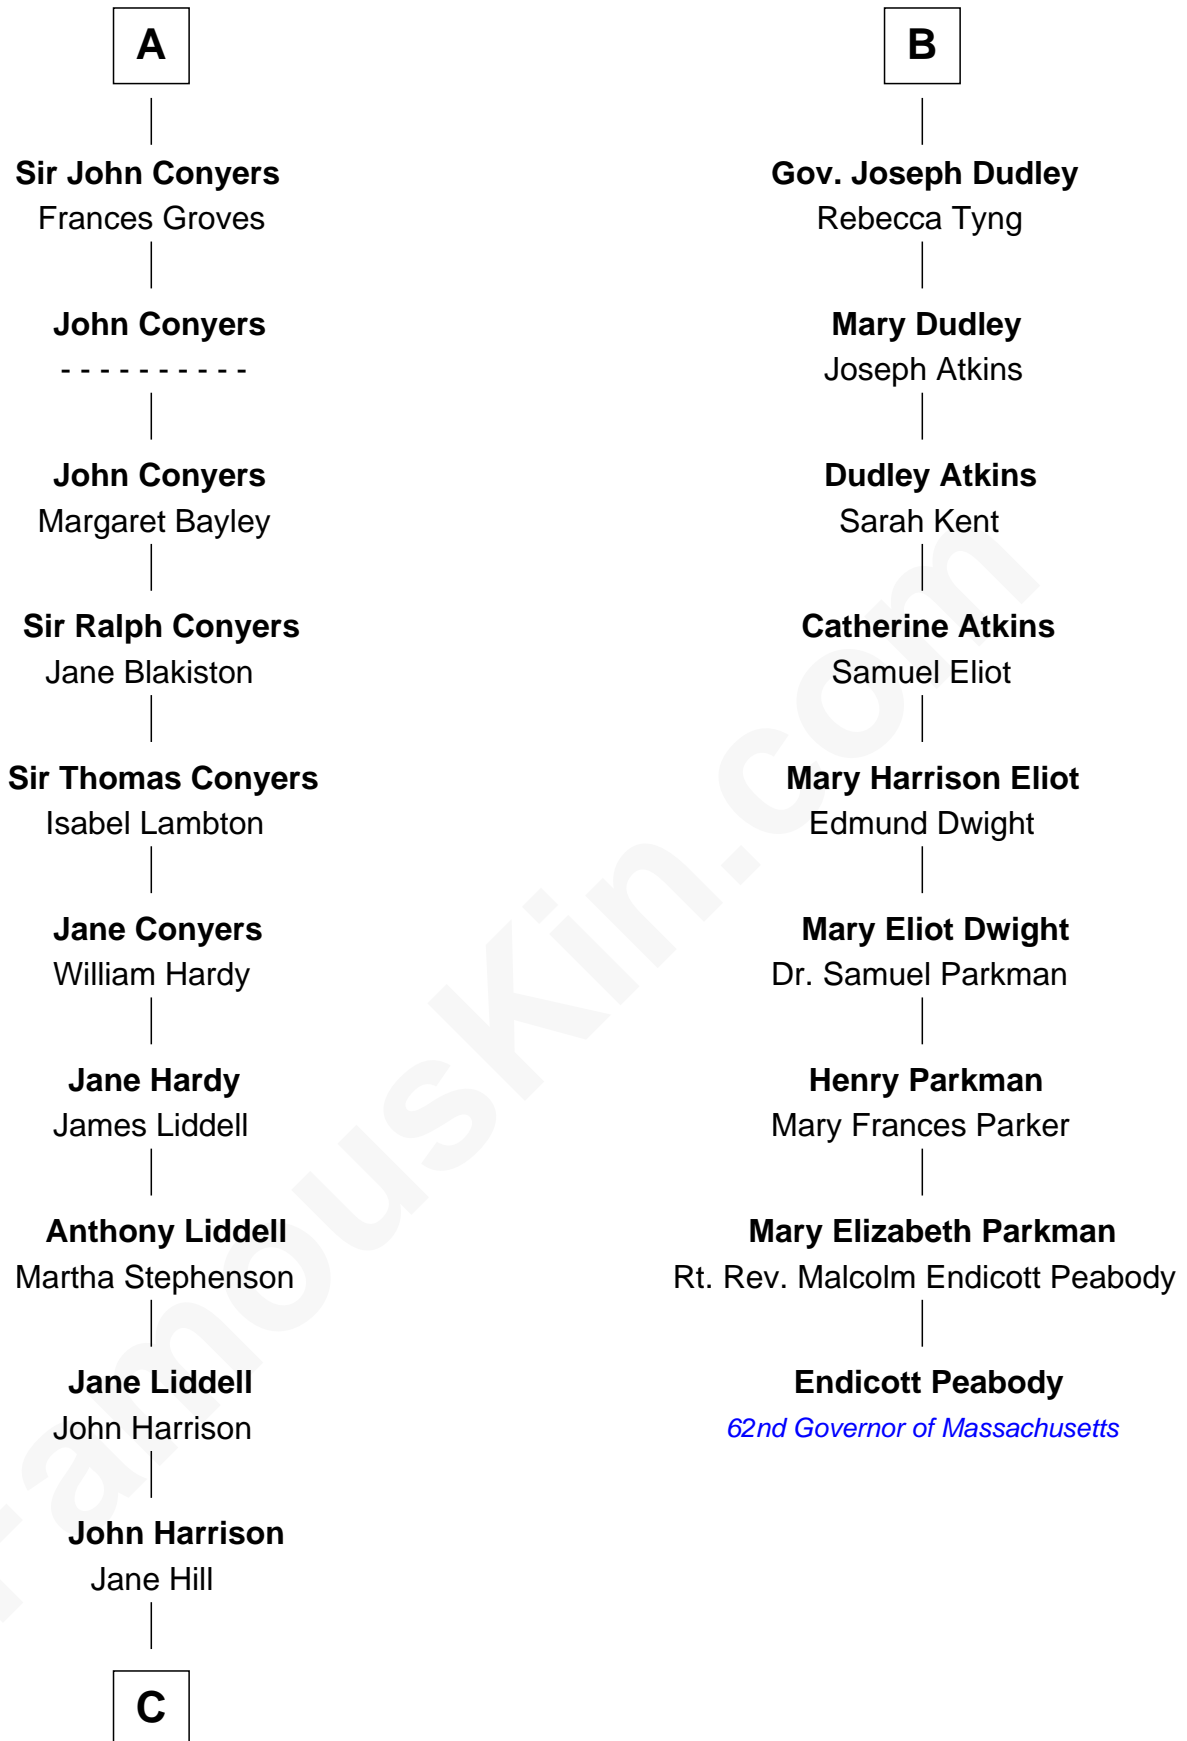

FamousKin.com
Relationship Chart of
Catherine Middleton
Princess of Wales

15th cousin 5 times removed of
Endicott Peabody
62nd Governor of Massachusetts

C

—
Thomas Harrison
Elizabeth Mary Temple

—
Dorothy Harrison
Ronald John James Goldsmith

—
Carole Elizabeth Goldsmith
Michael Francis Middleton

—
Catherine Middleton
Princess of Wales

FamousKin.com