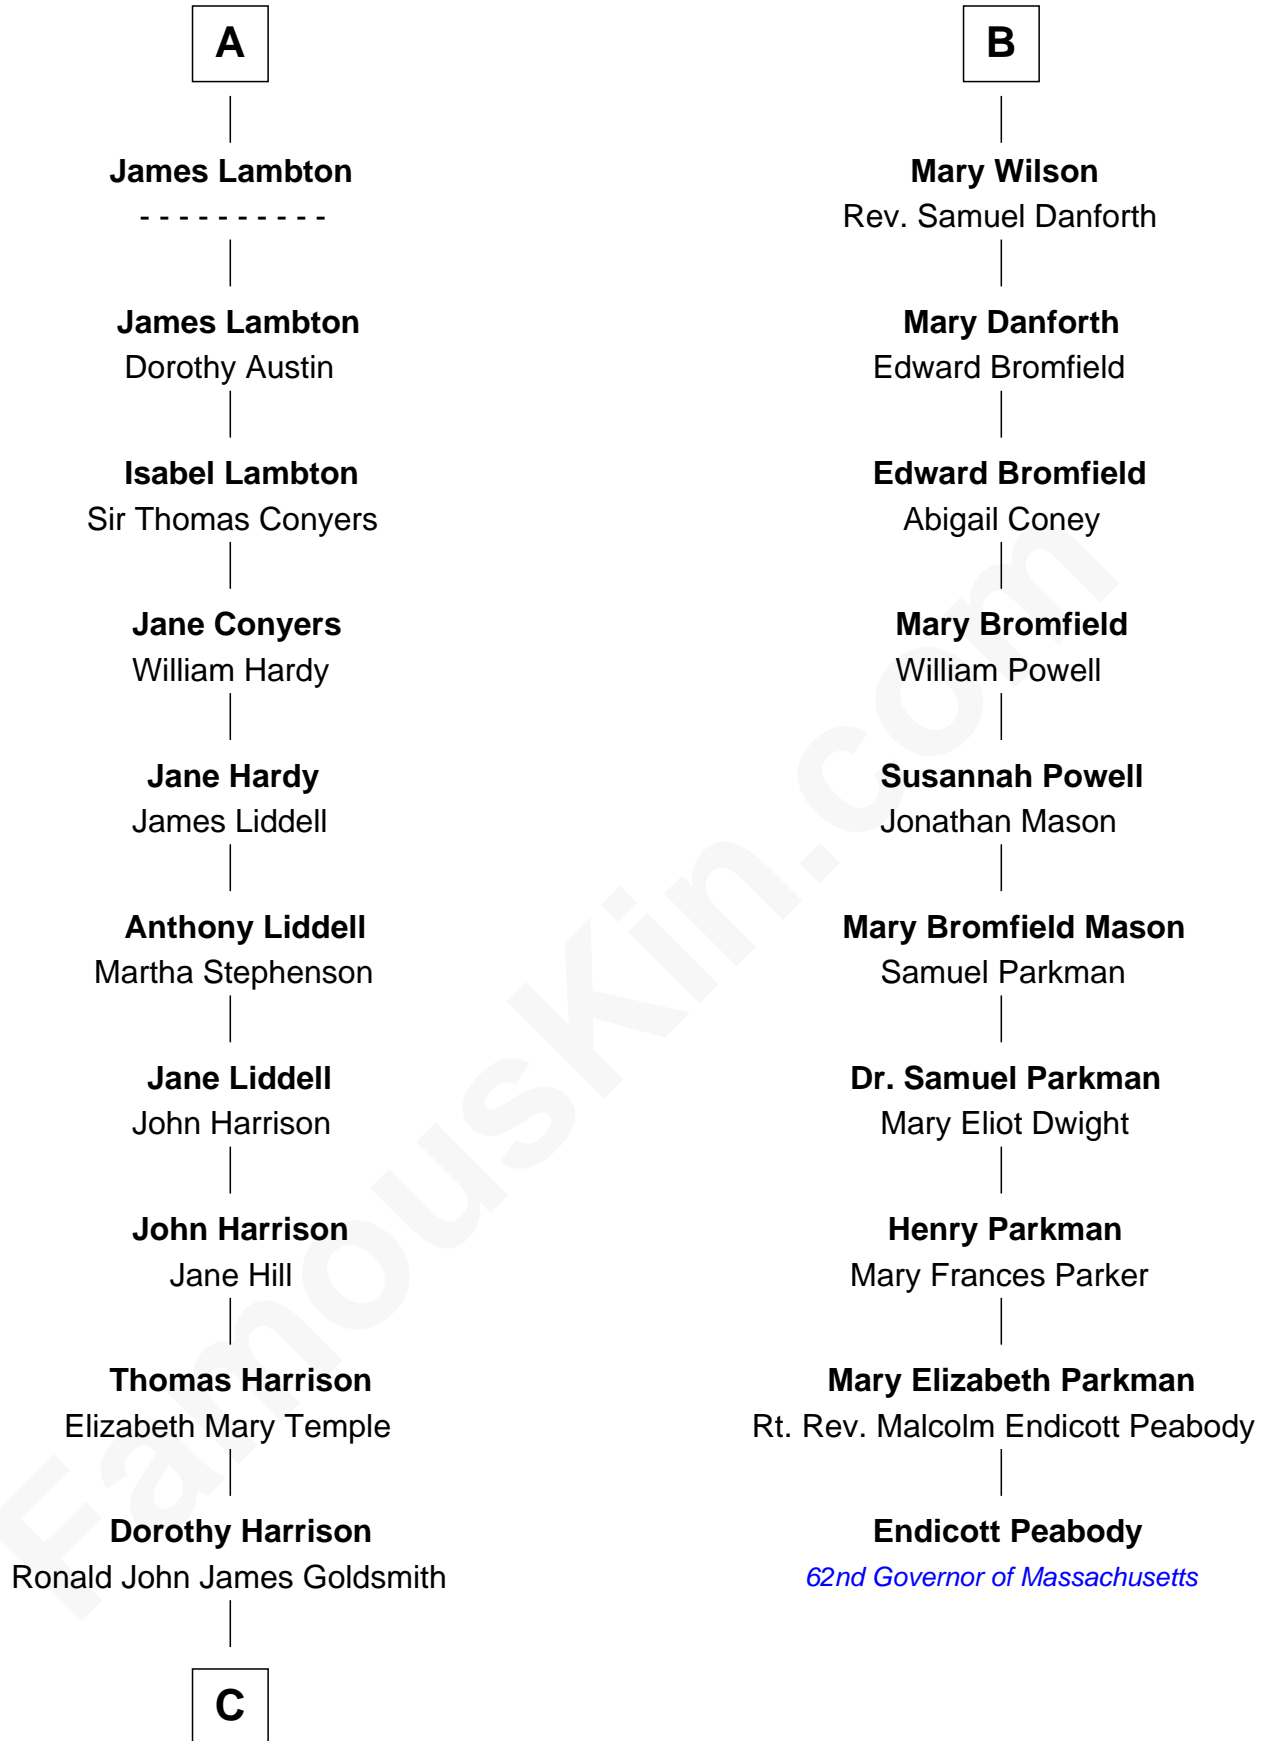

FamousKin.com
Relationship Chart of
Catherine Middleton
Princess of Wales

16th cousin 2 times removed of
Endicott Peabody
62nd Governor of Massachusetts

C

Carole Elizabeth Goldsmith

Michael Francis Middleton

Catherine Middleton

Princess of Wales

FamousKin.com