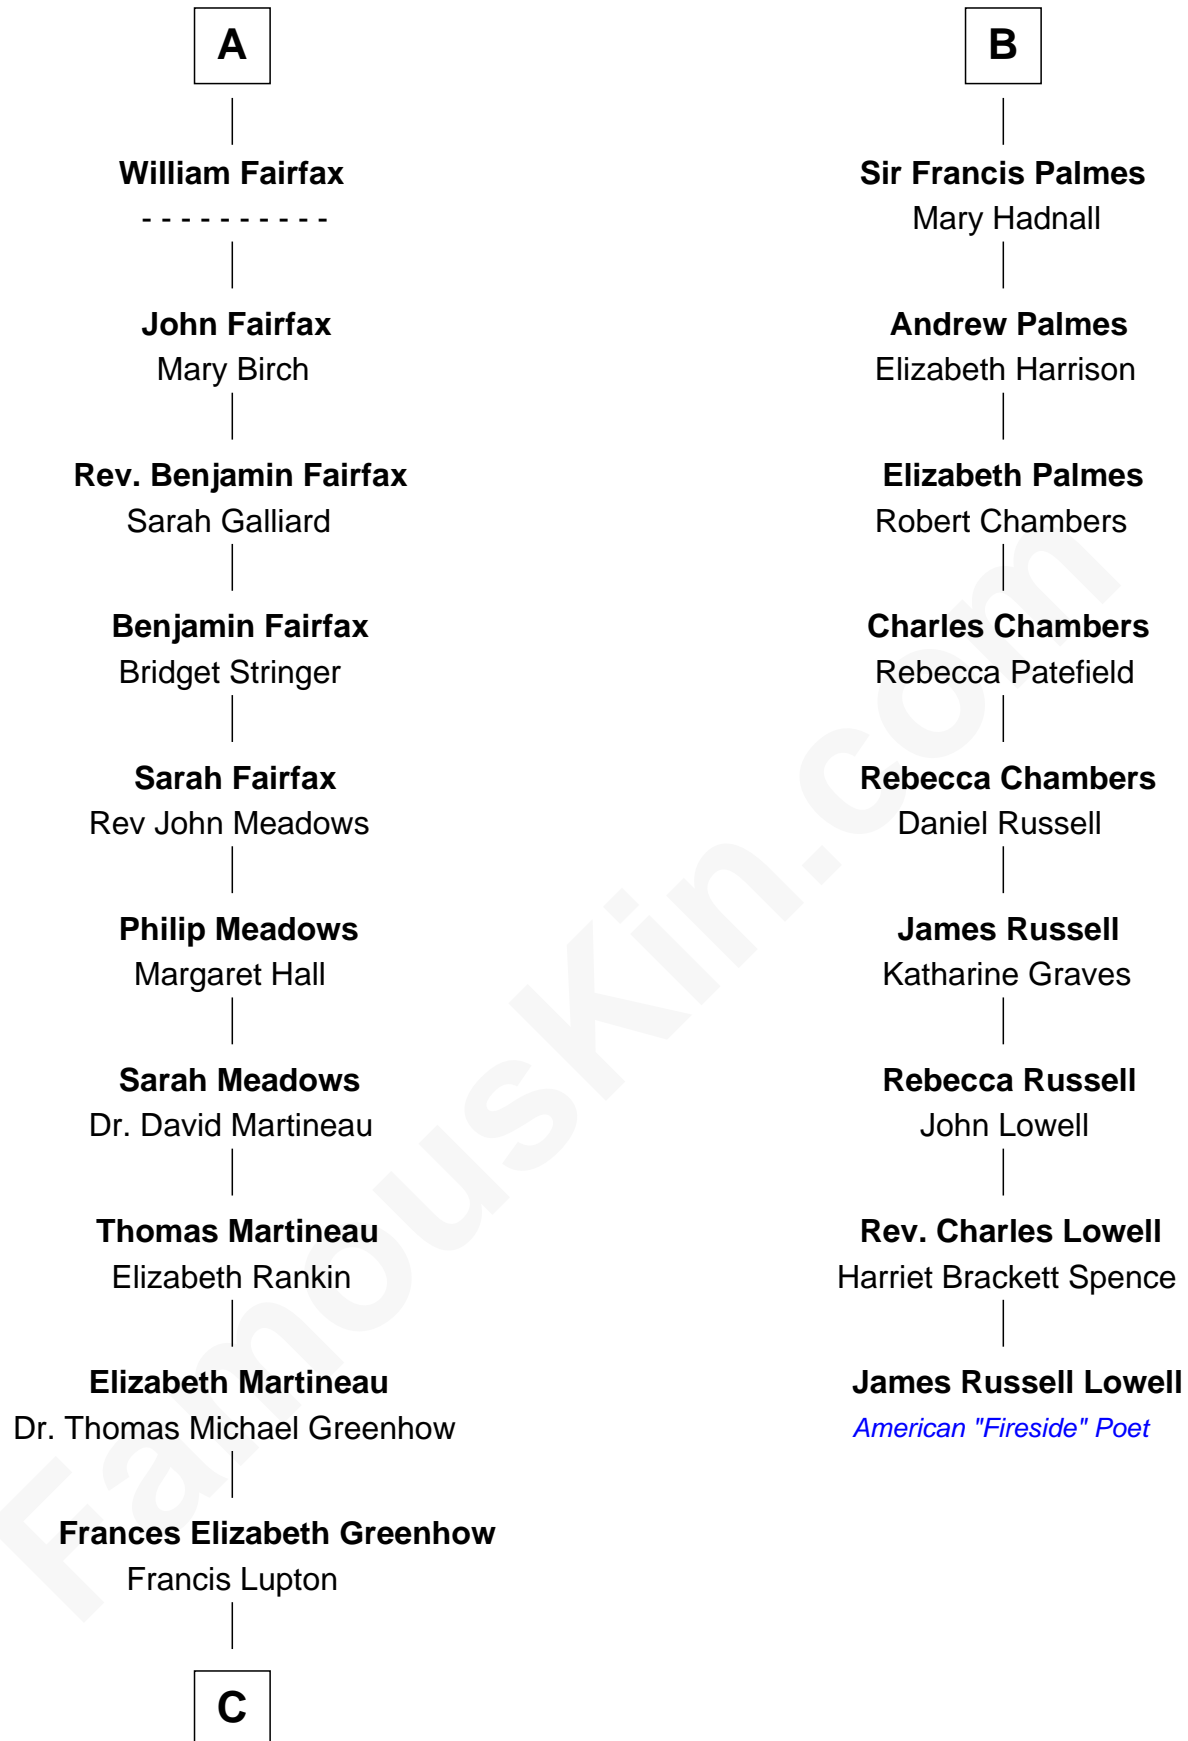

**FamousKin.com**  
**Relationship Chart of**  
**Catherine Middleton**  
*Princess of Wales*

15th cousin 6 times removed of

**James Russell Lowell**  
*American "Fireside" Poet*

**Sir Thomas de Beauchamp**  
 Katherine de Mortimer

C

Francis Martineau Lupton

Harriet Albina Davis

Olive Christina Lupton

Richard Noel Middleton

Peter Francis Middleton

Valerie Glassborow

Michael Francis Middleton

Carole Elizabeth Goldsmith

Catherine Middleton

*Princess of Wales*