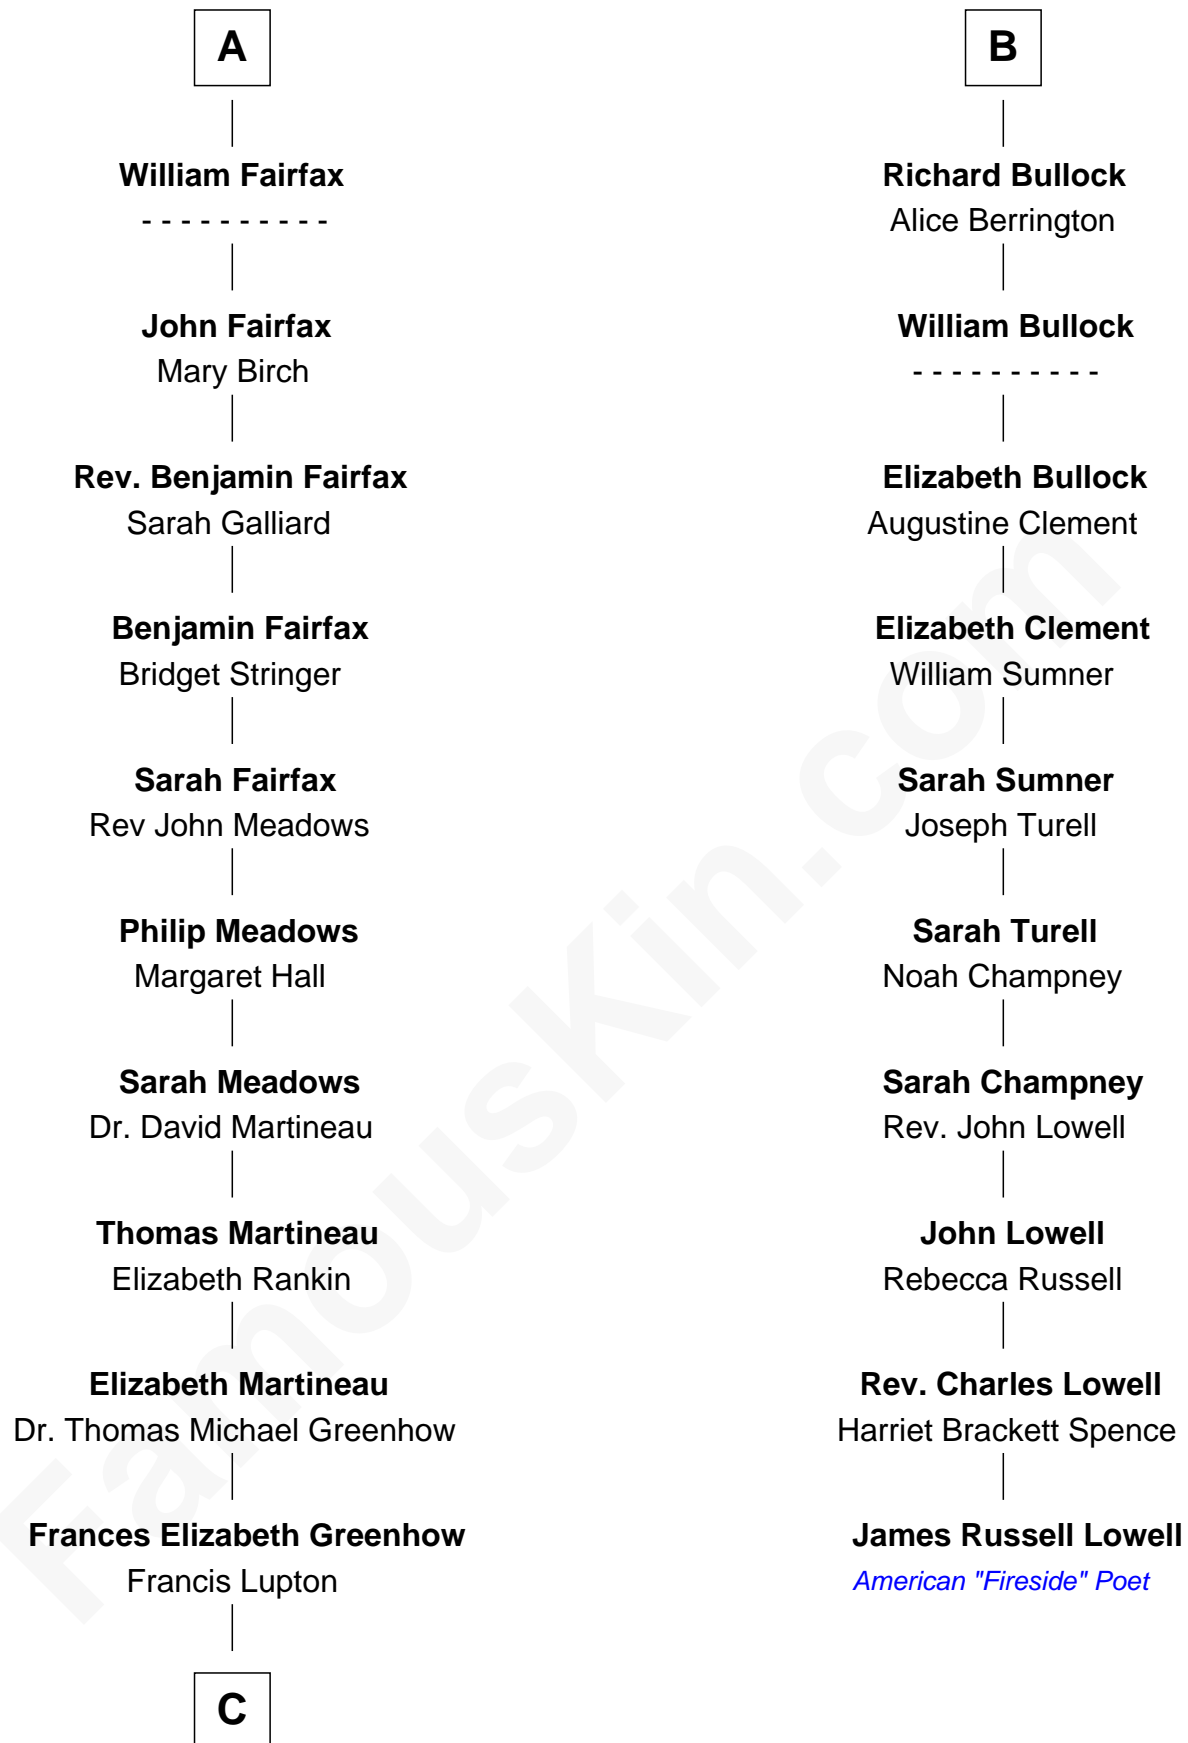

FamousKin.com

Relationship Chart of

Catherine Middleton

Princess of Wales

16th cousin 5 times removed of

James Russell Lowell
American "Fireside" Poet

C

Francis Martineau Lupton

Harriet Albina Davis

Olive Christina Lupton

Richard Noel Middleton

Peter Francis Middleton

Valerie Glassborow

Michael Francis Middleton

Carole Elizabeth Goldsmith

Catherine Middleton