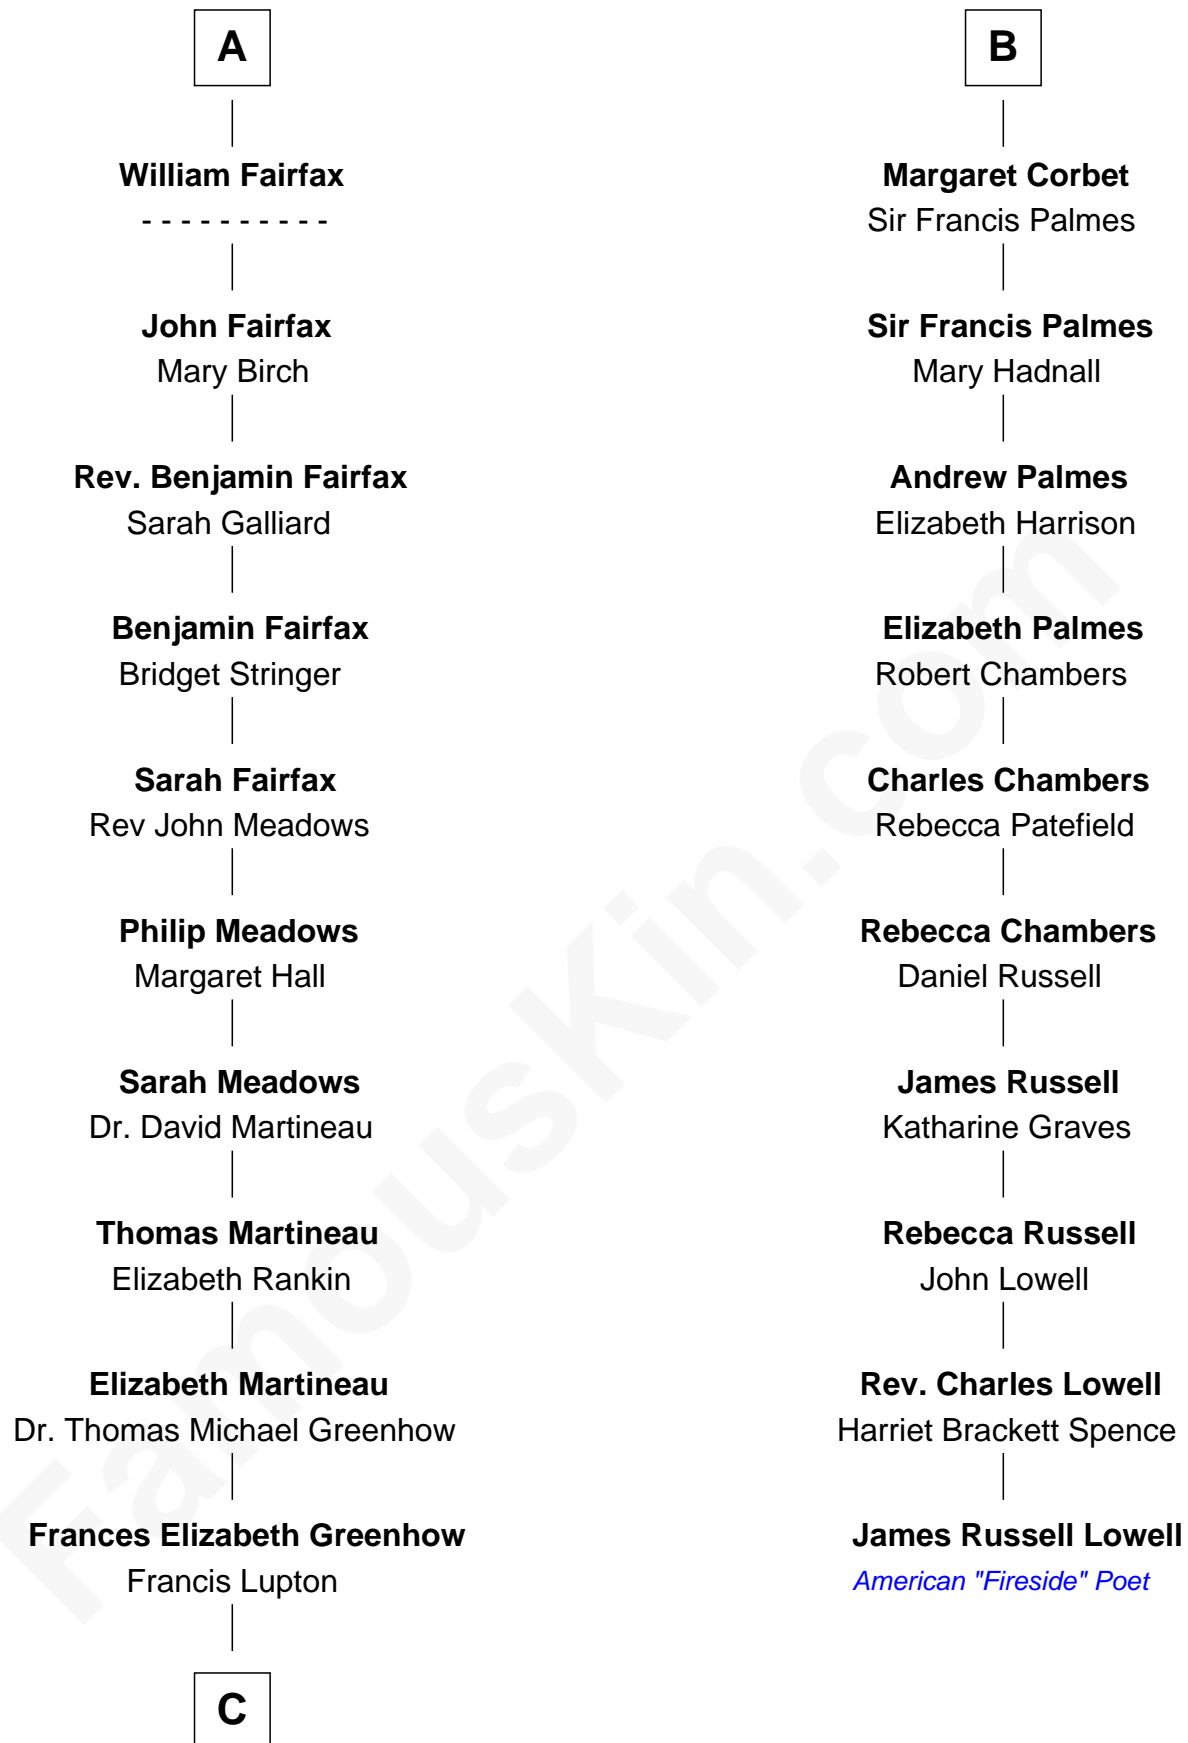

FamousKin.com
Relationship Chart of
Catherine Middleton
Princess of Wales

16th cousin 5 times removed of

James Russell Lowell
American "Fireside" Poet

C

Francis Martineau Lupton

Harriet Albina Davis

Olive Christina Lupton

Richard Noel Middleton

Peter Francis Middleton

Valerie Glassborow

Michael Francis Middleton

Carole Elizabeth Goldsmith

Catherine Middleton

Princess of Wales