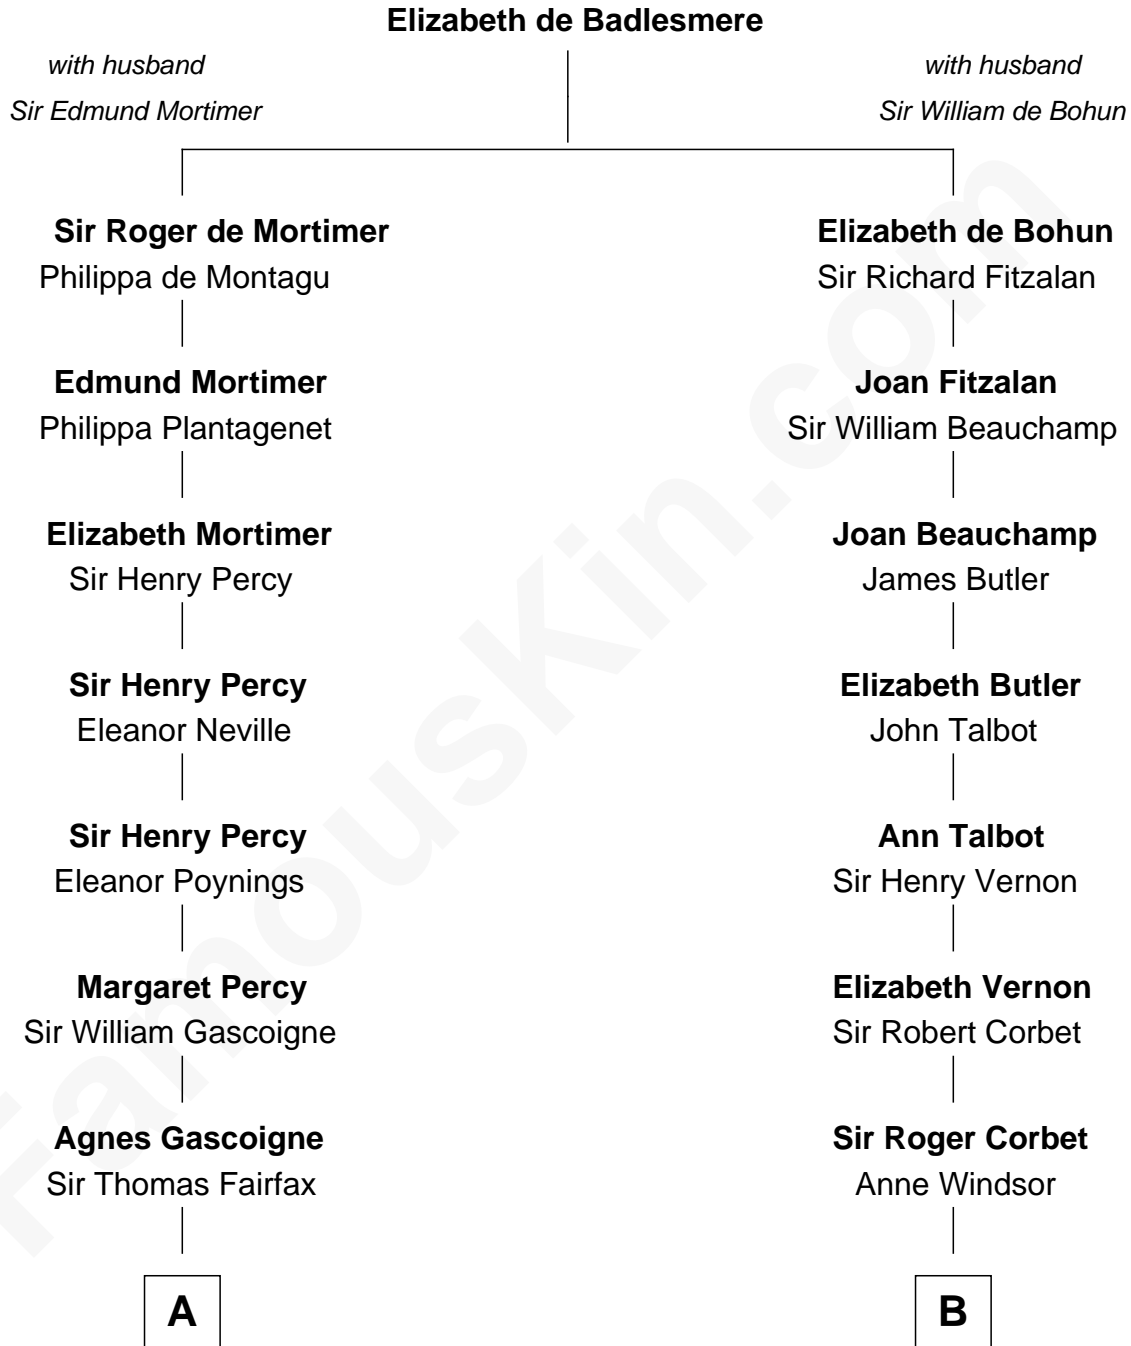

FamousKin.com
Relationship Chart of
Catherine Middleton
Princess of Wales

16th cousin 5 times removed of

James Russell Lowell
American "Fireside" Poet

C

Francis Martineau Lupton

Harriet Albina Davis

Olive Christina Lupton

Richard Noel Middleton

Peter Francis Middleton

Valerie Glassborow

Michael Francis Middleton

Carole Elizabeth Goldsmith

Catherine Middleton

Princess of Wales