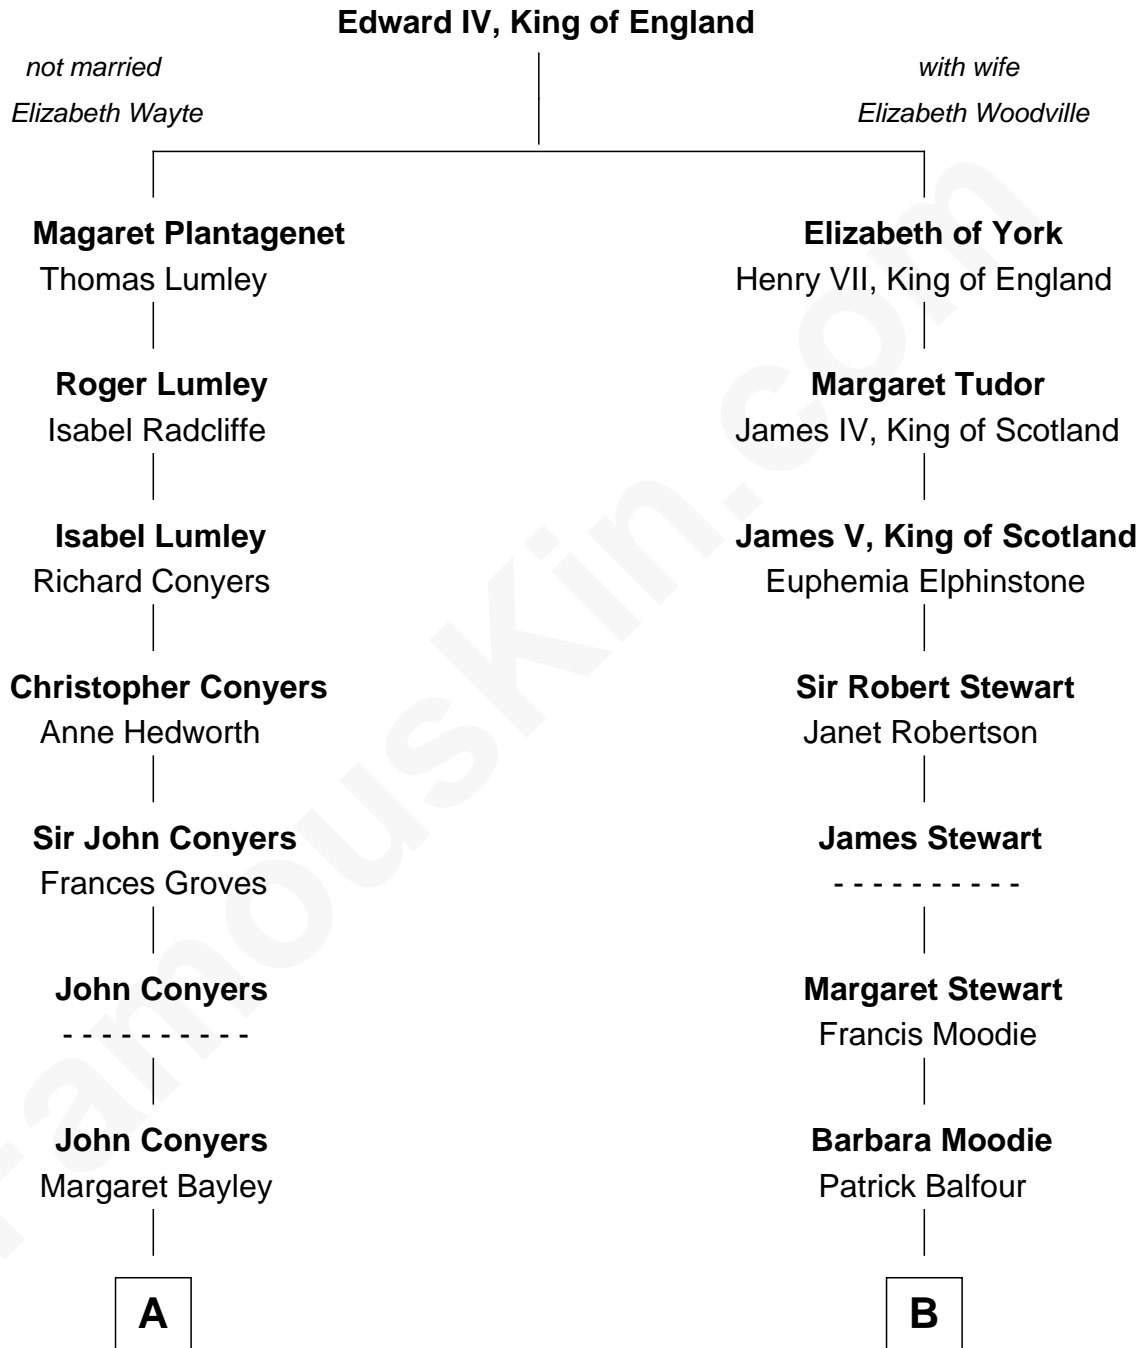

FamousKin.com
Relationship Chart of
Catherine Middleton
Princess of Wales

13th cousin 4 times removed of
James Russell Lowell
American "Fireside" Poet

Catherine Middleton photo by [Pat Pilon](#) (CC BY 2.0)