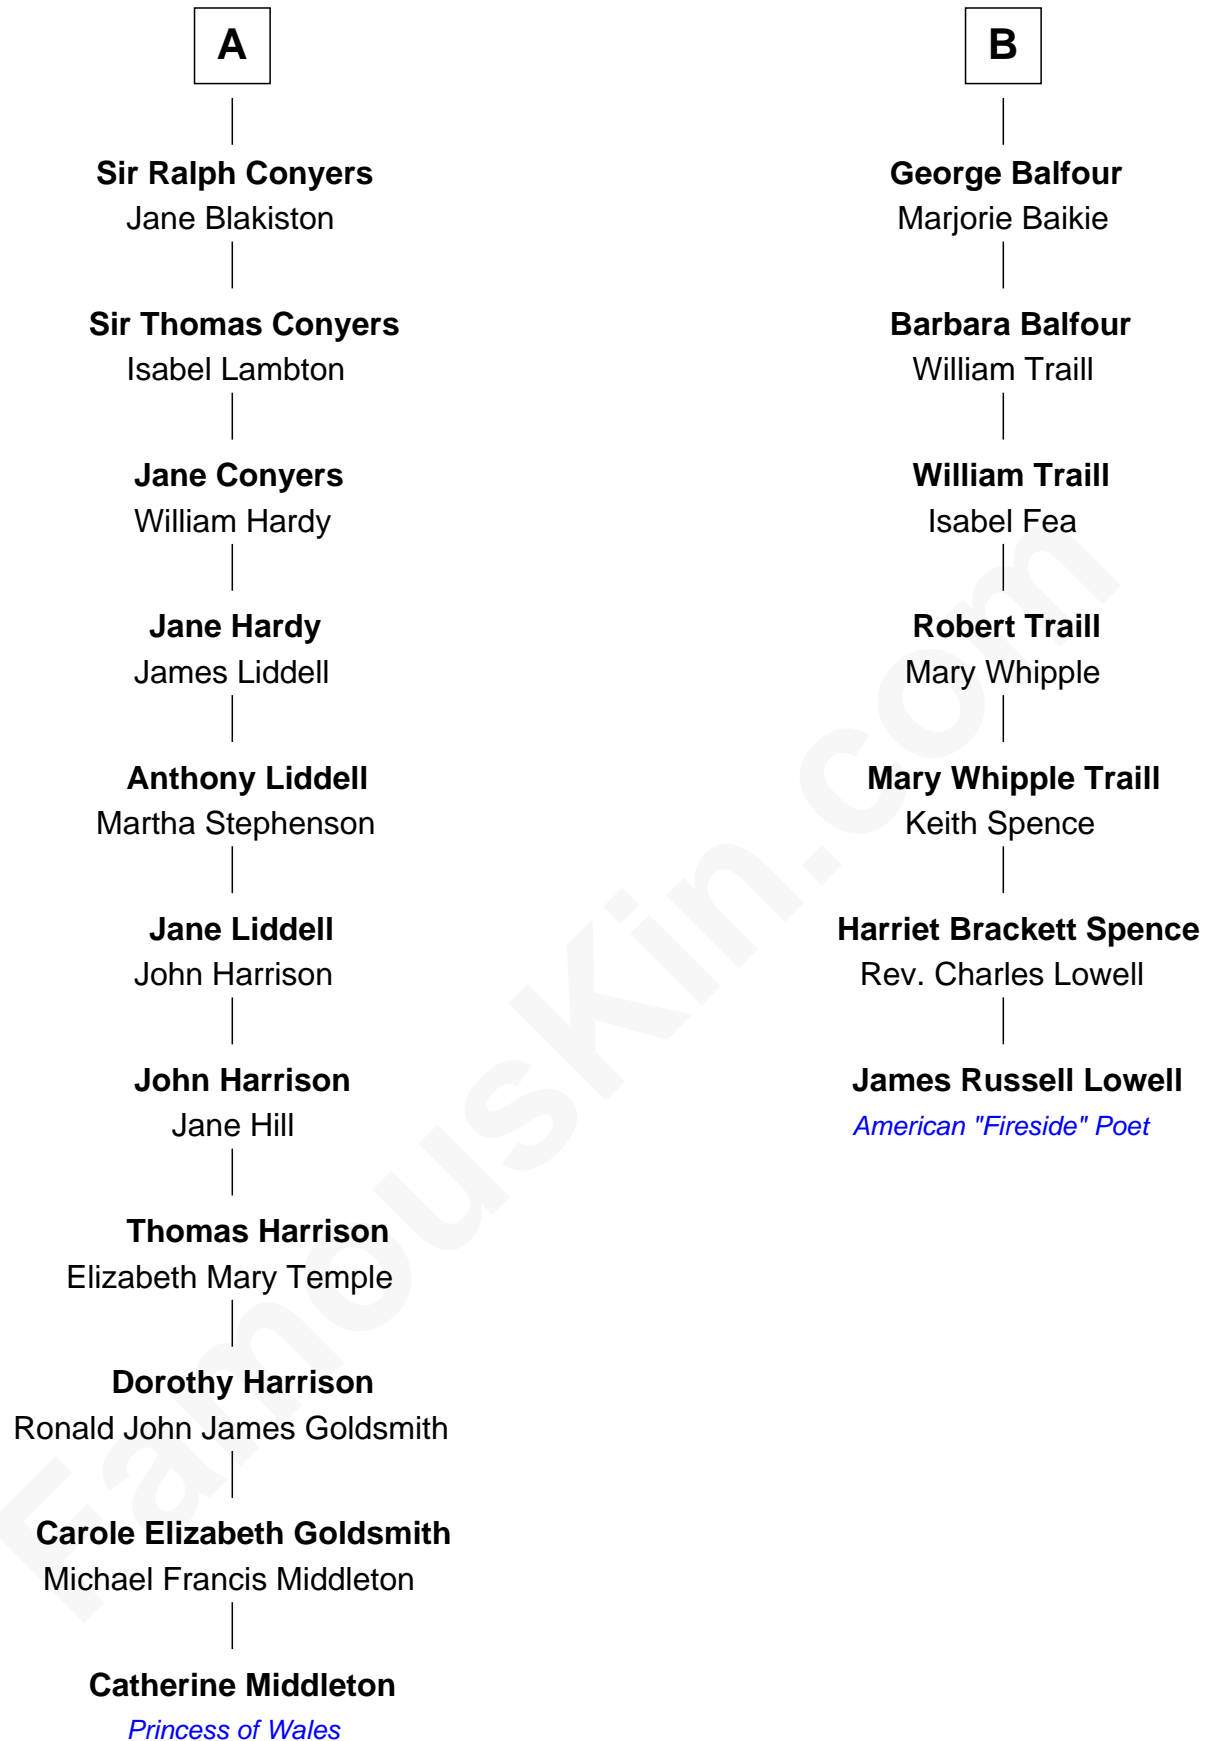

FamousKin.com
Relationship Chart of
Catherine Middleton
Princess of Wales

13th cousin 4 times removed of
James Russell Lowell
American "Fireside" Poet

Catherine Middleton photo by [Pat Pilon](#) (CC BY 2.0)