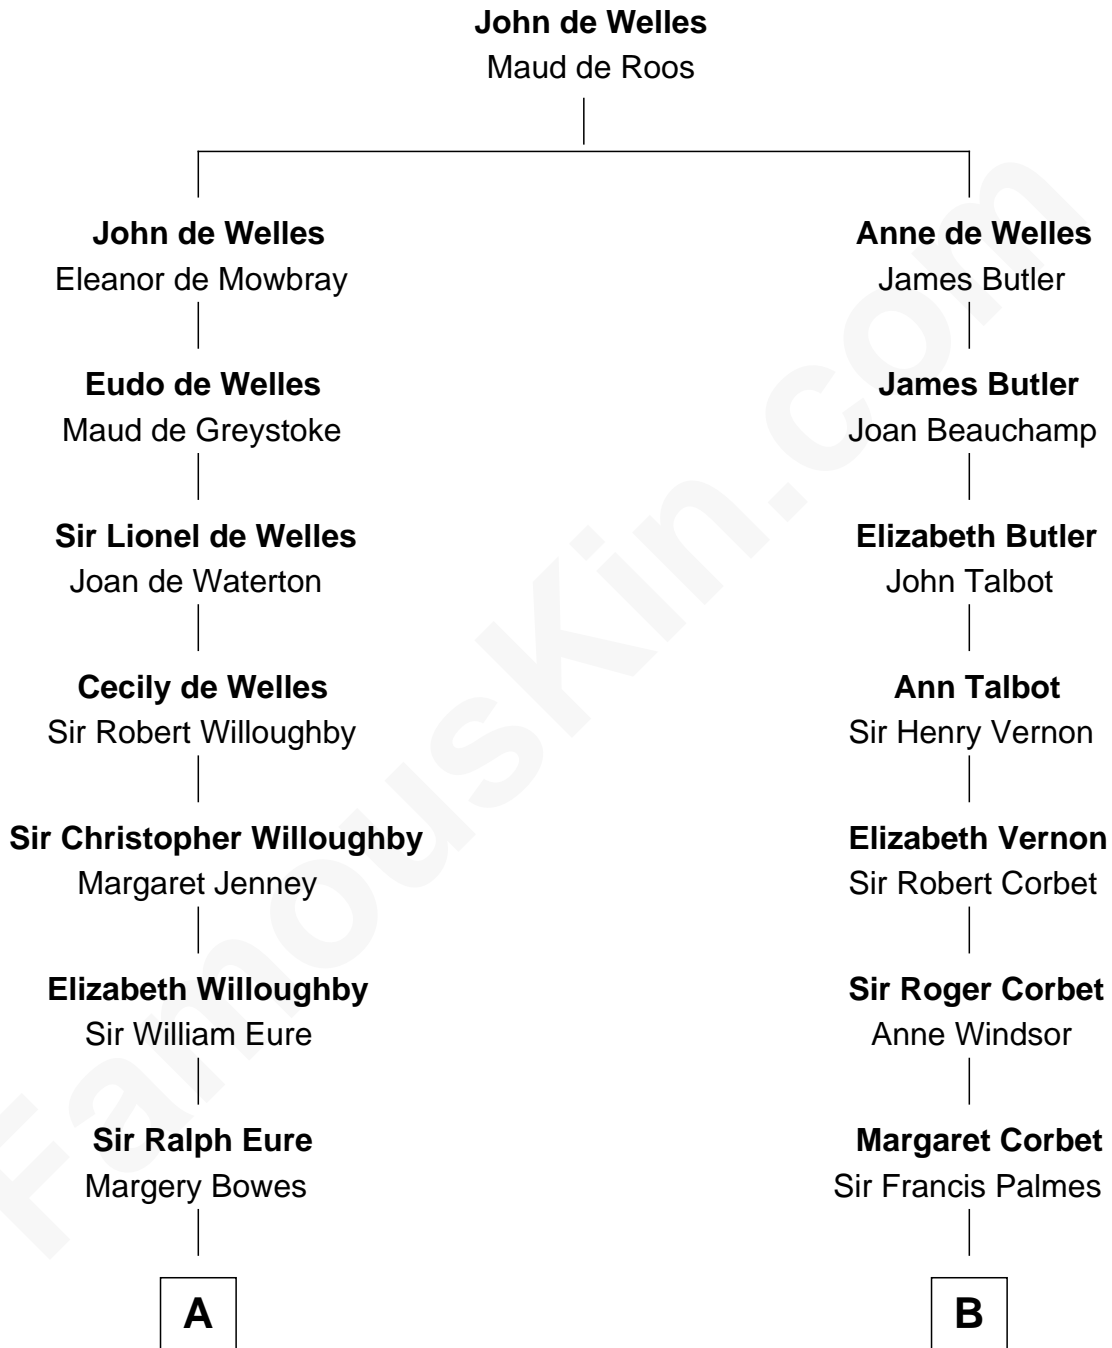

FamousKin.com
Relationship Chart of
Catherine Middleton
Princess of Wales

15th cousin 6 times removed of

James Russell Lowell
American "Fireside" Poet

C

John Harrison

Jane Hill

Thomas Harrison

Elizabeth Mary Temple

Dorothy Harrison

Ronald John James Goldsmith

Carole Elizabeth Goldsmith

Michael Francis Middleton

Catherine Middleton

Princess of Wales