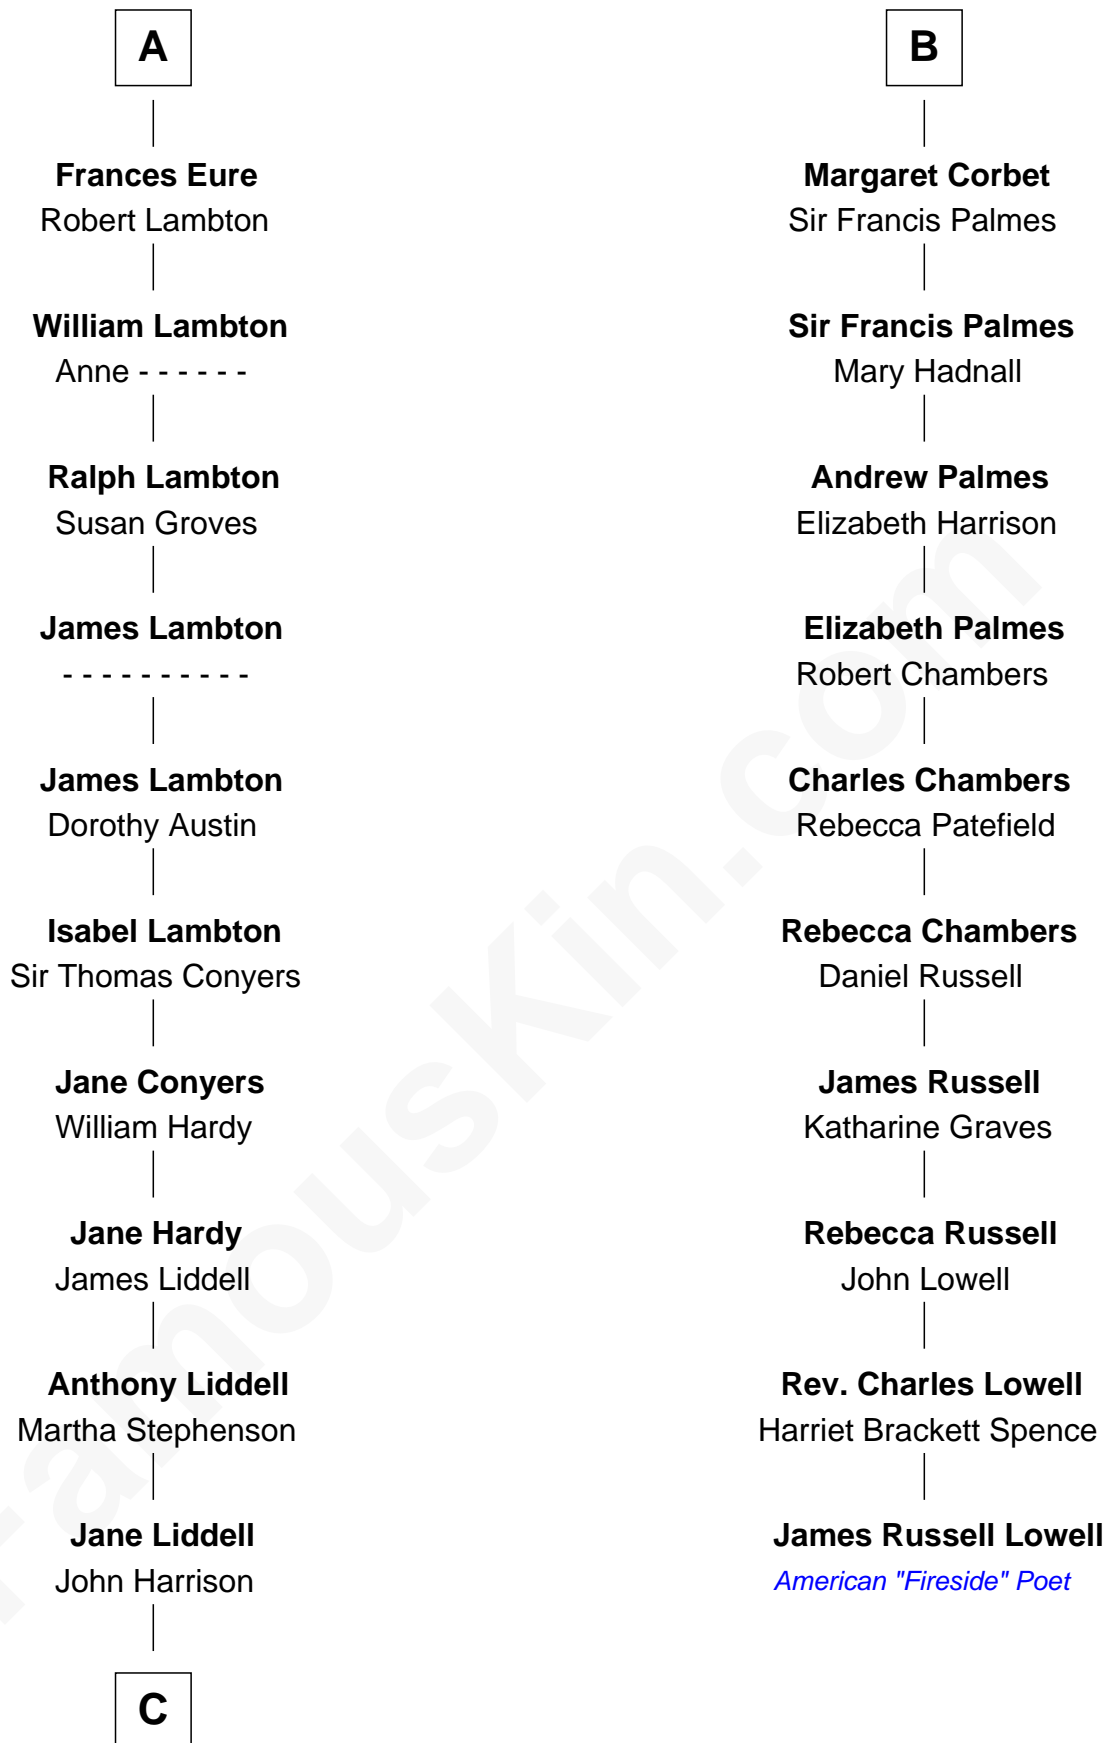

FamousKin.com
Relationship Chart of
Catherine Middleton
Princess of Wales

16th cousin 5 times removed of
James Russell Lowell
American "Fireside" Poet

C

John Harrison

Jane Hill

Thomas Harrison

Elizabeth Mary Temple

Dorothy Harrison

Ronald John James Goldsmith

Carole Elizabeth Goldsmith

Michael Francis Middleton

Catherine Middleton

Princess of Wales