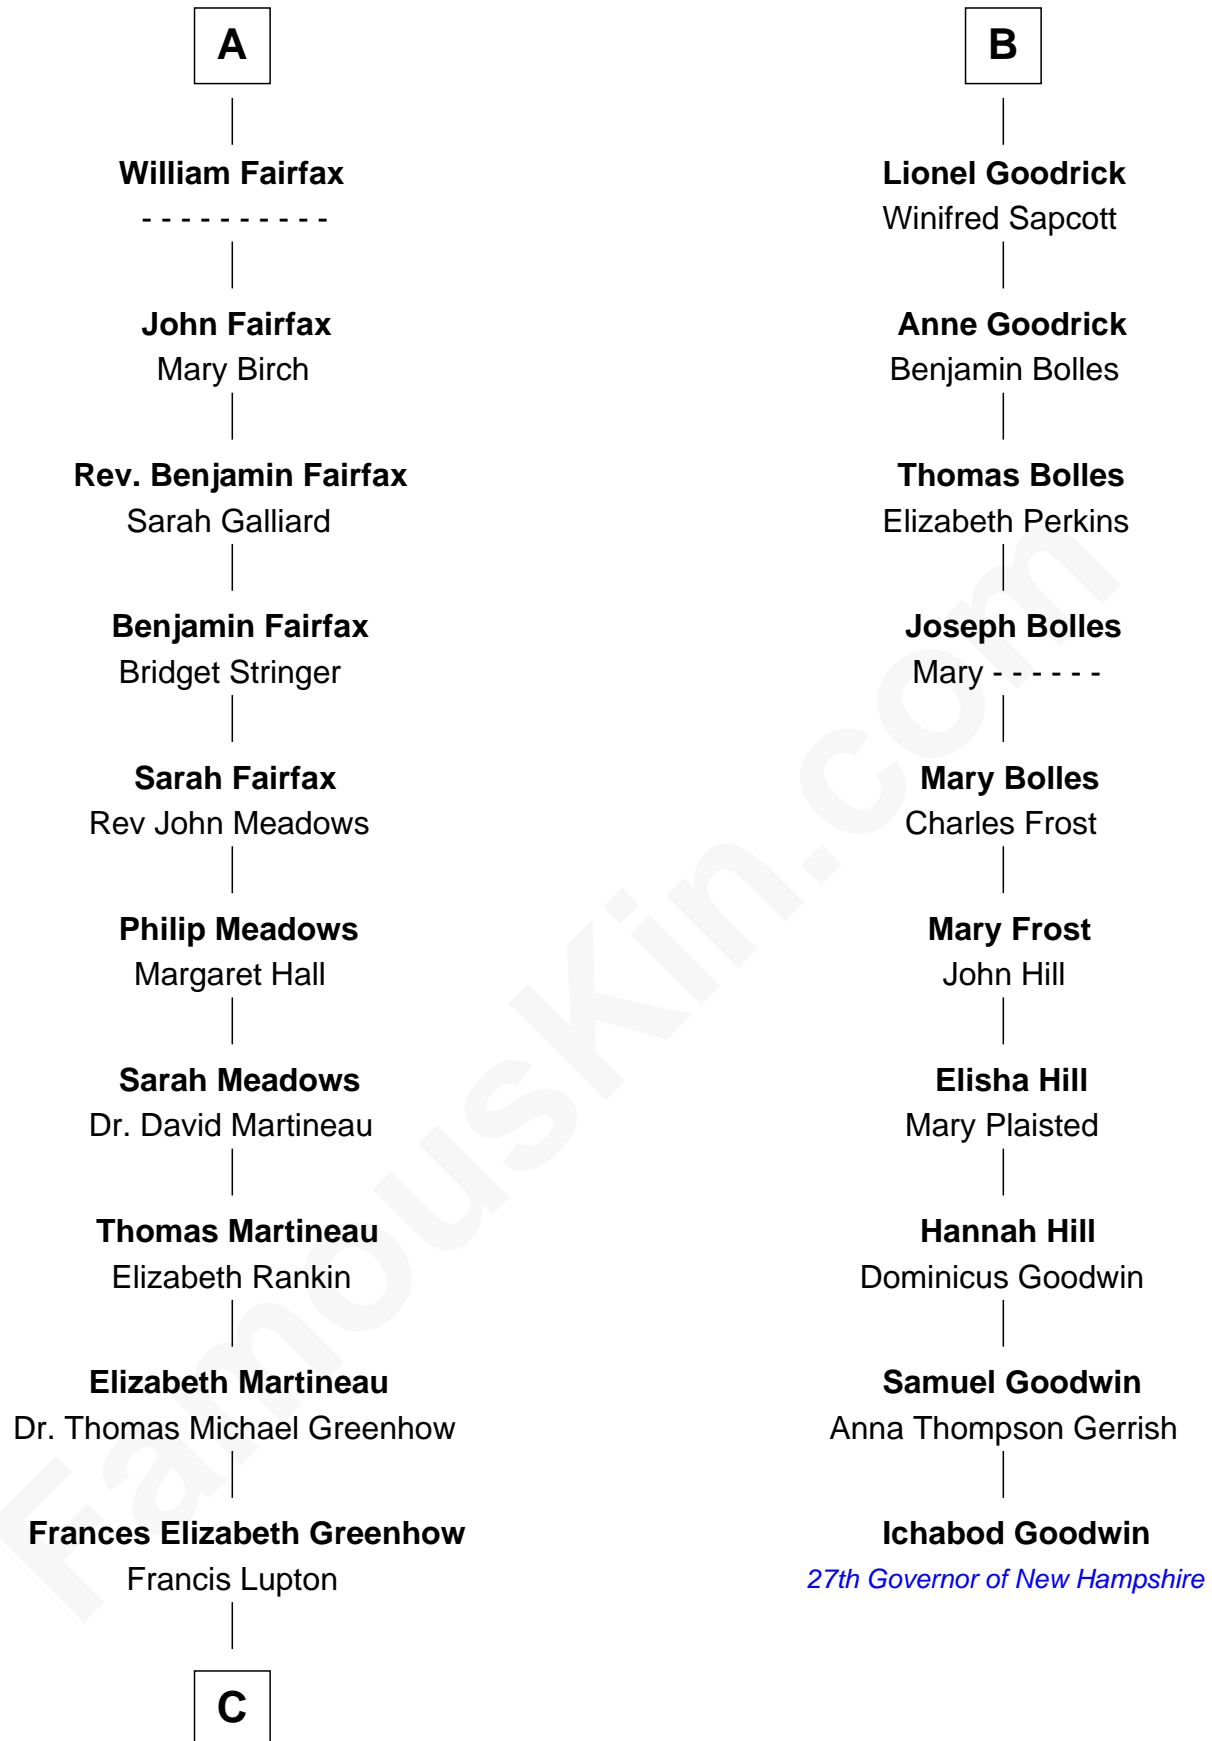

**FamousKin.com**  
**Relationship Chart of**  
**Catherine Middleton**  
*Princess of Wales*

**16th cousin 5 times removed of**  
**Ichabod Goodwin**  
*27th Governor of New Hampshire*

**C**

Francis Martineau Lupton

Harriet Albina Davis

Olive Christina Lupton

Richard Noel Middleton

Peter Francis Middleton

Valerie Glassborow

Michael Francis Middleton

Carole Elizabeth Goldsmith

Catherine Middleton

*Princess of Wales*

FamousKin.com