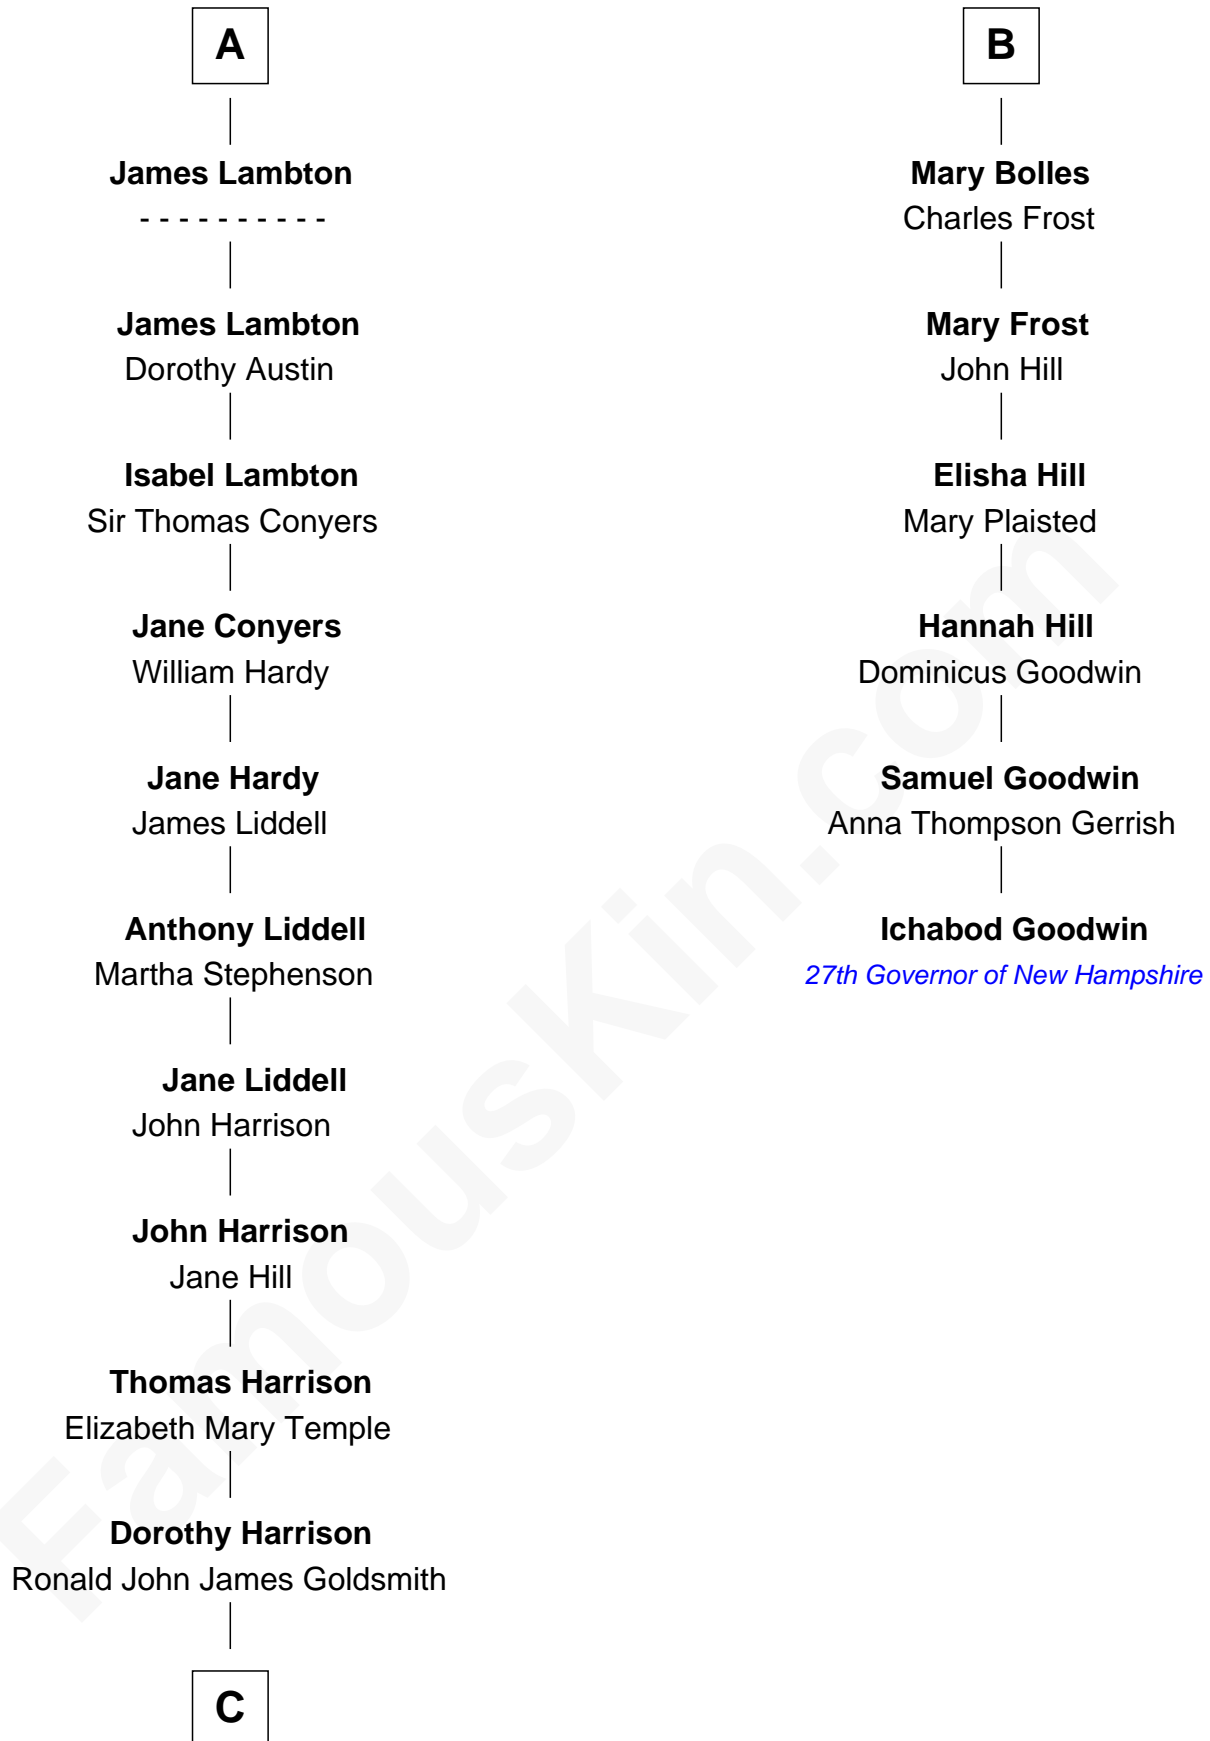

FamousKin.com
Relationship Chart of
Catherine Middleton
Princess of Wales

12th cousin 6 times removed of
Ichabod Goodwin
27th Governor of New Hampshire

C

Carole Elizabeth Goldsmith

Michael Francis Middleton

Catherine Middleton

Princess of Wales

FamousKin.com