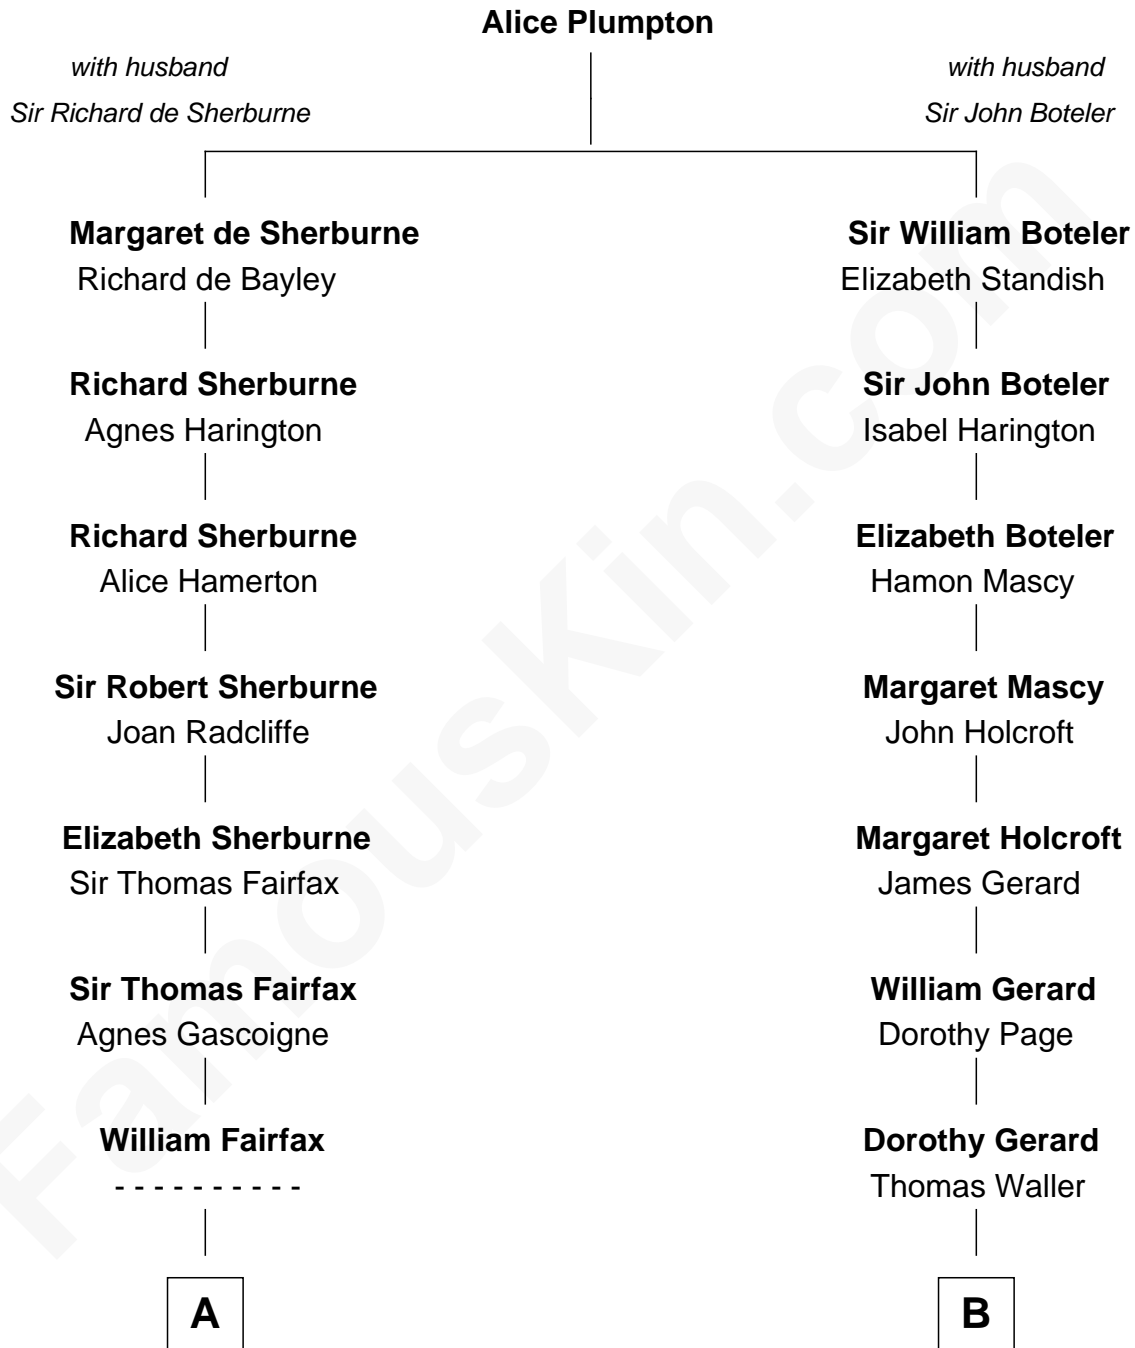

Capt. William Lewis Herndon

Captain of the ill fated S.S. Central America