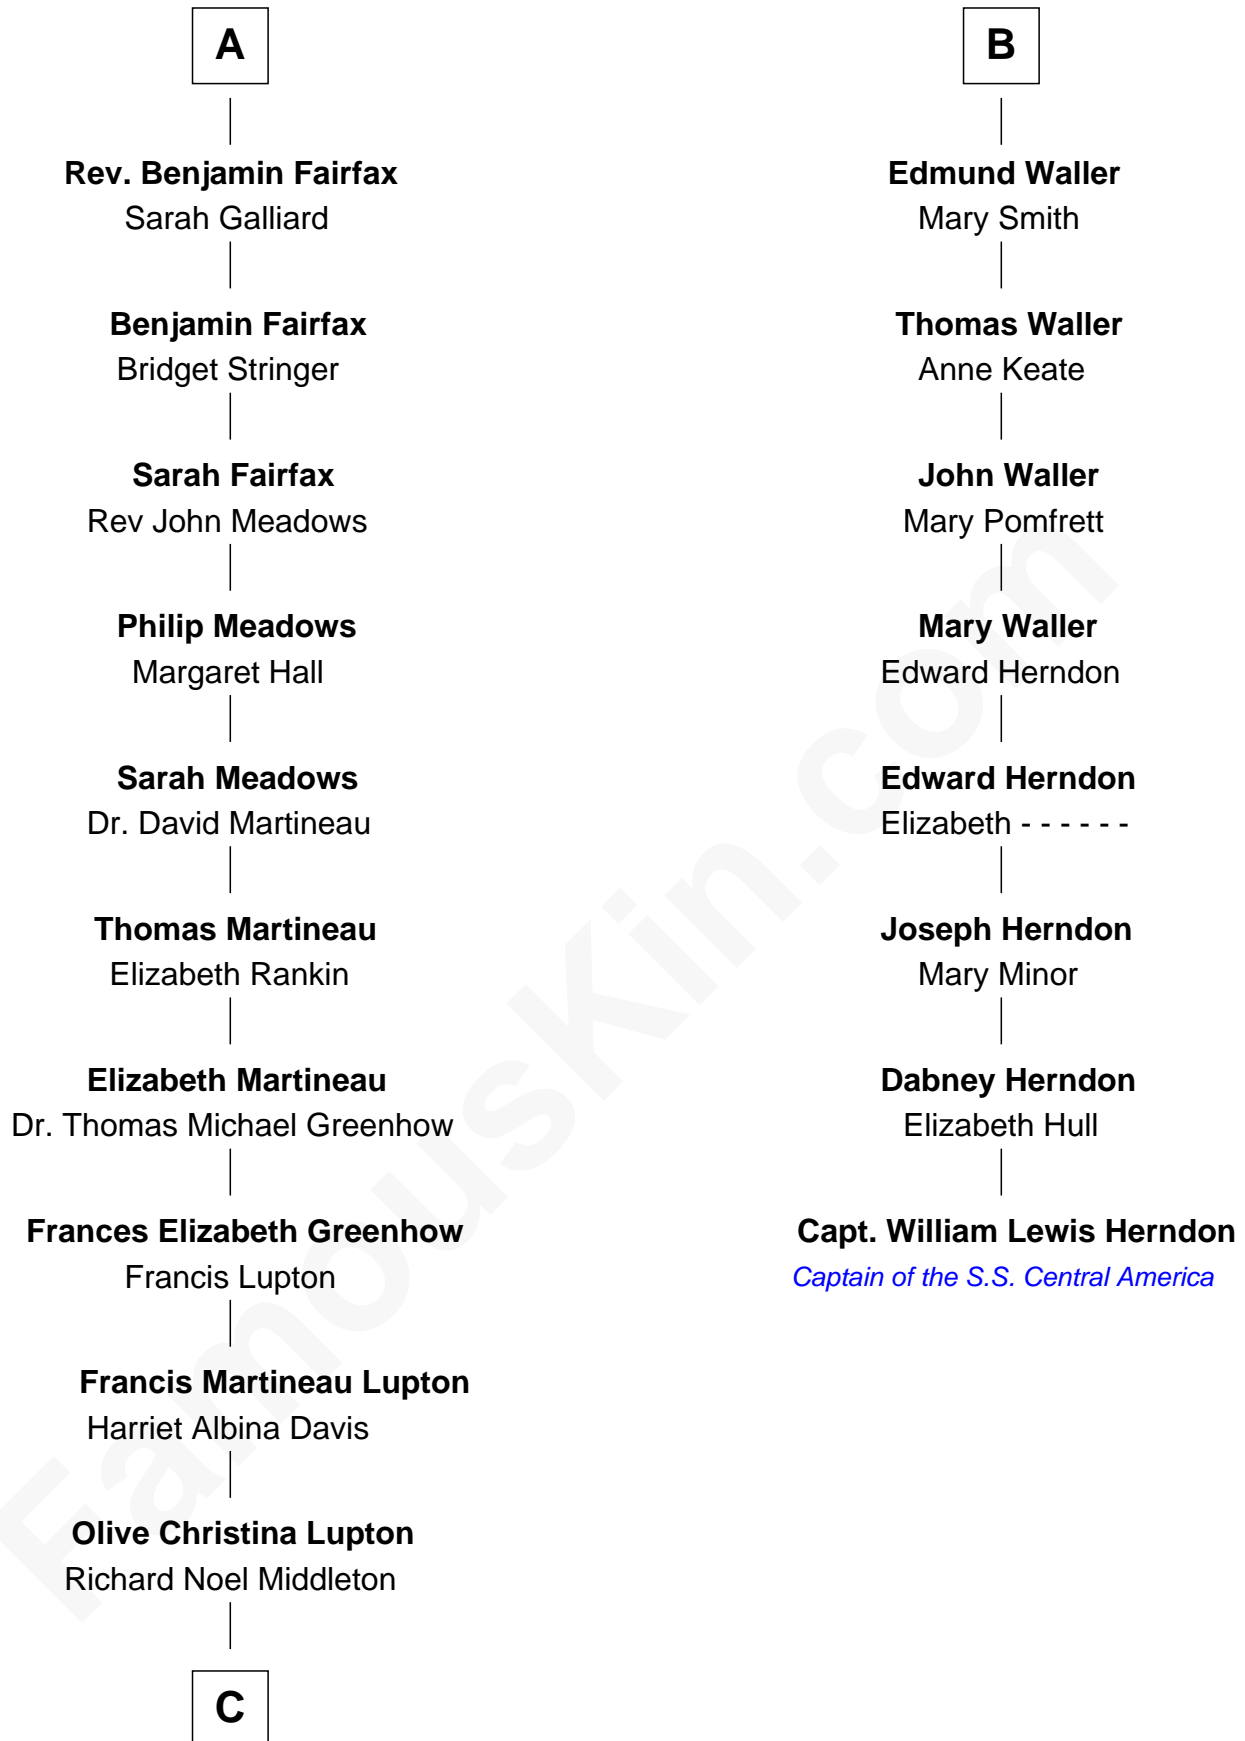

FamousKin.com

Relationship Chart of

Catherine Middleton

Princess of Wales

14th cousin 5 times removed of

Capt. William Lewis Herndon

Captain of the ill fated S.S. Central America

Sir Nicholas Harington

Isabel English

C

Peter Francis Middleton

Valerie Glassborow

Michael Francis Middleton

Carole Elizabeth Goldsmith

Catherine Middleton

Princess of Wales