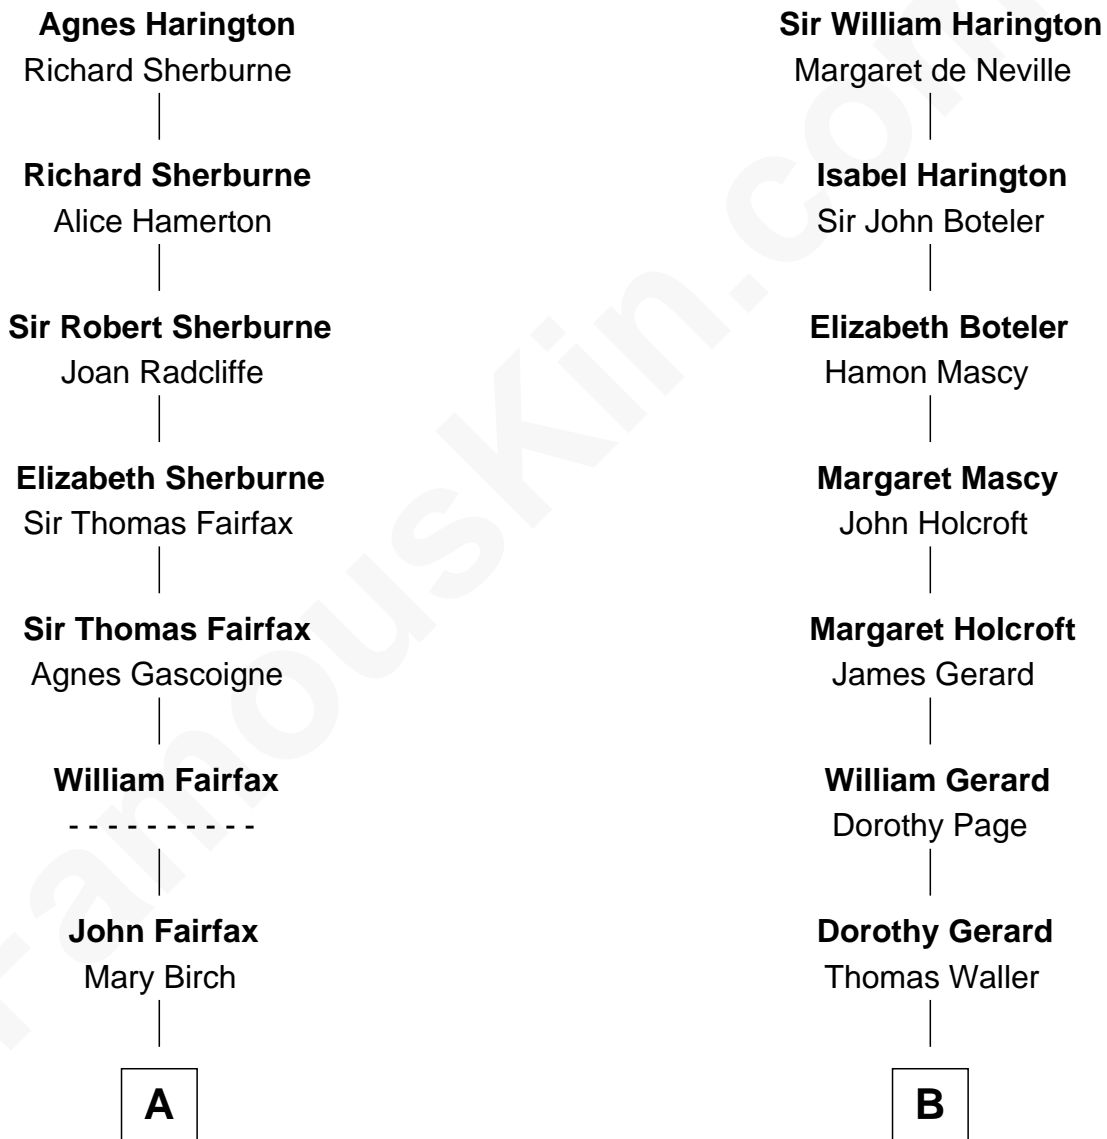

FamousKin.com

Relationship Chart of

Catherine Middleton

Princess of Wales

14th cousin 5 times removed of

Capt. William Lewis Herndon

Captain of the ill fated S.S. Central America

Sir Nicholas Harington

Isabel English

C

Peter Francis Middleton

Valerie Glassborow

Michael Francis Middleton

Carole Elizabeth Goldsmith

Catherine Middleton

Princess of Wales