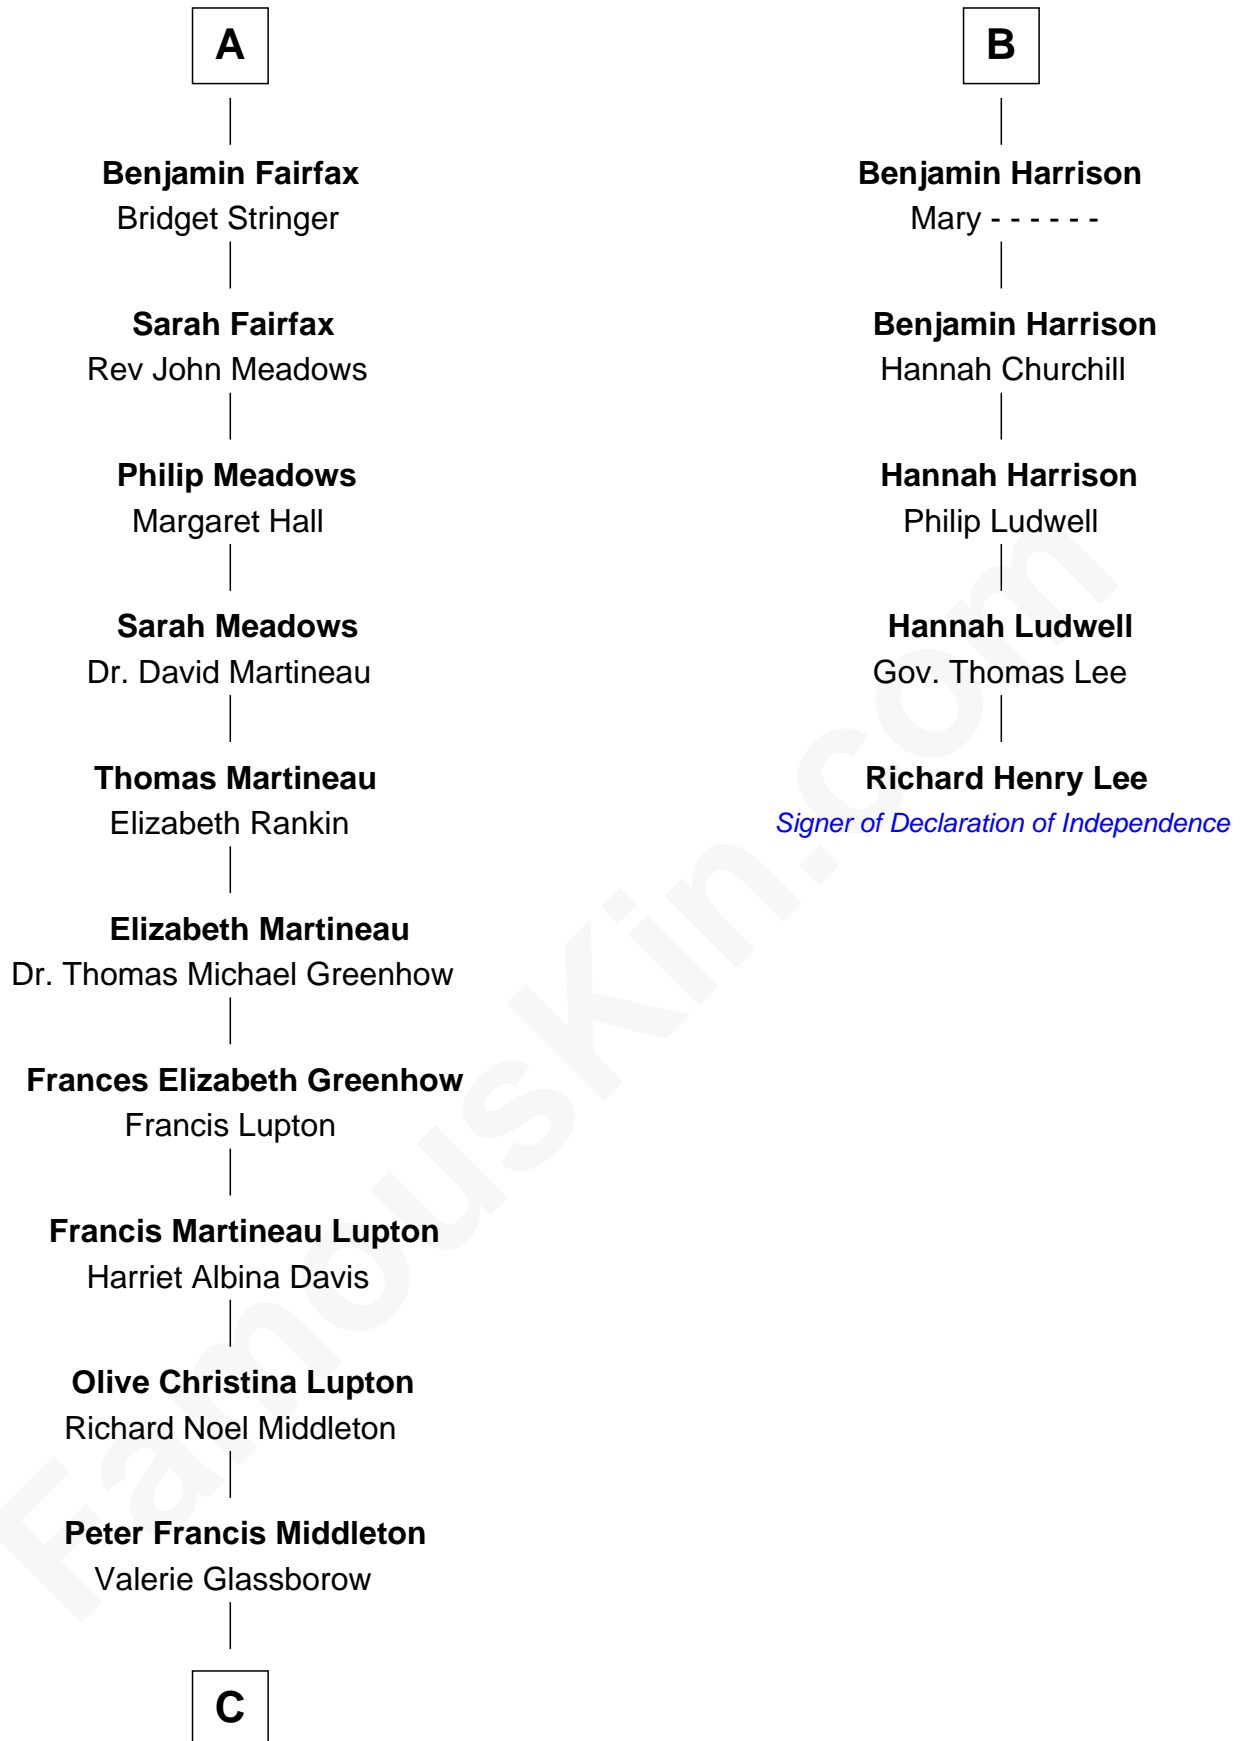

## Relationship Chart of

### Catherine Middleton

*Princess of Wales*

11th cousin 7 times removed of

**Richard Henry Lee**  
*Signer of the Declaration of Independence*

Michael Francis Middleton  
Carole Elizabeth Goldsmith

Catherine Middleton  
*Princess of Wales*