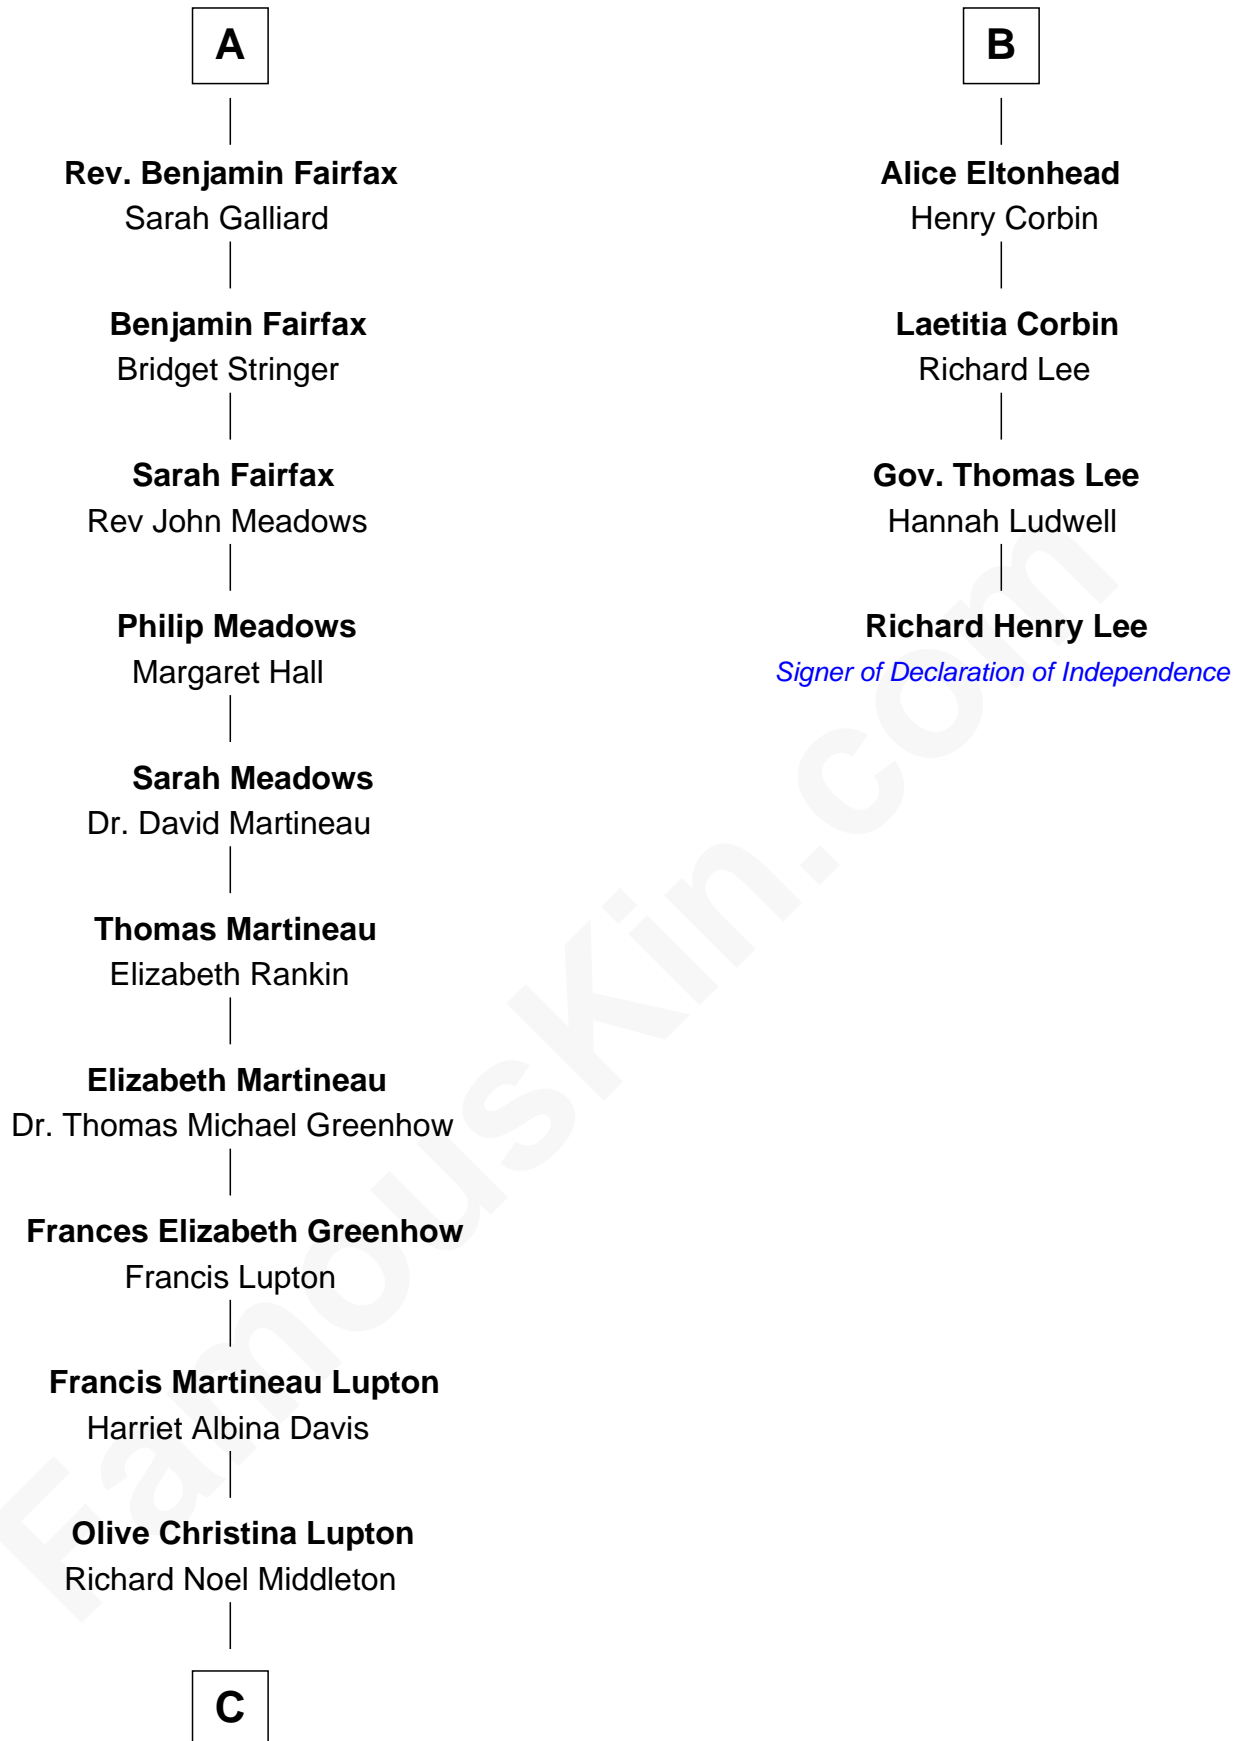

**FamousKin.com**  
**Relationship Chart of**  
**Catherine Middleton**  
*Princess of Wales*

10th cousin 9 times removed of

**Richard Henry Lee**  
*Signer of the Declaration of Independence*

C

**Peter Francis Middleton**

Valerie Glassborow

**Michael Francis Middleton**

Carole Elizabeth Goldsmith

**Catherine Middleton**

*Princess of Wales*

FamousKin.com