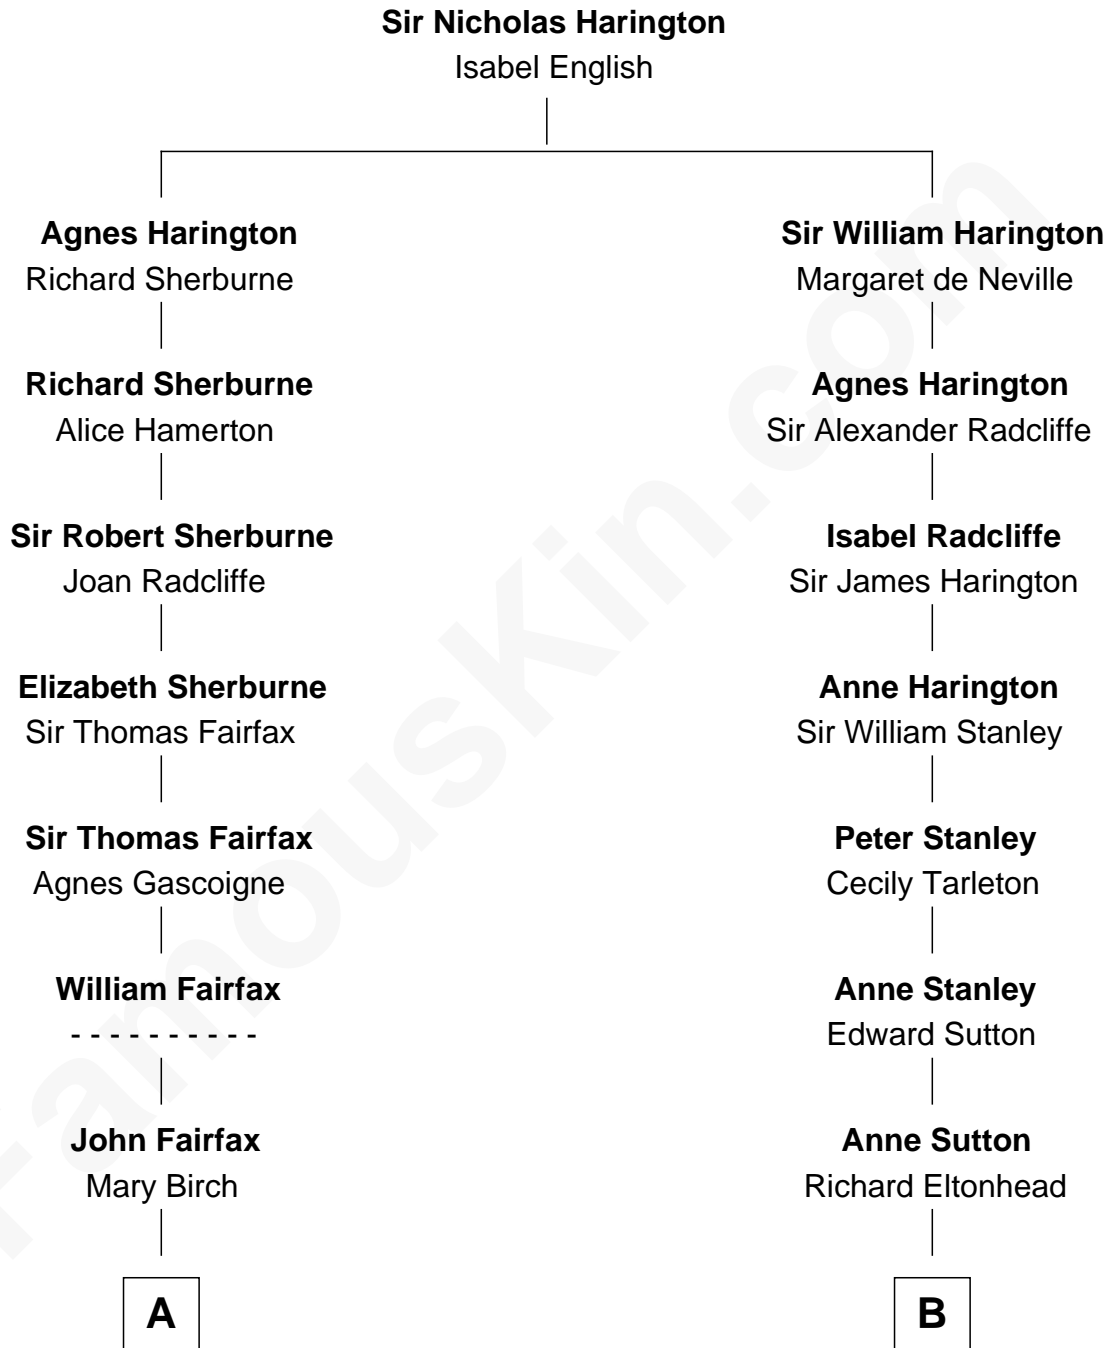

**FamousKin.com**  
**Relationship Chart of**  
**Catherine Middleton**  
*Princess of Wales*

10th cousin 9 times removed of

**Richard Henry Lee**  
*Signer of the Declaration of Independence*

C

**Peter Francis Middleton**

Valerie Glassborow

**Michael Francis Middleton**

Carole Elizabeth Goldsmith

**Catherine Middleton**

*Princess of Wales*

FamousKin.com