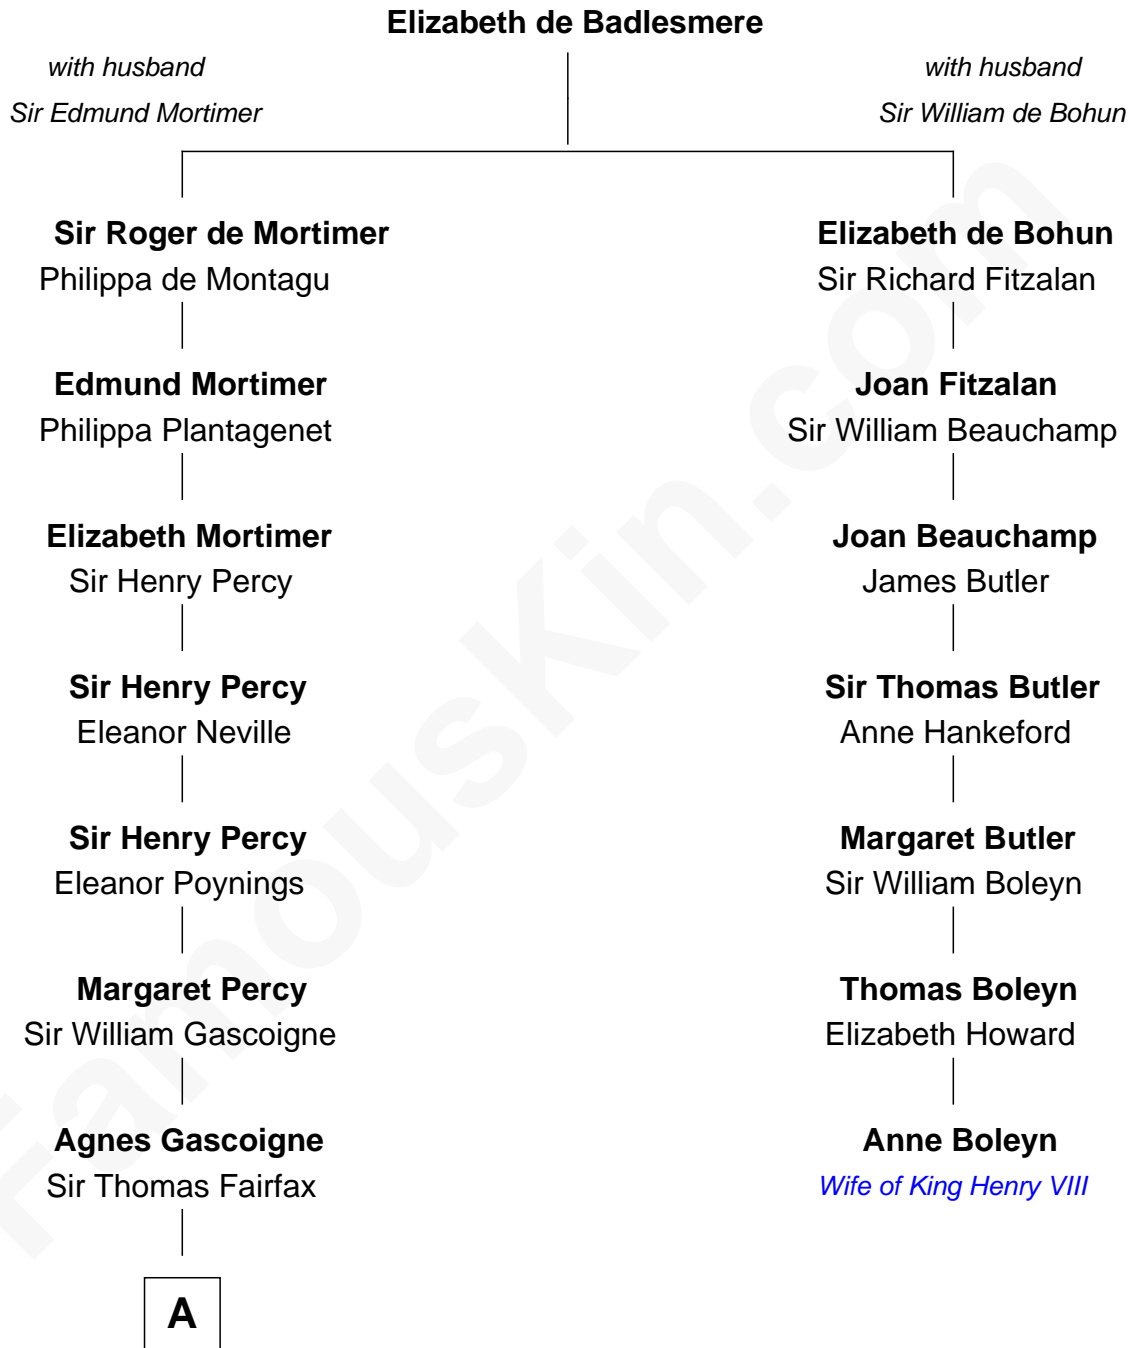

FamousKin.com
Relationship Chart of
Catherine Middleton
Princess of Wales

6th cousin 15 times removed of

Anne Boleyn
2nd Wife of King Henry VIII

B

Francis Martineau Lupton

Harriet Albina Davis

Olive Christina Lupton

Richard Noel Middleton

Peter Francis Middleton

Valerie Glassborow

Michael Francis Middleton

Carole Elizabeth Goldsmith

Catherine Middleton

Princess of Wales