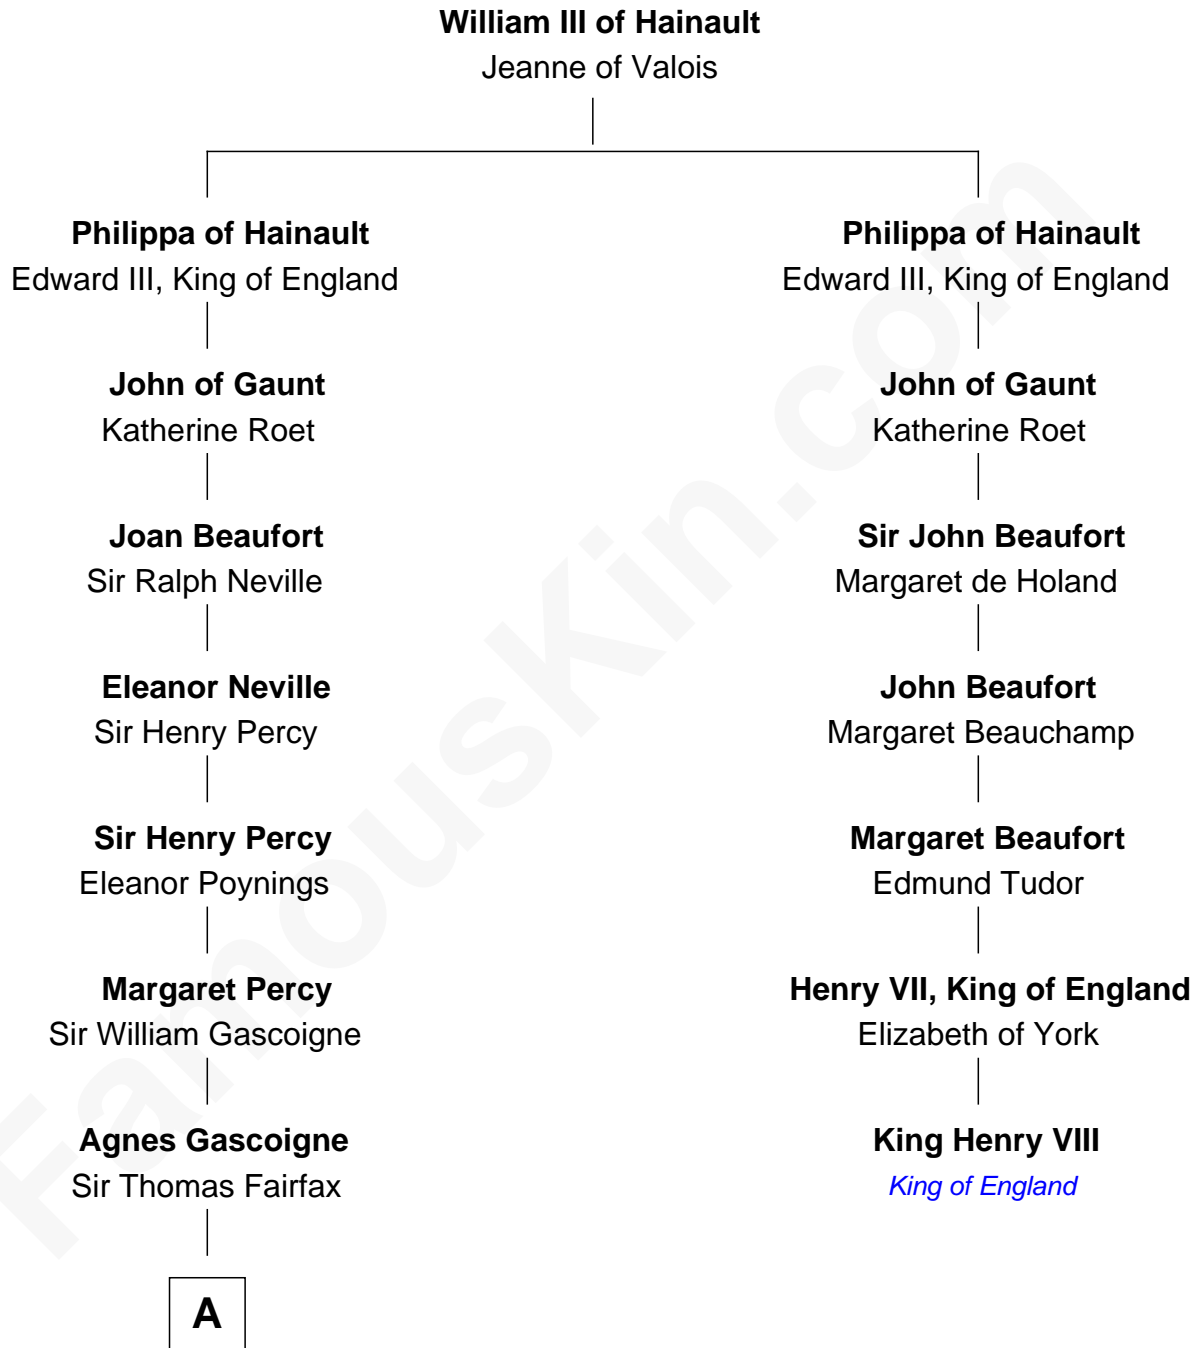

FamousKin.com
Relationship Chart of
Catherine Middleton
Princess of Wales

6th cousin 15 times removed of

King Henry VIII
King of England

B

Francis Martineau Lupton

Harriet Albina Davis

Olive Christina Lupton

Richard Noel Middleton

Peter Francis Middleton

Valerie Glassborow

Michael Francis Middleton

Carole Elizabeth Goldsmith

Catherine Middleton

Princess of Wales