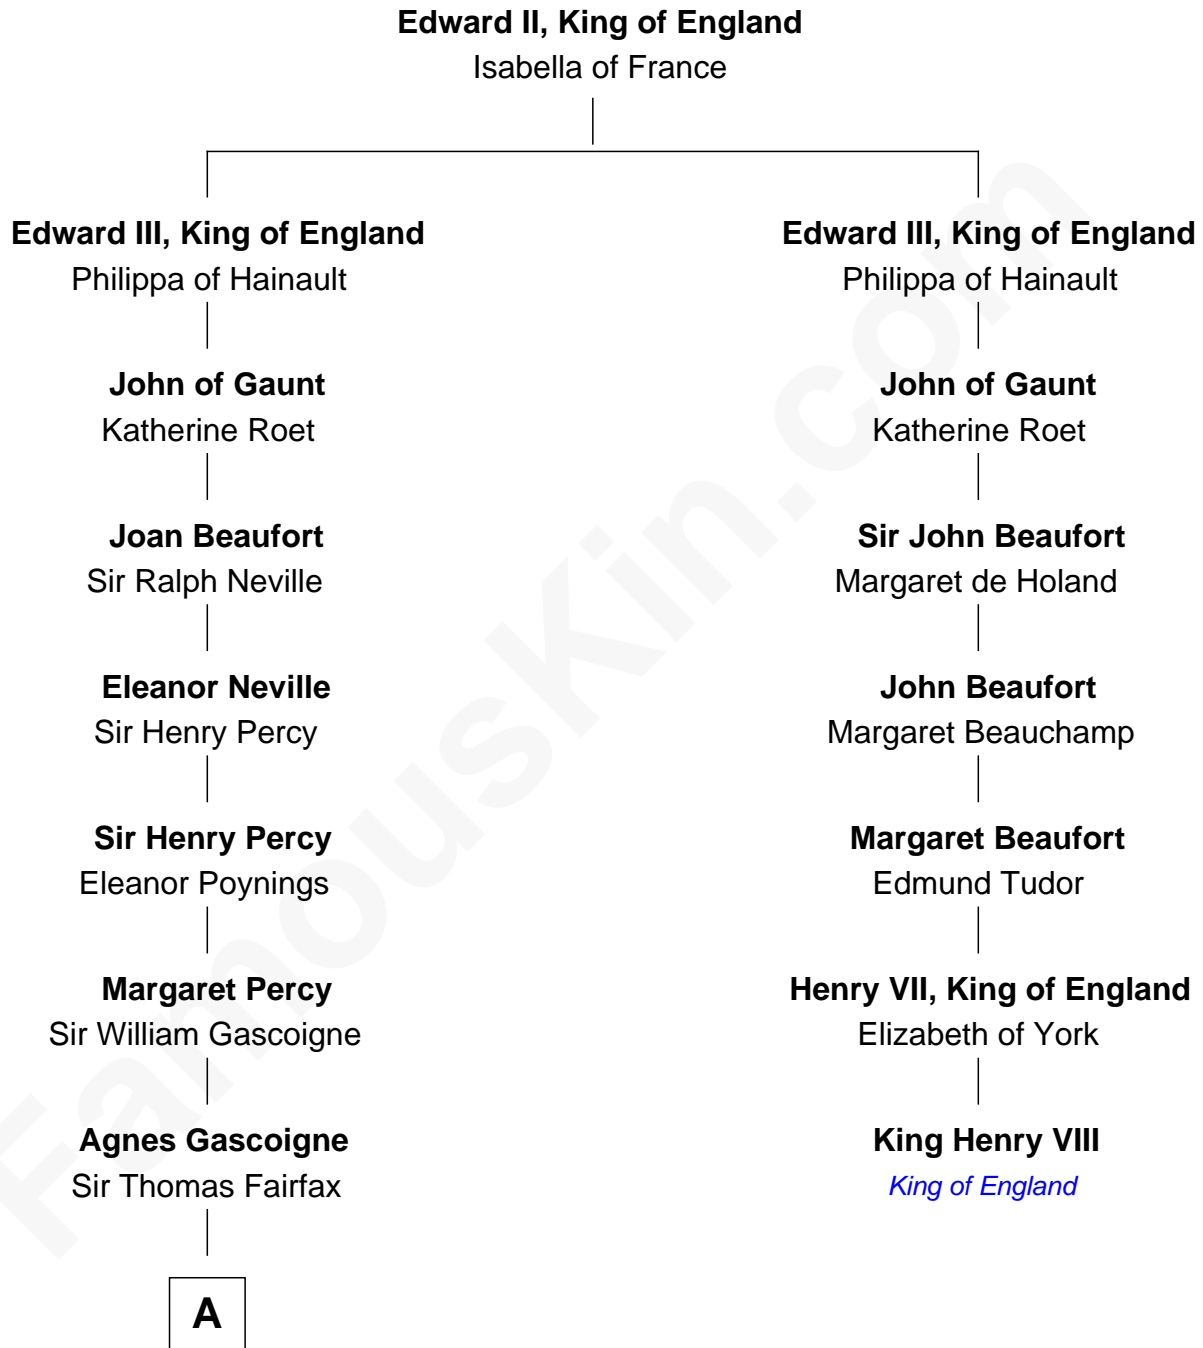

FamousKin.com
Relationship Chart of
Catherine Middleton
Princess of Wales

6th cousin 15 times removed of

King Henry VIII
King of England

B

Francis Martineau Lupton

Harriet Albina Davis

Olive Christina Lupton

Richard Noel Middleton

Peter Francis Middleton

Valerie Glassborow

Michael Francis Middleton

Carole Elizabeth Goldsmith

Catherine Middleton

Princess of Wales