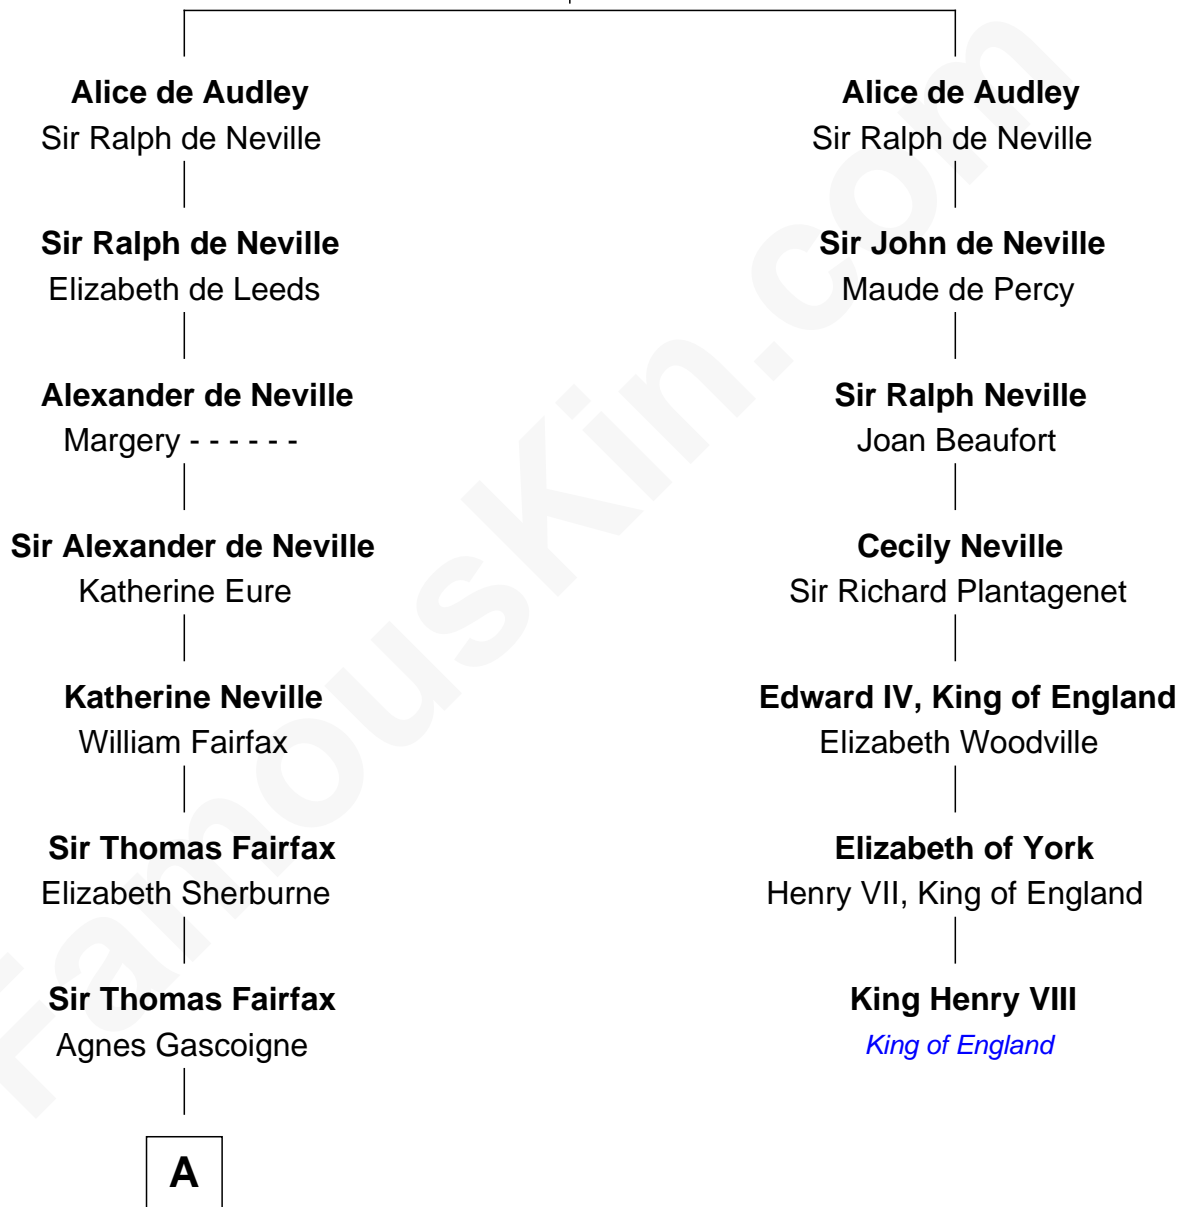

FamousKin.com
Relationship Chart of
Catherine Middleton
Princess of Wales

6th cousin 15 times removed of

King Henry VIII
King of England

Sir Hugh I de Audley
 Iseult de Mortimer

B

Francis Martineau Lupton

Harriet Albina Davis

Olive Christina Lupton

Richard Noel Middleton

Peter Francis Middleton

Valerie Glassborow

Michael Francis Middleton

Carole Elizabeth Goldsmith

Catherine Middleton

Princess of Wales