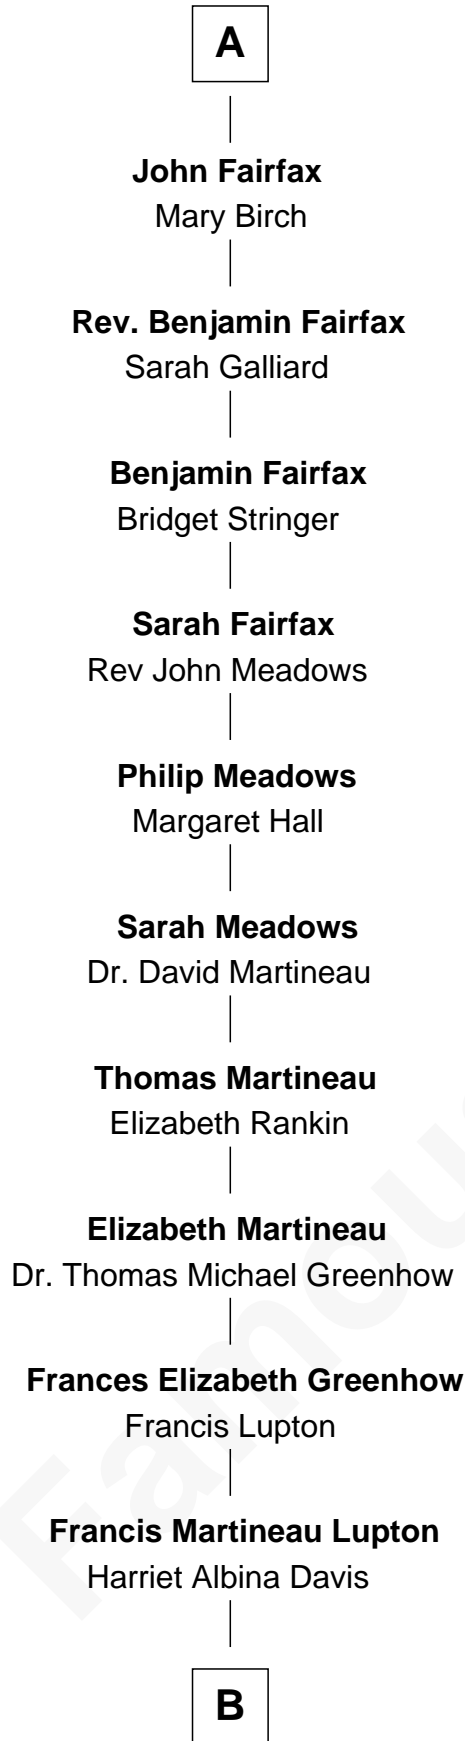

FamousKin.com
Relationship Chart of
Catherine Middleton
Princess of Wales

6th cousin 14 times removed of
King Henry VIII
King of England

B

—
Olive Christina Lupton

Richard Noel Middleton

—
Peter Francis Middleton

Valerie Glassborow

—
Michael Francis Middleton

Carole Elizabeth Goldsmith

—
Catherine Middleton

Princess of Wales