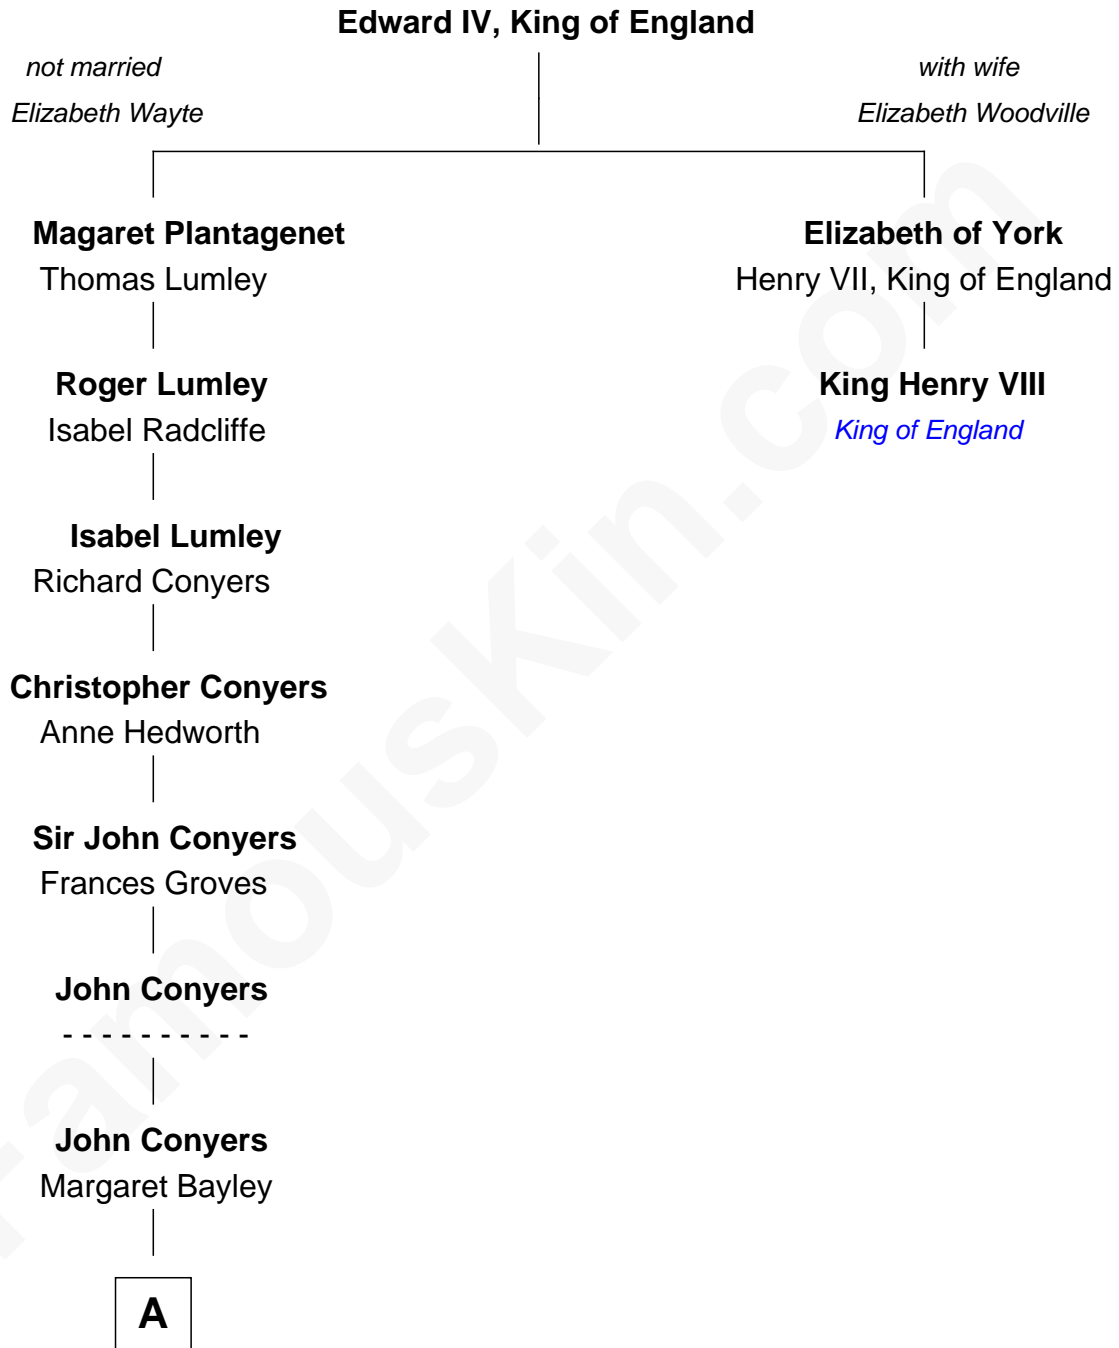

FamousKin.com
Relationship Chart of
Catherine Middleton
Princess of Wales

1st cousin 16 times removed of

King Henry VIII
King of England

A

—
Sir Ralph Conyers

Jane Blakiston

—
Sir Thomas Conyers

Isabel Lambton