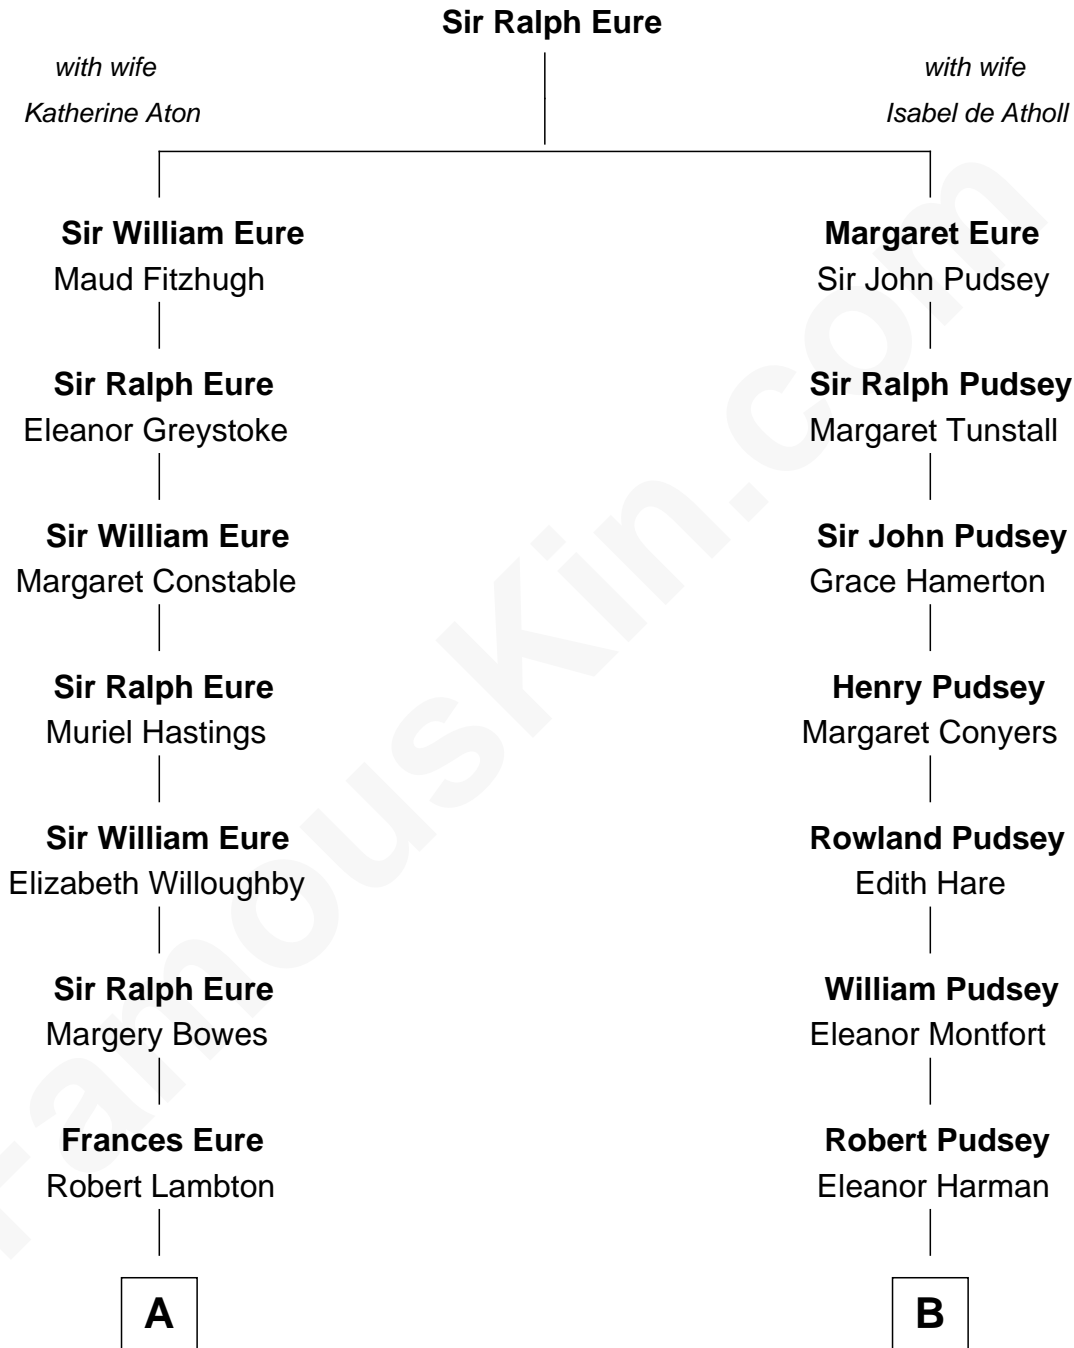

FamousKin.com
Relationship Chart of
Catherine Middleton
Princess of Wales

13th cousin 7 times removed of

Francis Lightfoot Lee
Signer of the Declaration of Independence

C

—
Thomas Harrison
Elizabeth Mary Temple

—
Dorothy Harrison
Ronald John James Goldsmith

—
Carole Elizabeth Goldsmith
Michael Francis Middleton

—
Catherine Middleton
Princess of Wales

FamousKin.com

Catherine Middleton photo by [Pat Pilon](#) (CC BY 2.0)