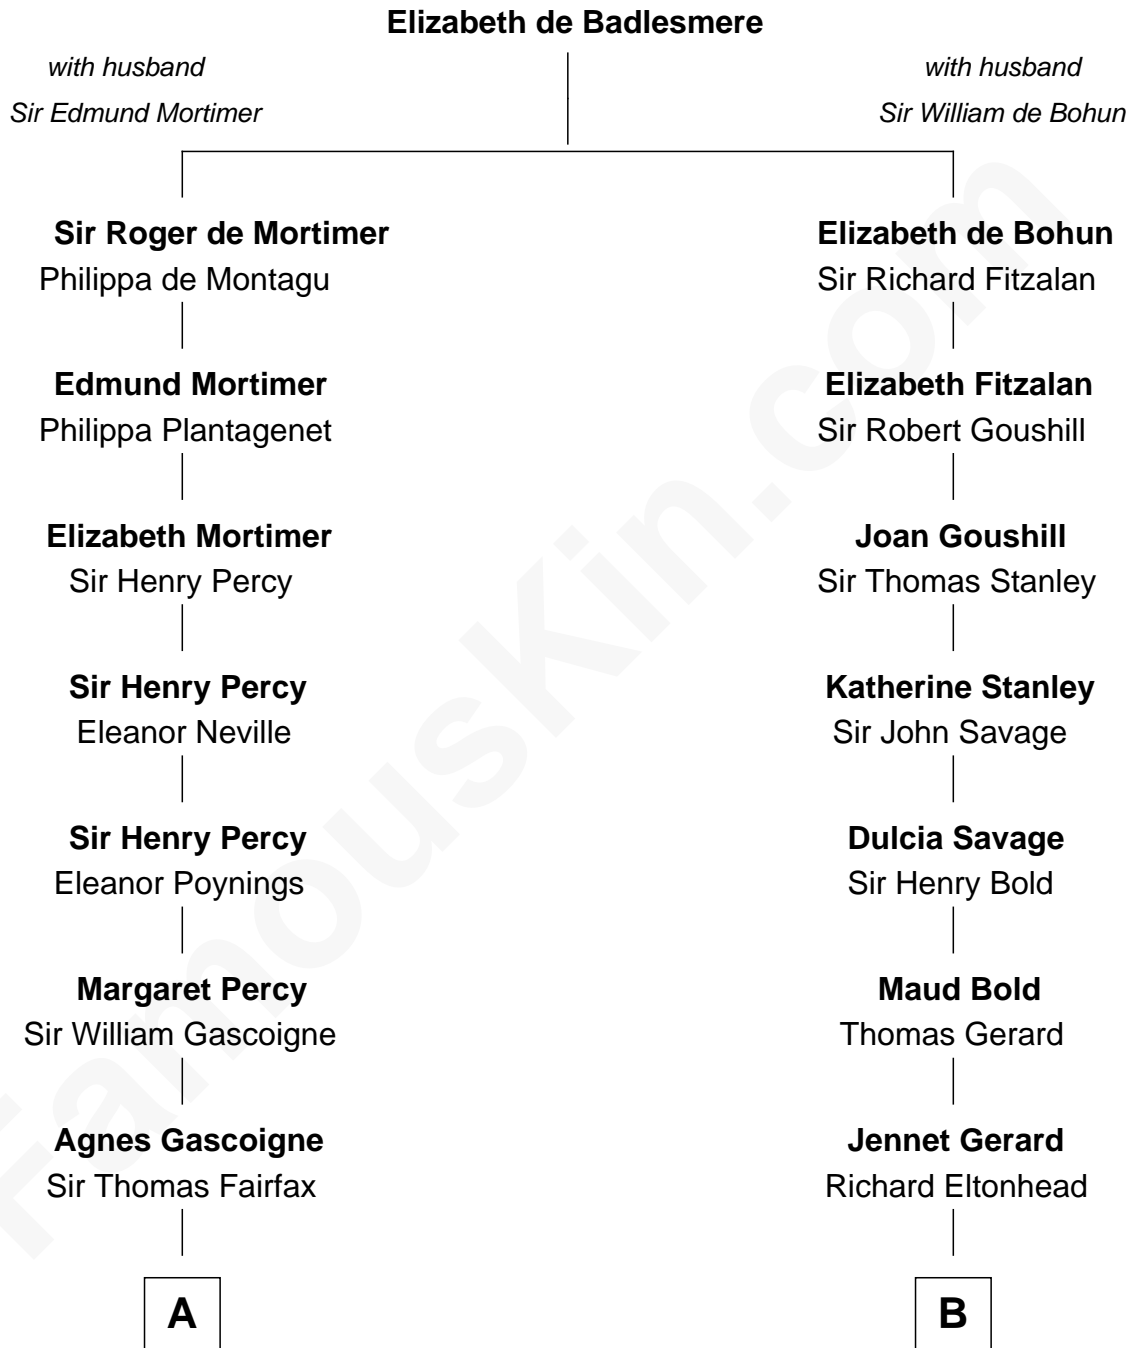

**FamousKin.com**  
**Relationship Chart of**  
**Catherine Middleton**  
*Princess of Wales*

**12th cousin 9 times removed of**  
**Francis Lightfoot Lee**  
*Signer of the Declaration of Independence*

Carole Elizabeth Goldsmith

Catherine Middleton

*Princess of Wales*

FamousKin.com