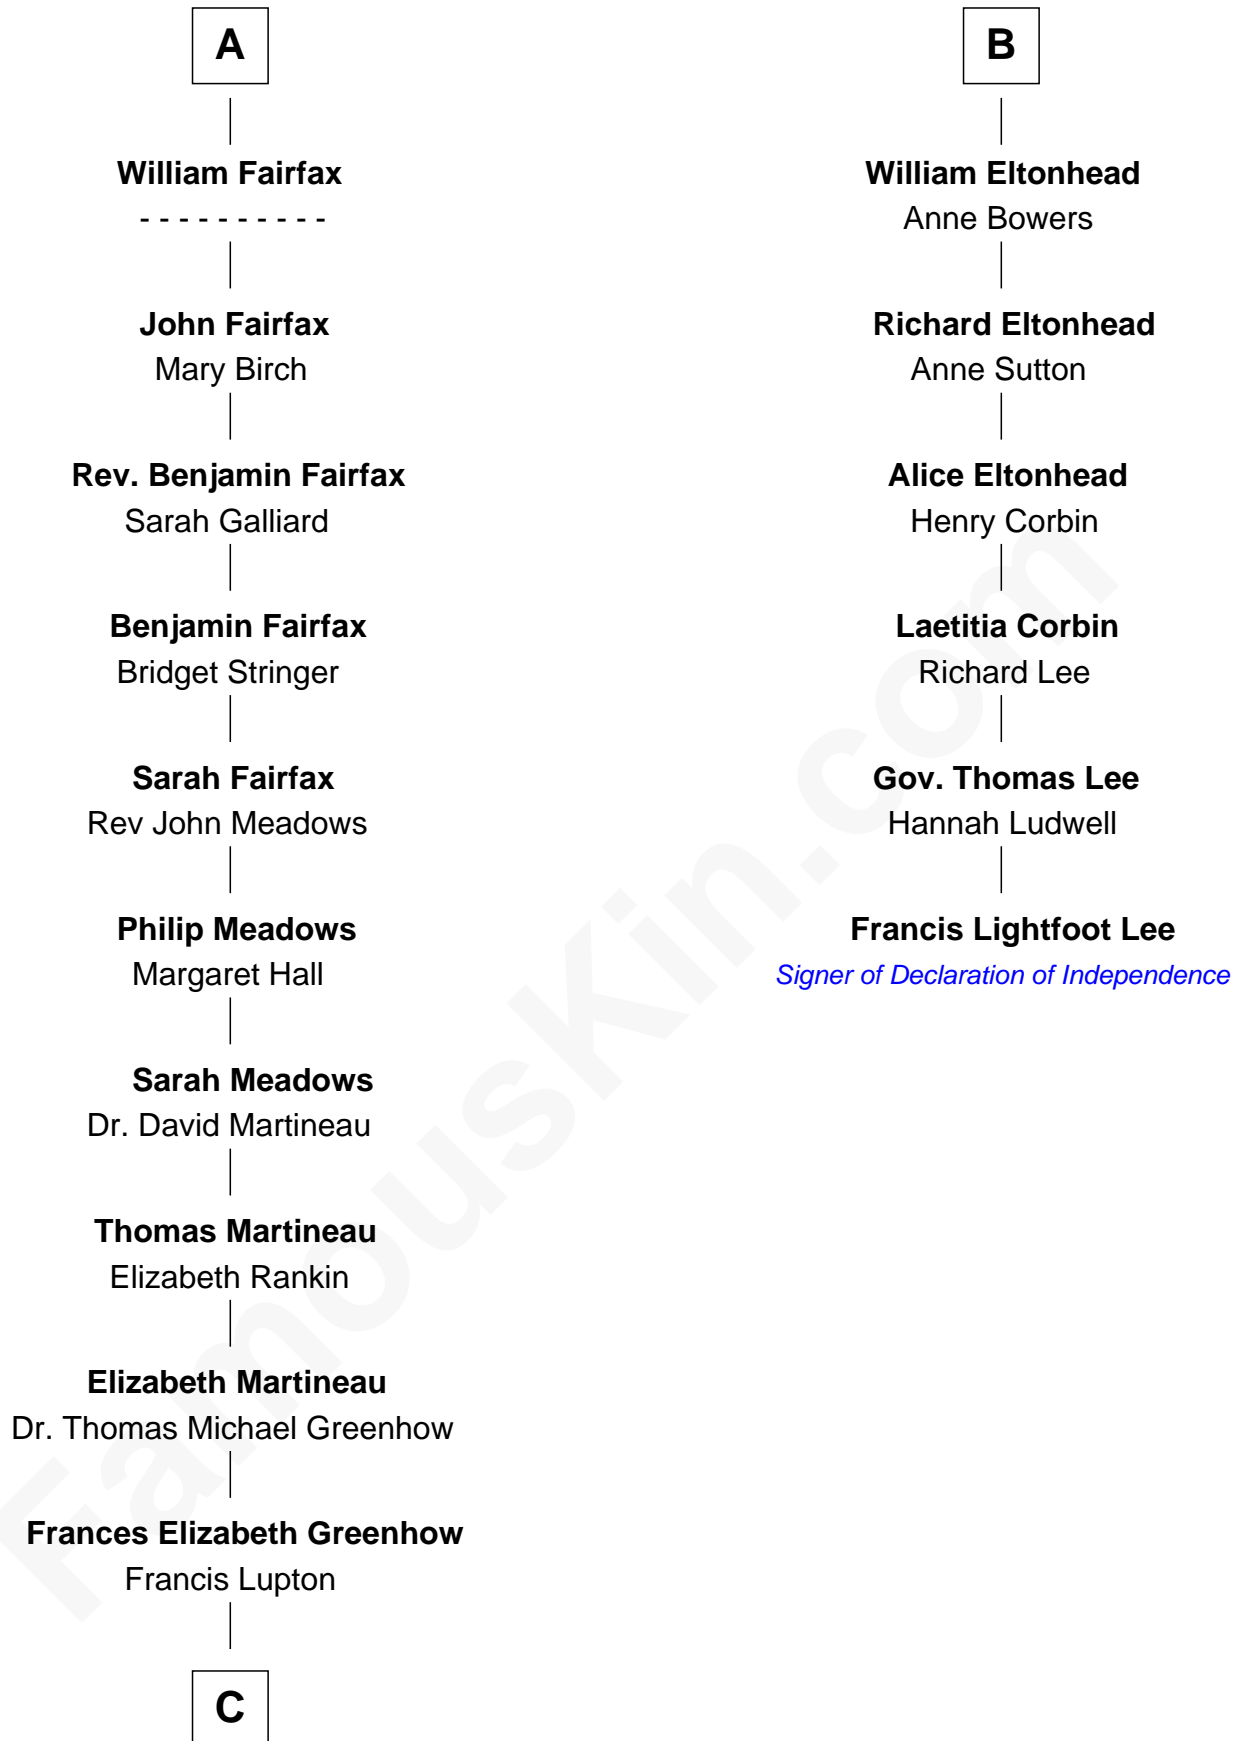

**FamousKin.com**  
**Relationship Chart of**  
**Catherine Middleton**  
*Princess of Wales*

**12th cousin 9 times removed of**  
**Francis Lightfoot Lee**  
*Signer of the Declaration of Independence*

**C**

Francis Martineau Lupton

Harriet Albina Davis

Olive Christina Lupton

Richard Noel Middleton

Peter Francis Middleton

Valerie Glassborow

Michael Francis Middleton

Carole Elizabeth Goldsmith

Catherine Middleton

*Princess of Wales*

FamousKin.com