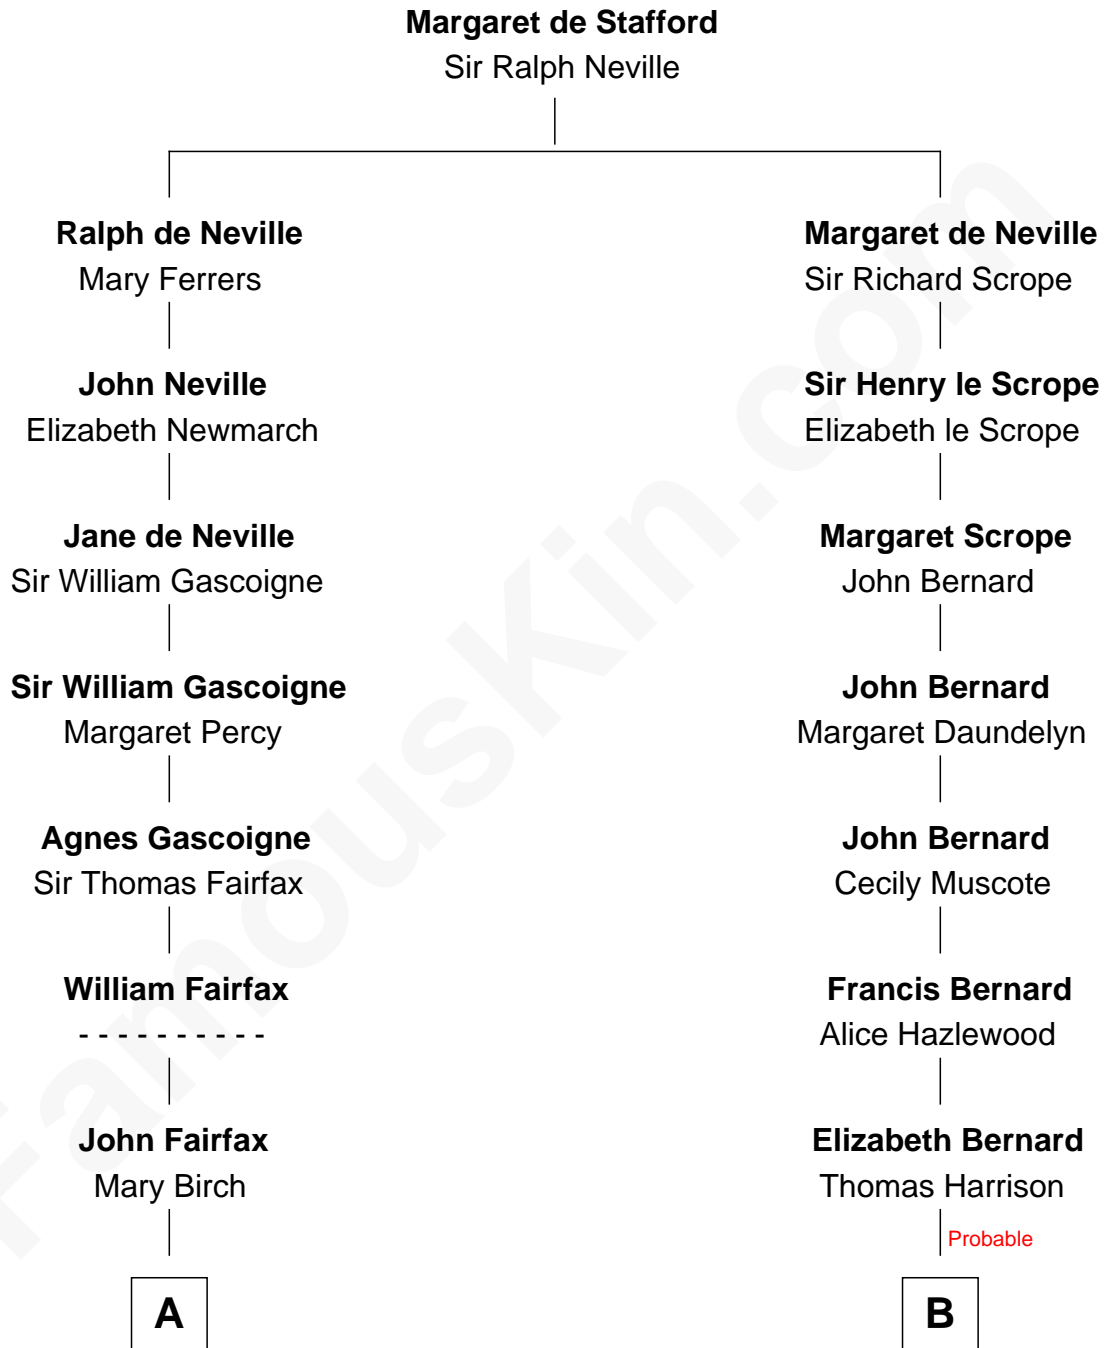

FamousKin.com
Relationship Chart of
Catherine Middleton
Princess of Wales

11th cousin 8 times removed of

Francis Lightfoot Lee
Signer of the Declaration of Independence

C

Peter Francis Middleton
Valerie Glassborow

Michael Francis Middleton
Carole Elizabeth Goldsmith

Catherine Middleton
Princess of Wales

FamousKin.com

Catherine Middleton photo by [Pat Pilon](#) (CC BY 2.0)