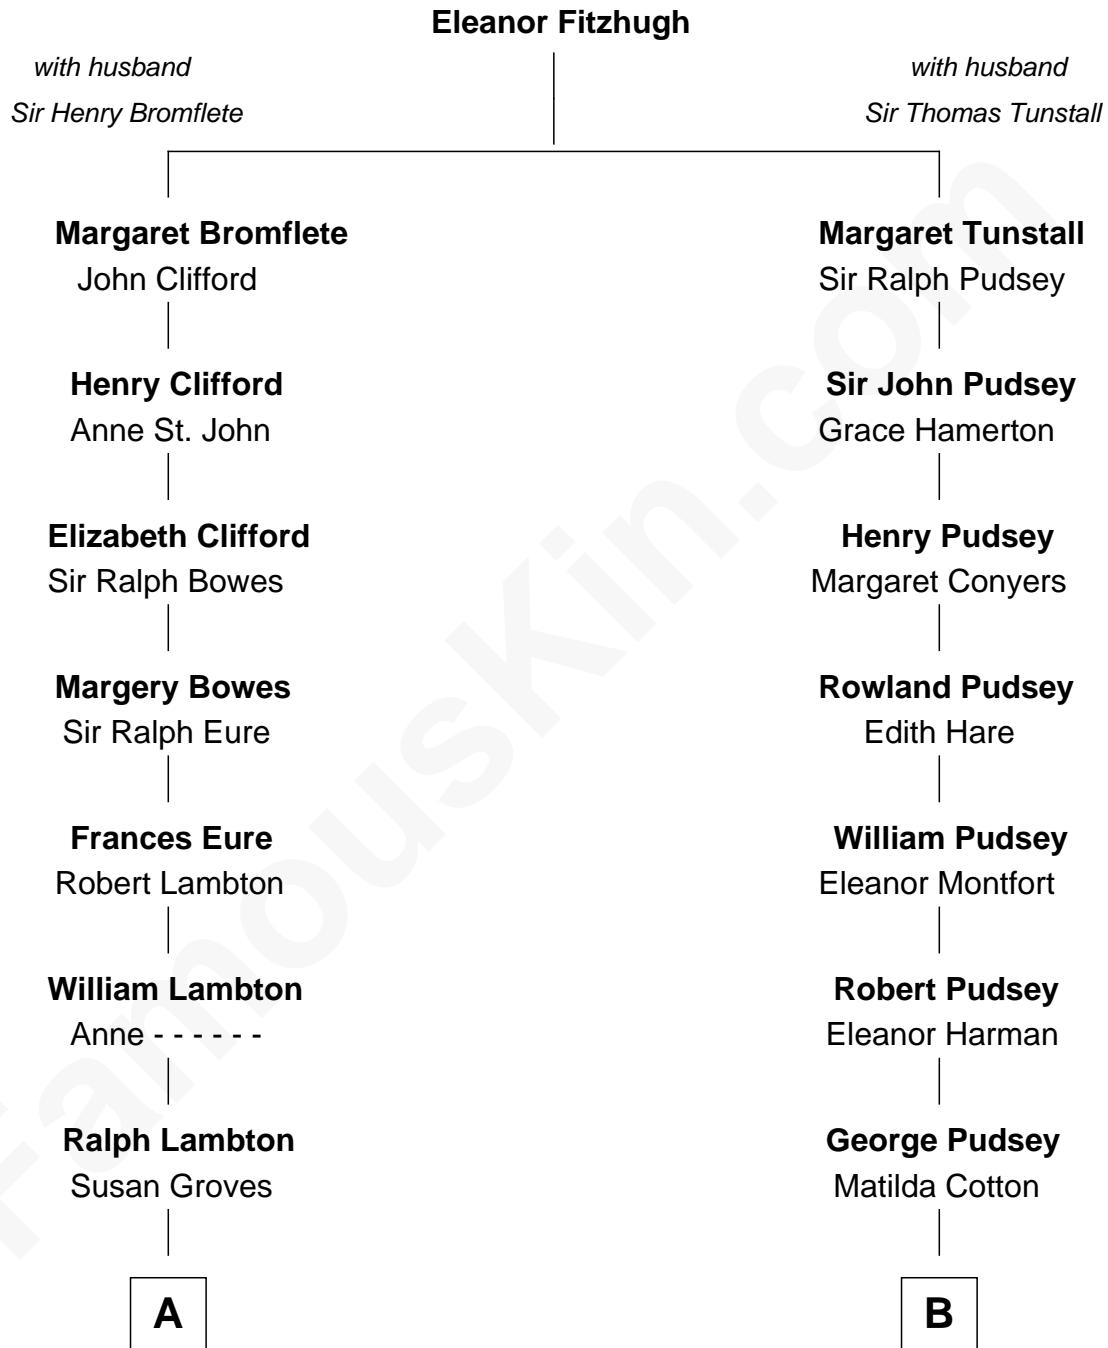

FamousKin.com
Relationship Chart of
Catherine Middleton
Princess of Wales

12th cousin 6 times removed of

Francis Lightfoot Lee
Signer of the Declaration of Independence

C

Carole Elizabeth Goldsmith
Michael Francis Middleton

Catherine Middleton
Princess of Wales

FamousKin.com

Catherine Middleton photo by [Pat Pilon](#) (CC BY 2.0)