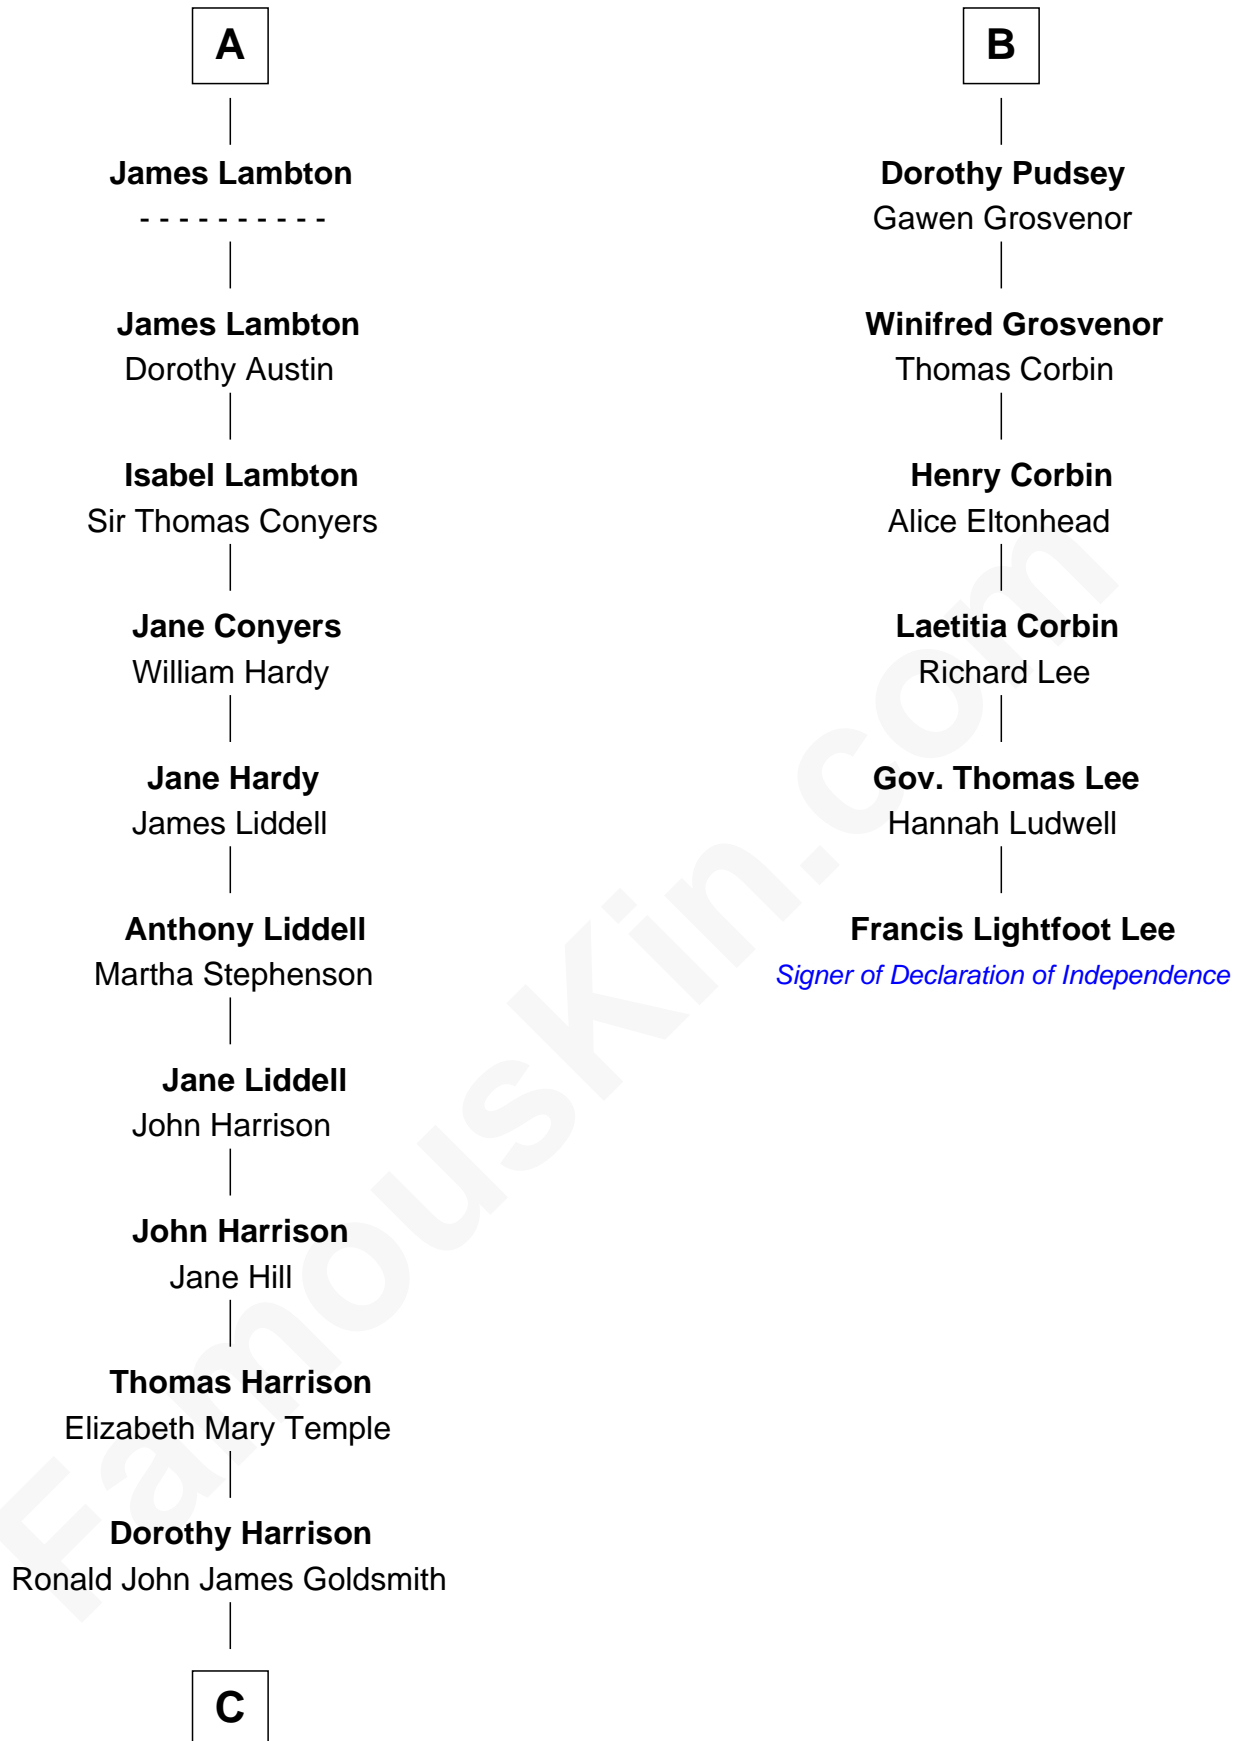

FamousKin.com
Relationship Chart of
Catherine Middleton
Princess of Wales

12th cousin 6 times removed of

Francis Lightfoot Lee
Signer of the Declaration of Independence

C

Carole Elizabeth Goldsmith
Michael Francis Middleton

Catherine Middleton
Princess of Wales

FamousKin.com

Catherine Middleton photo by [Pat Pilon](#) (CC BY 2.0)