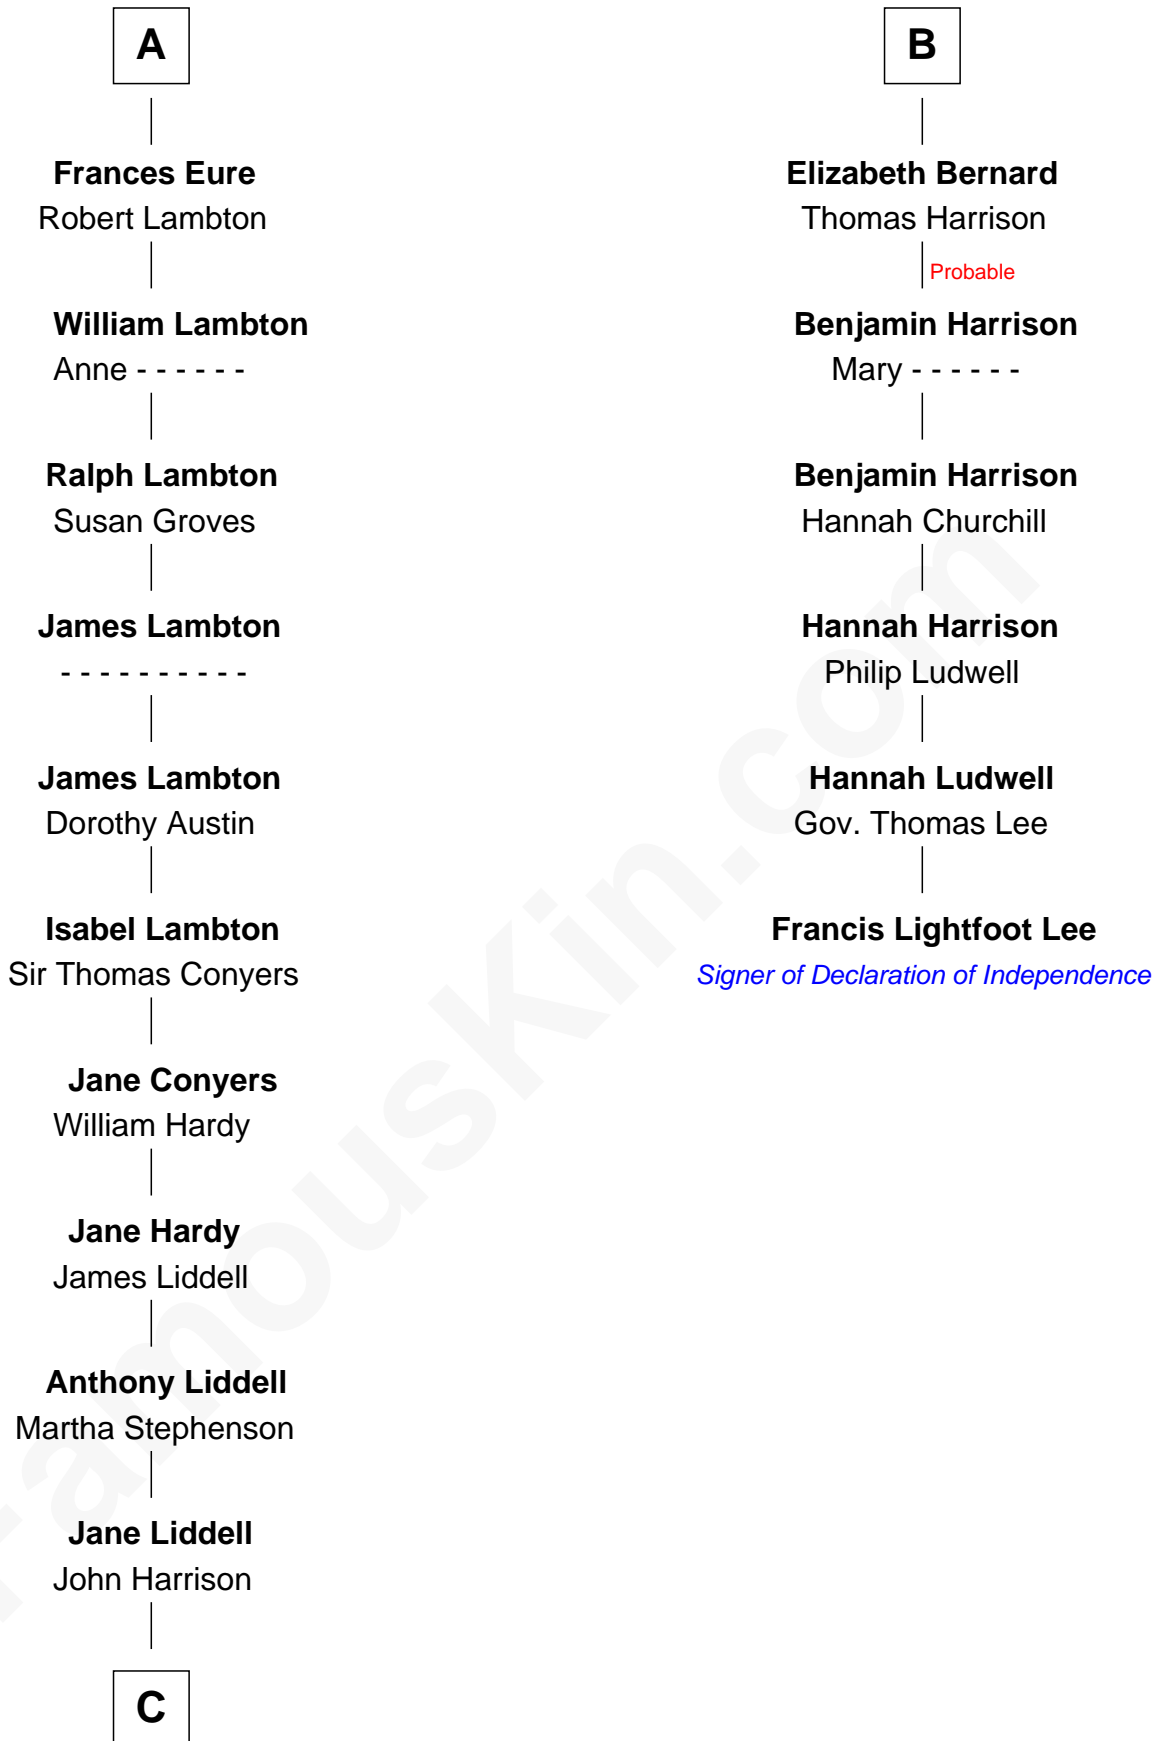

FamousKin.com
Relationship Chart of
Catherine Middleton
Princess of Wales

12th cousin 9 times removed of

Francis Lightfoot Lee
Signer of the Declaration of Independence

C

John Harrison

Jane Hill

Thomas Harrison

Elizabeth Mary Temple

Dorothy Harrison

Ronald John James Goldsmith

Carole Elizabeth Goldsmith

Michael Francis Middleton

Catherine Middleton

Princess of Wales

FamousKin.com

Catherine Middleton photo by [Pat Pilon](#) (CC BY 2.0)