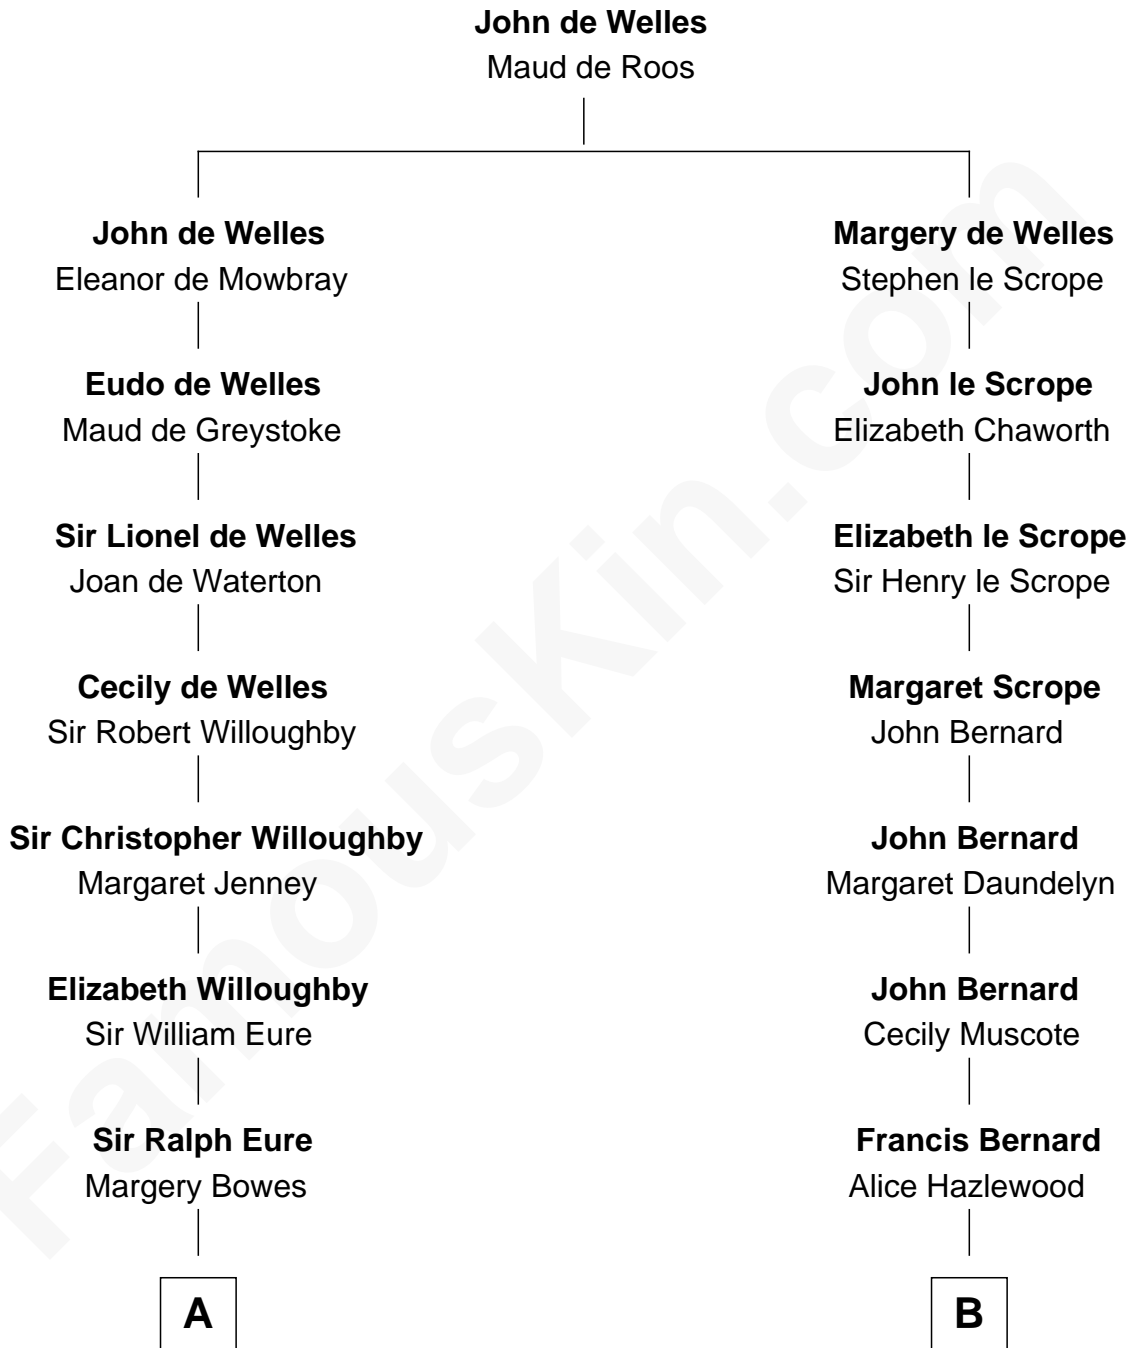

FamousKin.com
Relationship Chart of
Catherine Middleton
Princess of Wales

12th cousin 9 times removed of

Francis Lightfoot Lee
Signer of the Declaration of Independence

C

John Harrison

Jane Hill

Thomas Harrison

Elizabeth Mary Temple

Dorothy Harrison

Ronald John James Goldsmith

Carole Elizabeth Goldsmith

Michael Francis Middleton

Catherine Middleton

Princess of Wales

FamousKin.com

Catherine Middleton photo by [Pat Pilon](#) (CC BY 2.0)