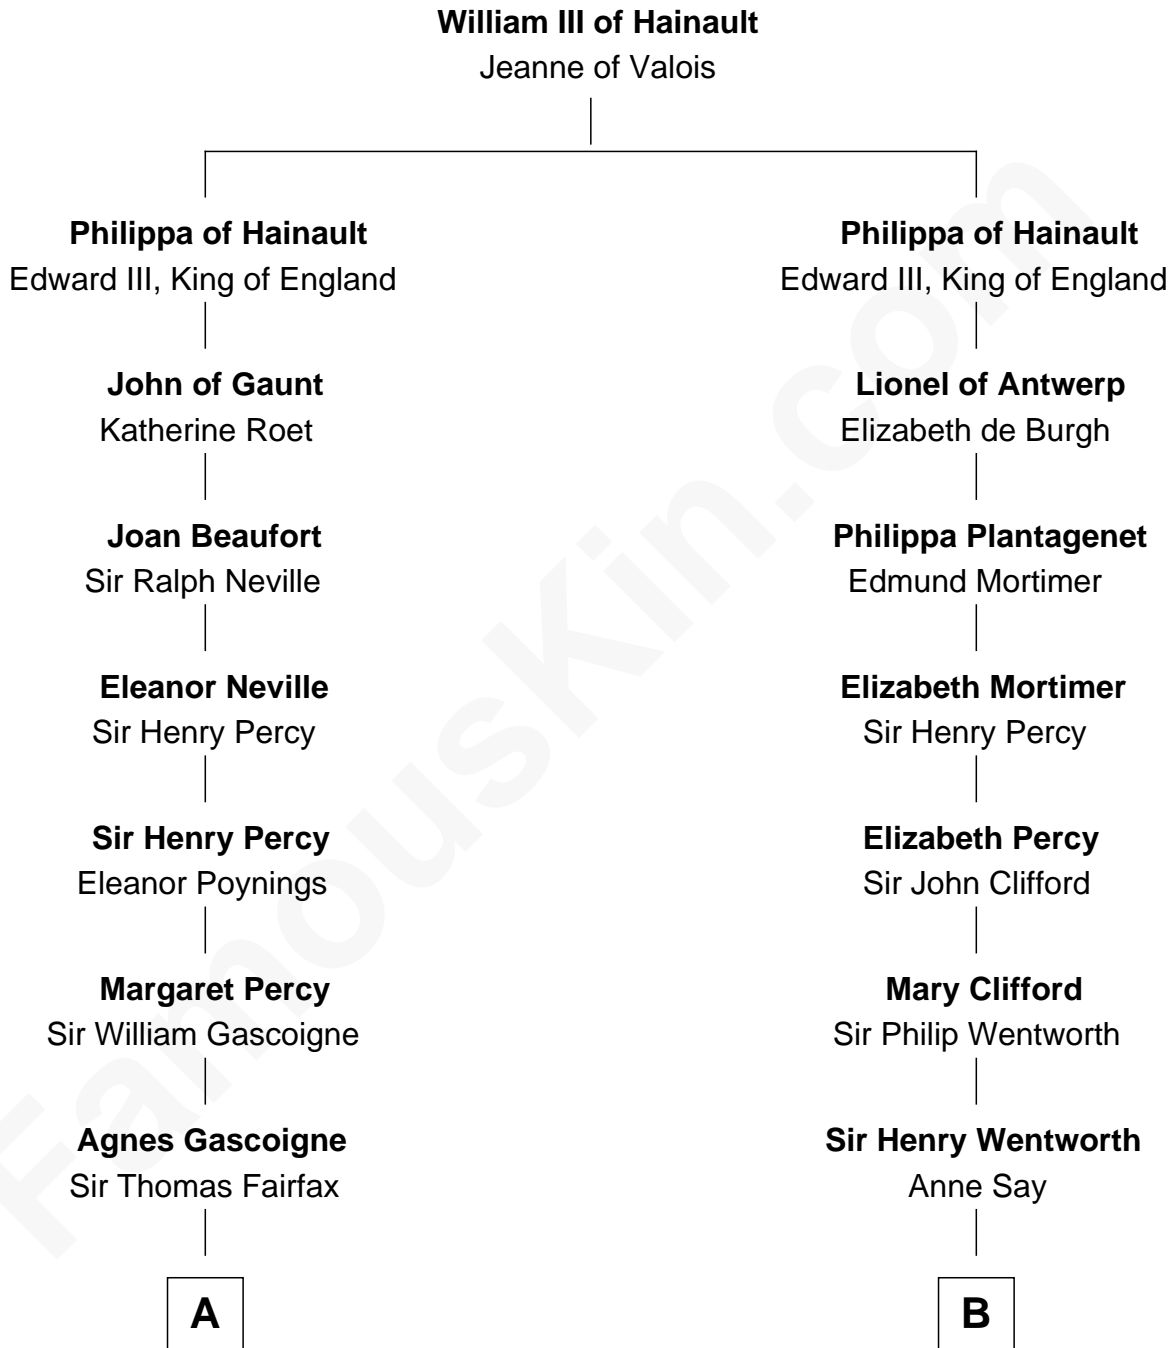

FamousKin.com

Relationship Chart of

Catherine Middleton

Princess of Wales

8th cousin 13 times removed of

Jane Seymour

3rd Wife of King Henry VIII

C

Francis Martineau Lupton

Harriet Albina Davis

Olive Christina Lupton

Richard Noel Middleton

Peter Francis Middleton

Valerie Glassborow

Michael Francis Middleton

Carole Elizabeth Goldsmith

Catherine Middleton

Princess of Wales