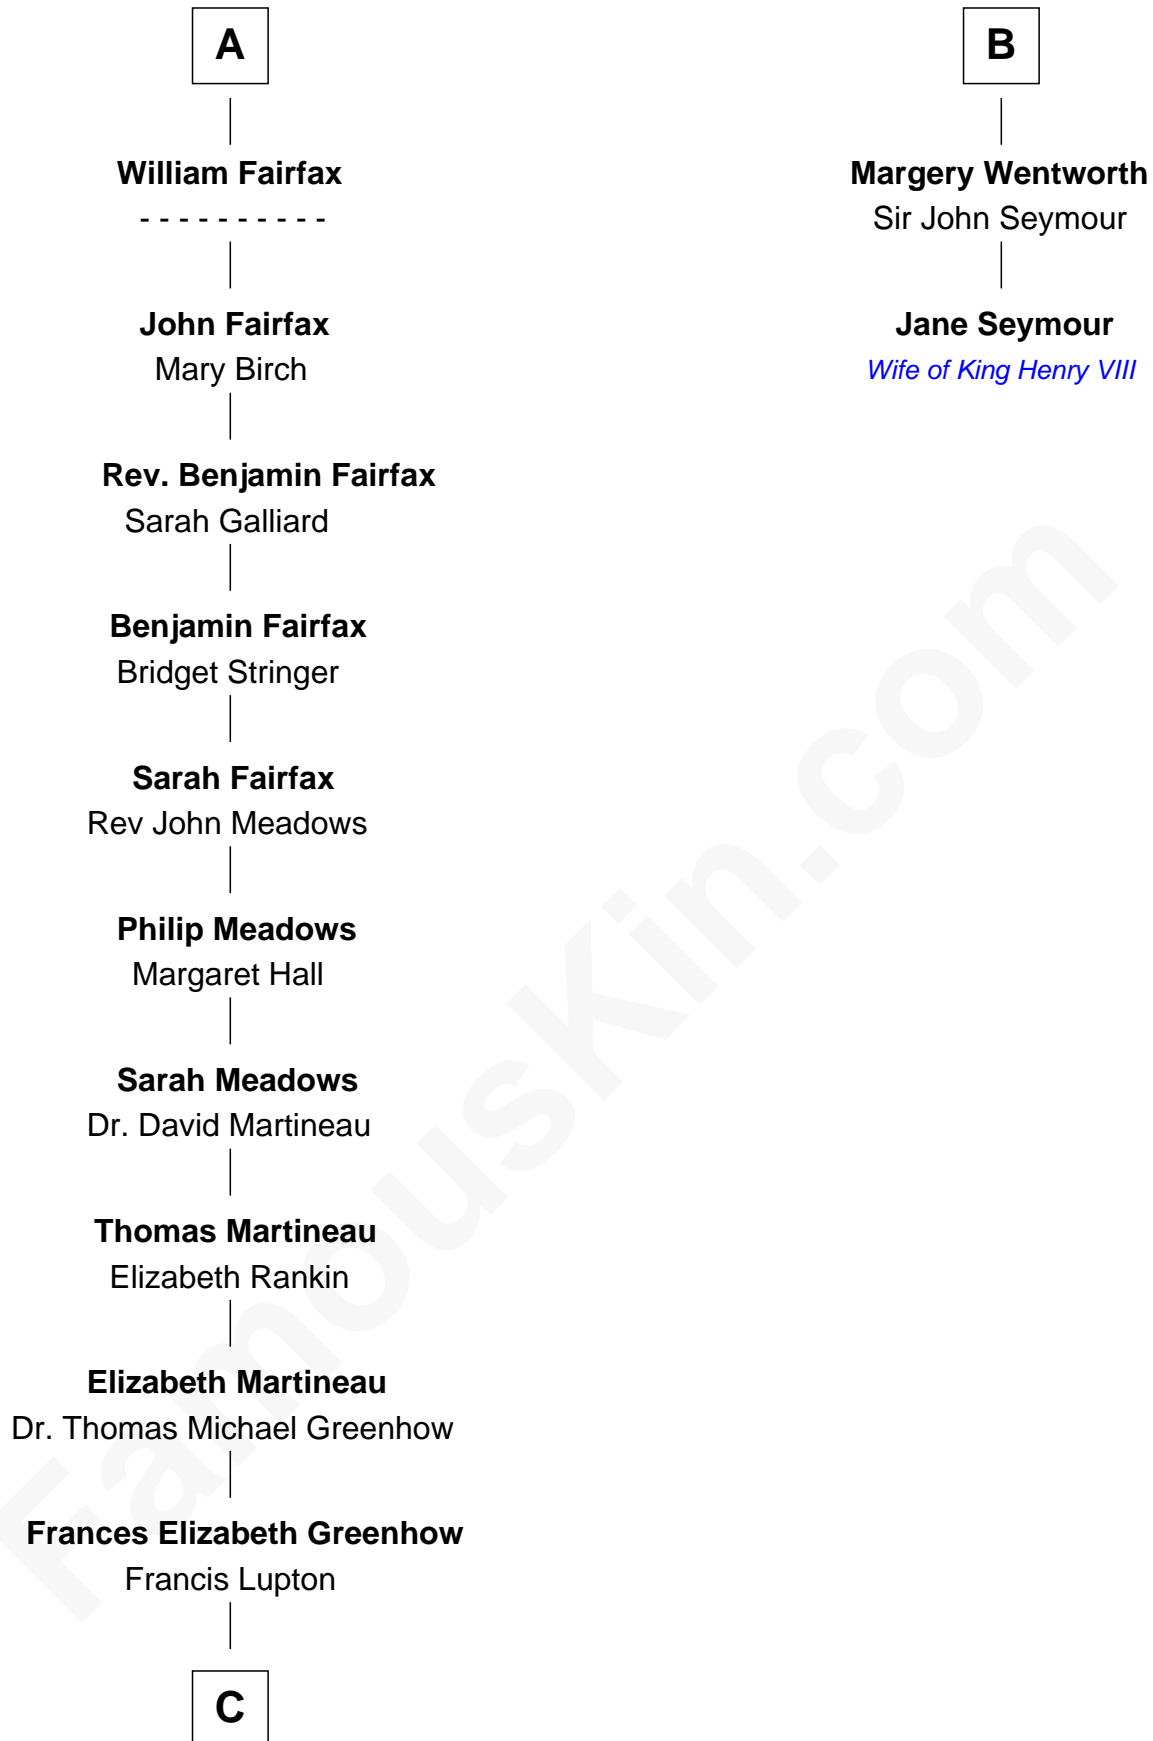

FamousKin.com

Relationship Chart of

Catherine Middleton

Princess of Wales

8th cousin 13 times removed of

Jane Seymour

3rd Wife of King Henry VIII

C

Francis Martineau Lupton

Harriet Albina Davis

Olive Christina Lupton

Richard Noel Middleton

Peter Francis Middleton

Valerie Glassborow

Michael Francis Middleton

Carole Elizabeth Goldsmith