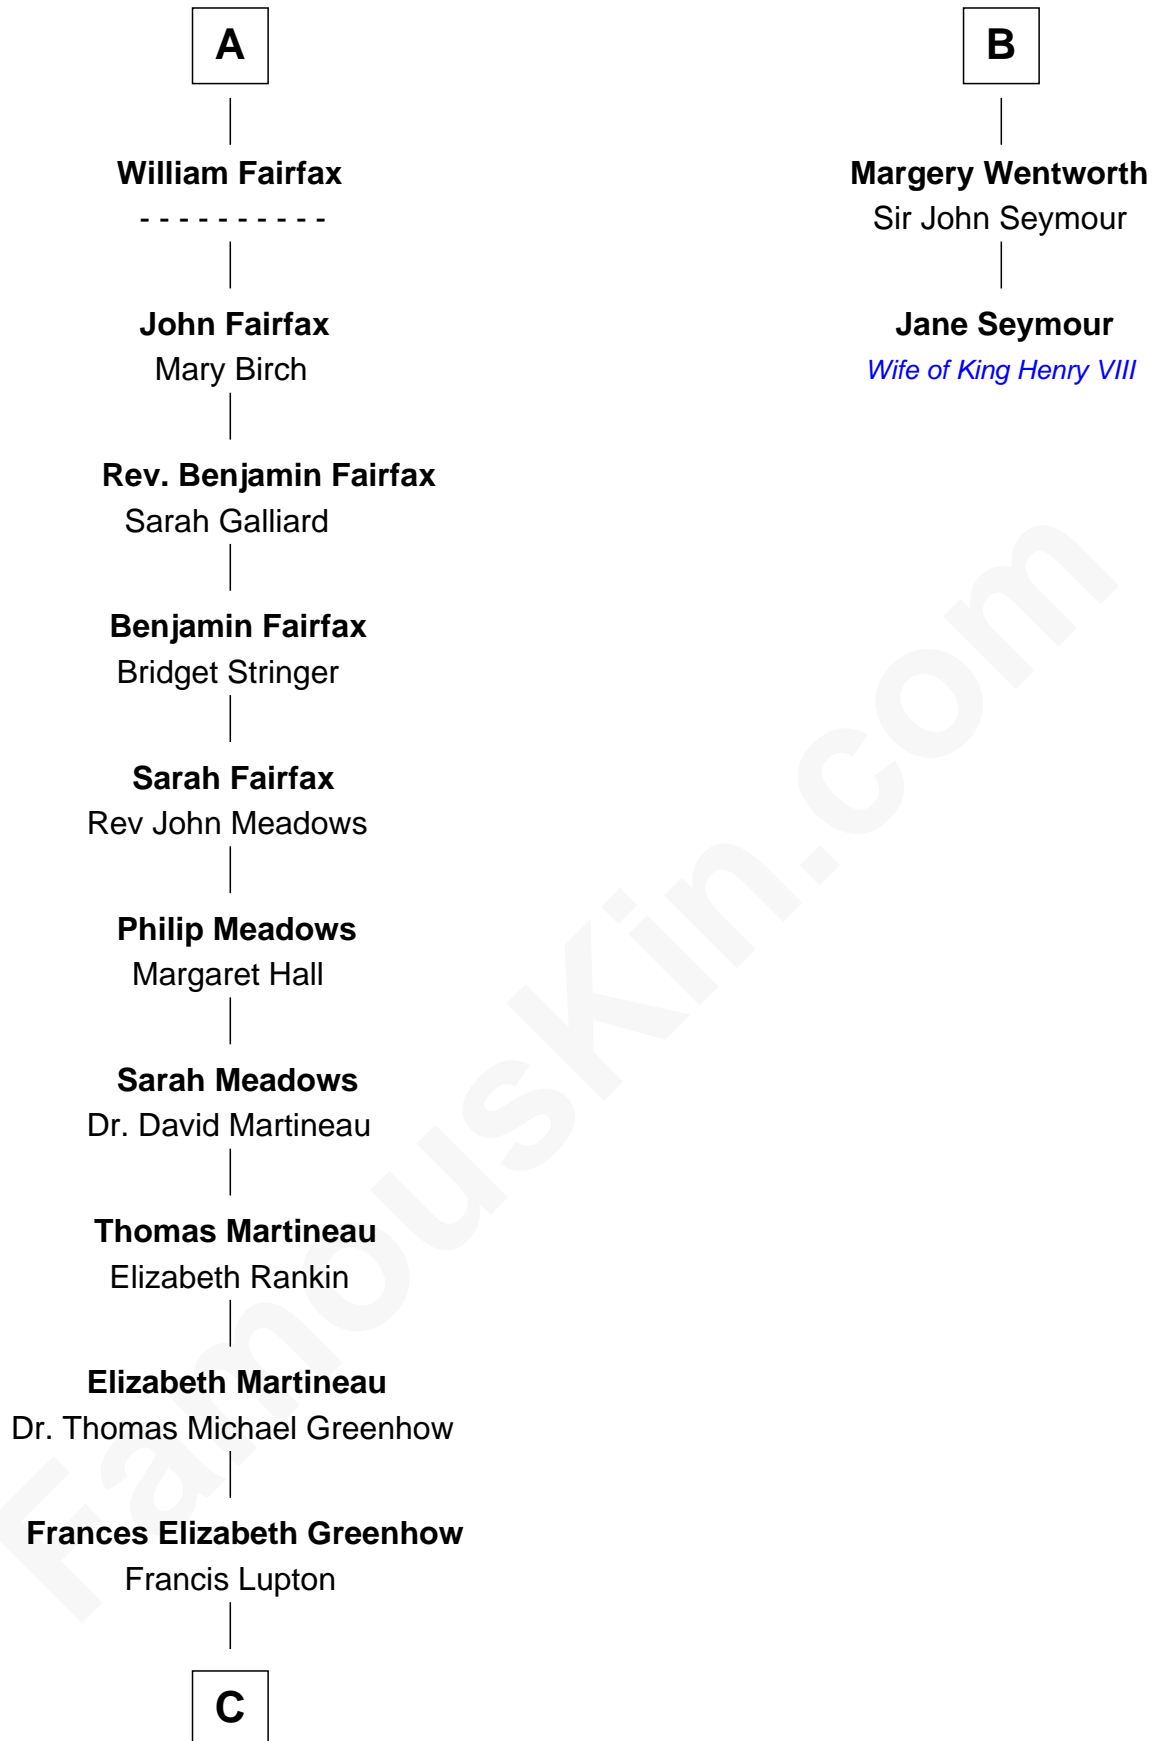

FamousKin.com

Relationship Chart of

Catherine Middleton

Princess of Wales

8th cousin 13 times removed of

Jane Seymour

3rd Wife of King Henry VIII

Eudo la Zouche
Milicent de Cantilupe

Eve la Zouche
Sir Maurice de Berkeley

Thomas de Berkeley
Katherine de Clyvedon

Sir John Berkeley
Elizabeth Betteshorne

Eleanor Berkeley
Sir Richard Poynings

Eleanor Poynings
Sir Henry Percy

Margaret Percy
Sir William Gascoigne

Agnes Gascoigne
Sir Thomas Fairfax

A

Sir William la Zouche
Maud Lovel

Milicent la Zouche
Sir William Deincourt

Margaret Deincourt
Sir Robert de Tibetot

Elizabeth de Tibetot
Sir Philip le Despencer

Margery Despencer
Sir Roger Wentworth

Sir Philip Wentworth
Mary Clifford

Sir Henry Wentworth
Anne Say

B

C

Francis Martineau Lupton

Harriet Albina Davis

Olive Christina Lupton

Richard Noel Middleton