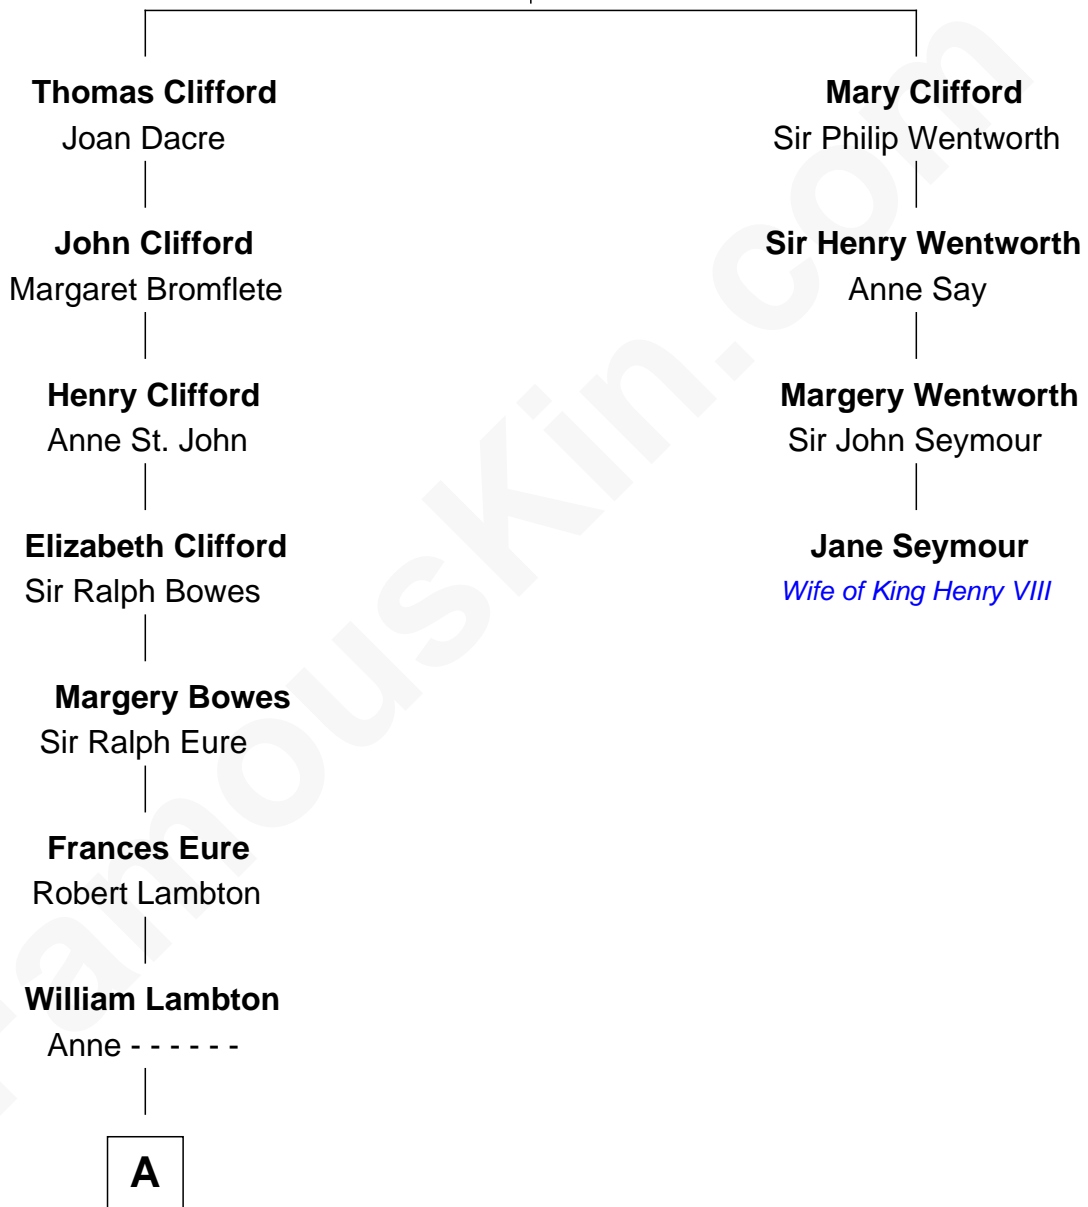

## Relationship Chart of

### Catherine Middleton

*Princess of Wales*

3rd cousin 16 times removed of

### Jane Seymour

*3rd Wife of King Henry VIII*

**Sir John Clifford**

Elizabeth Percy

**B**

—  
**Dorothy Harrison**

Ronald John James Goldsmith

—  
**Carole Elizabeth Goldsmith**

Michael Francis Middleton

—  
**Catherine Middleton**

*Princess of Wales*

FamousKin.com