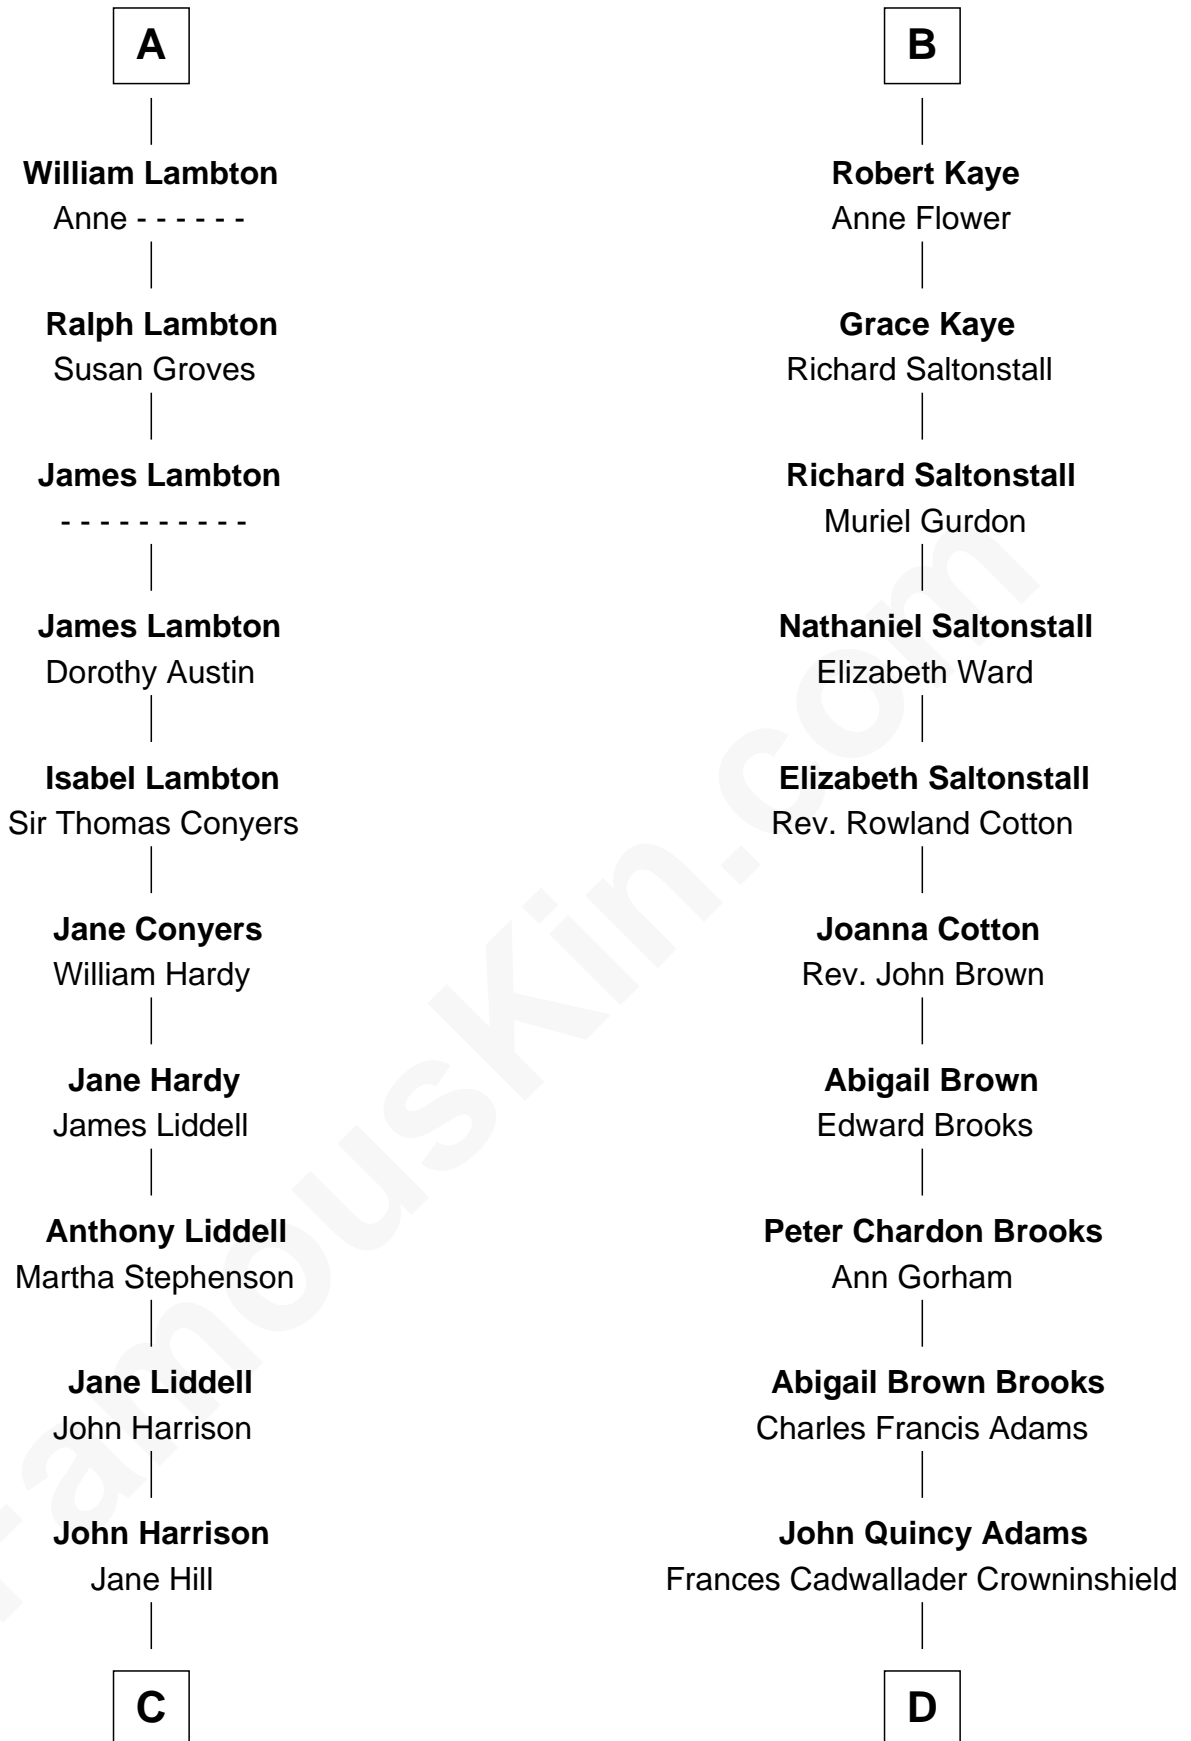

# FamousKin.com Relationship Chart of

**Catherine Middleton**

*Princess of Wales*

19th cousin 1 time removed of

**John Adams Morgan**

*1952 Olympic Sailing Gold Medalist*

**Sir Roger de Clifford**

Maud de Beauchamp

Sir John Melton

**Margaret Melton**

John Markenfield

**John Markenfield**

Margaret Hopton

**Sir Thomas Markenfield**

Eleanor Conyers

**Sir Ninian Markenfield**

Dorothy Gascoigne

**Alice Markenfield**

Sir Robert Mauleverer

**Dorothy Mauleverer**

John Kaye

**B**

**C**

**Thomas Harrison**  
Elizabeth Mary Temple

**Dorothy Harrison**  
Ronald John James Goldsmith

**Carole Elizabeth Goldsmith**  
Michael Francis Middleton

**Catherine Middleton**  
*Princess of Wales*

**D**

**Charles Francis Adams**  
Frances Lovering