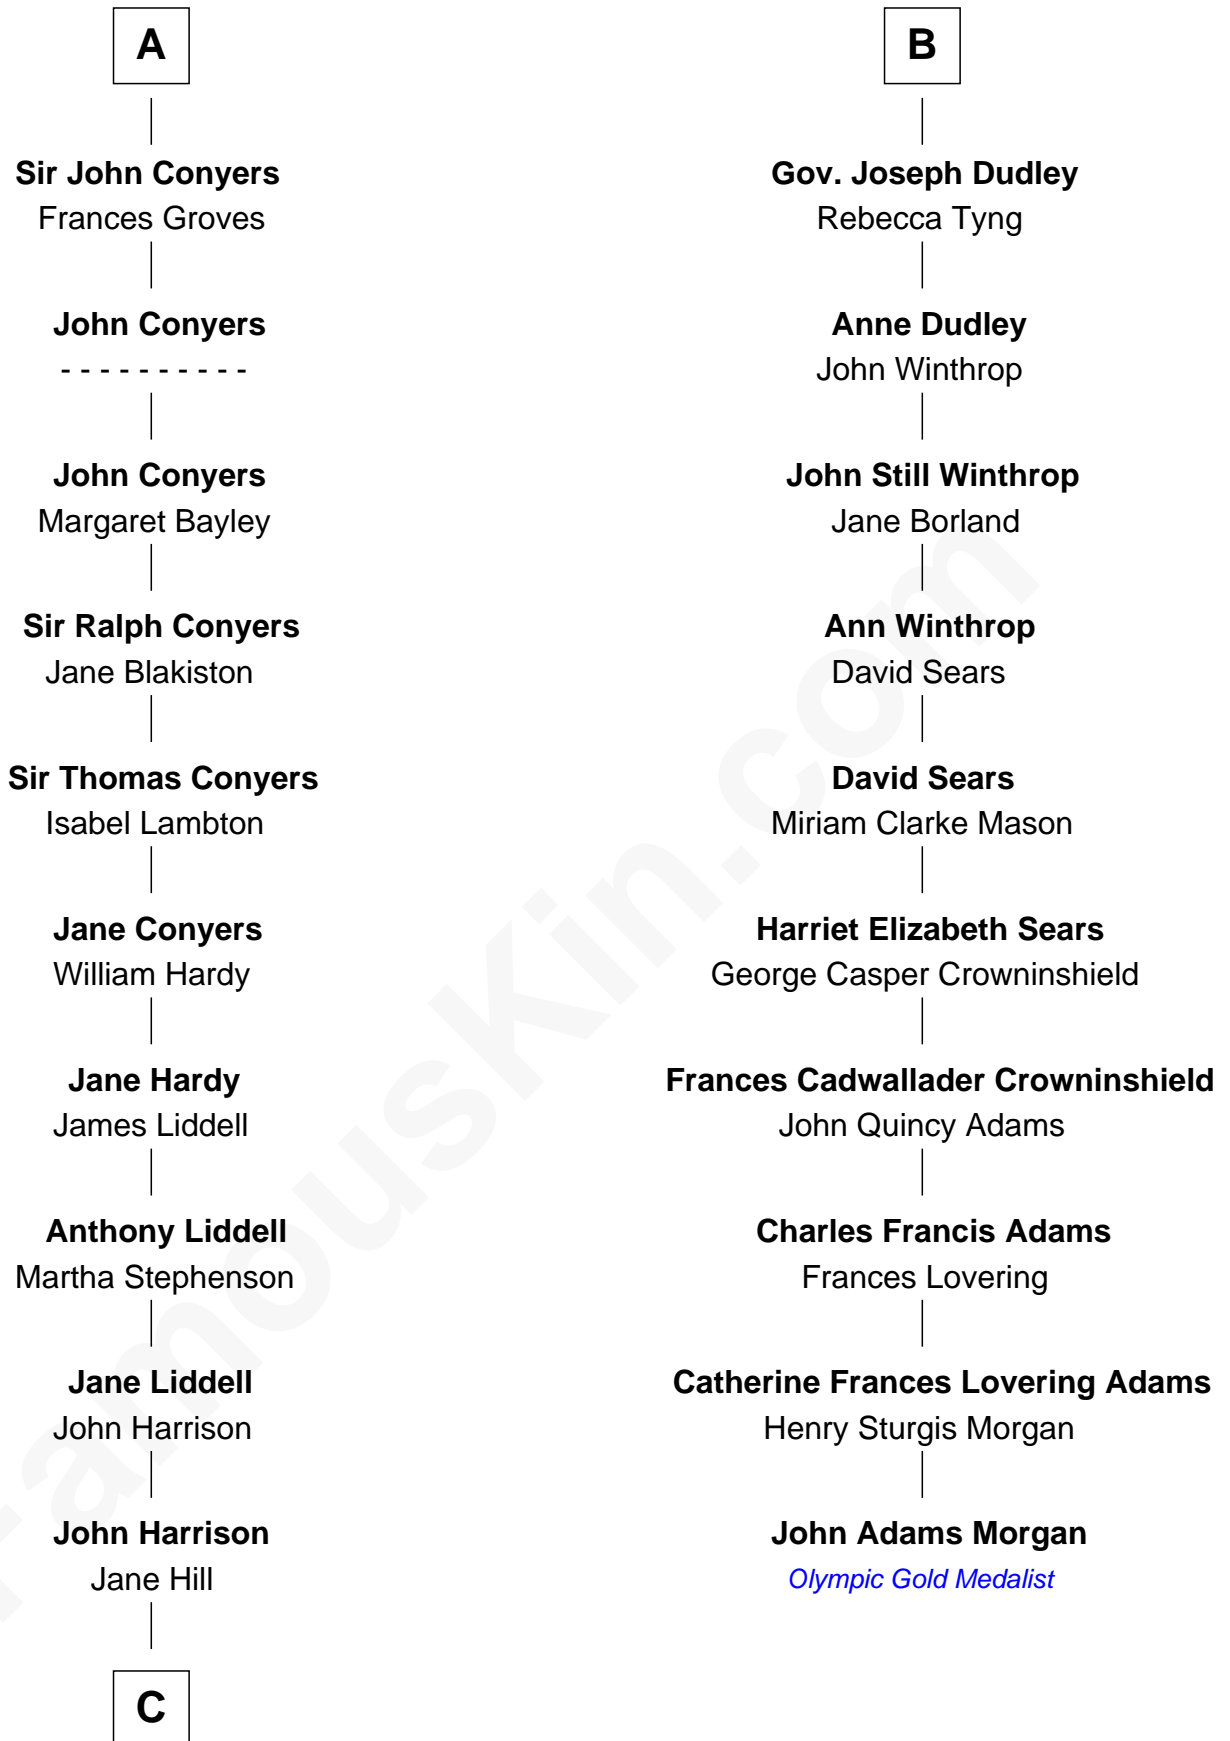

FamousKin.com
Relationship Chart of
Catherine Middleton
Princess of Wales

16th cousin 4 times removed of

John Adams Morgan
1952 Olympic Sailing Gold Medalist

C

—
Thomas Harrison
Elizabeth Mary Temple

—
Dorothy Harrison
Ronald John James Goldsmith

—
Carole Elizabeth Goldsmith
Michael Francis Middleton

—
Catherine Middleton
Princess of Wales