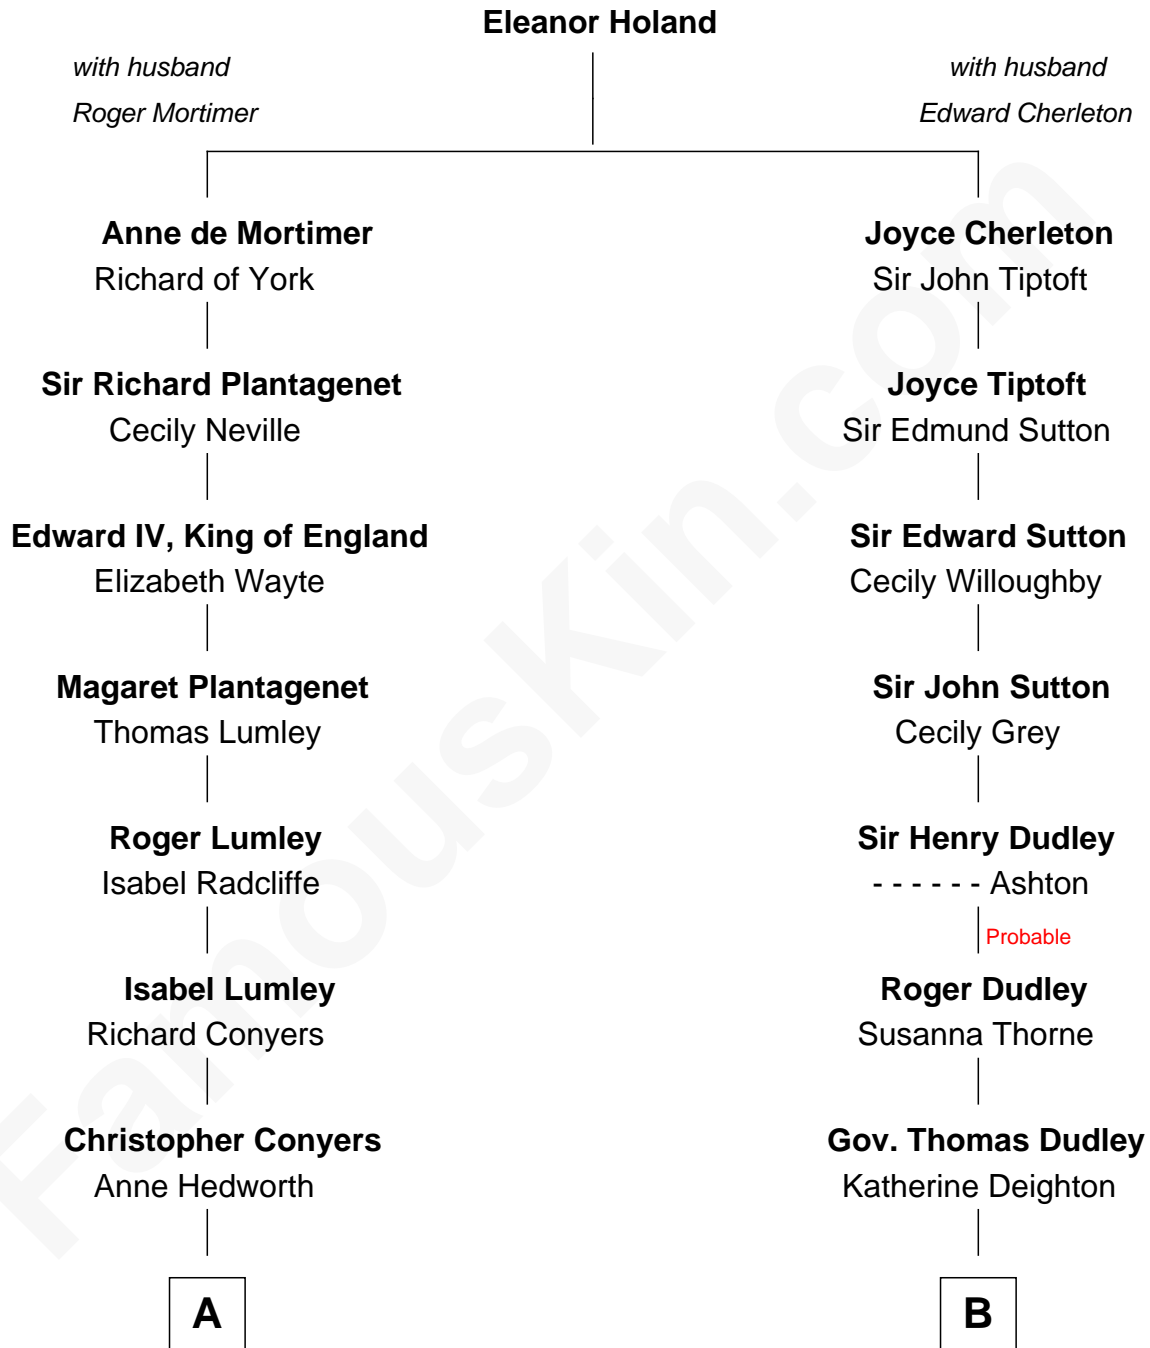

FamousKin.com
Relationship Chart of
Catherine Middleton
Princess of Wales

16th cousin 4 times removed of

John Adams Morgan
1952 Olympic Sailing Gold Medalist

C

—
Thomas Harrison
Elizabeth Mary Temple

—
Dorothy Harrison
Ronald John James Goldsmith

—
Carole Elizabeth Goldsmith
Michael Francis Middleton

—
Catherine Middleton
Princess of Wales