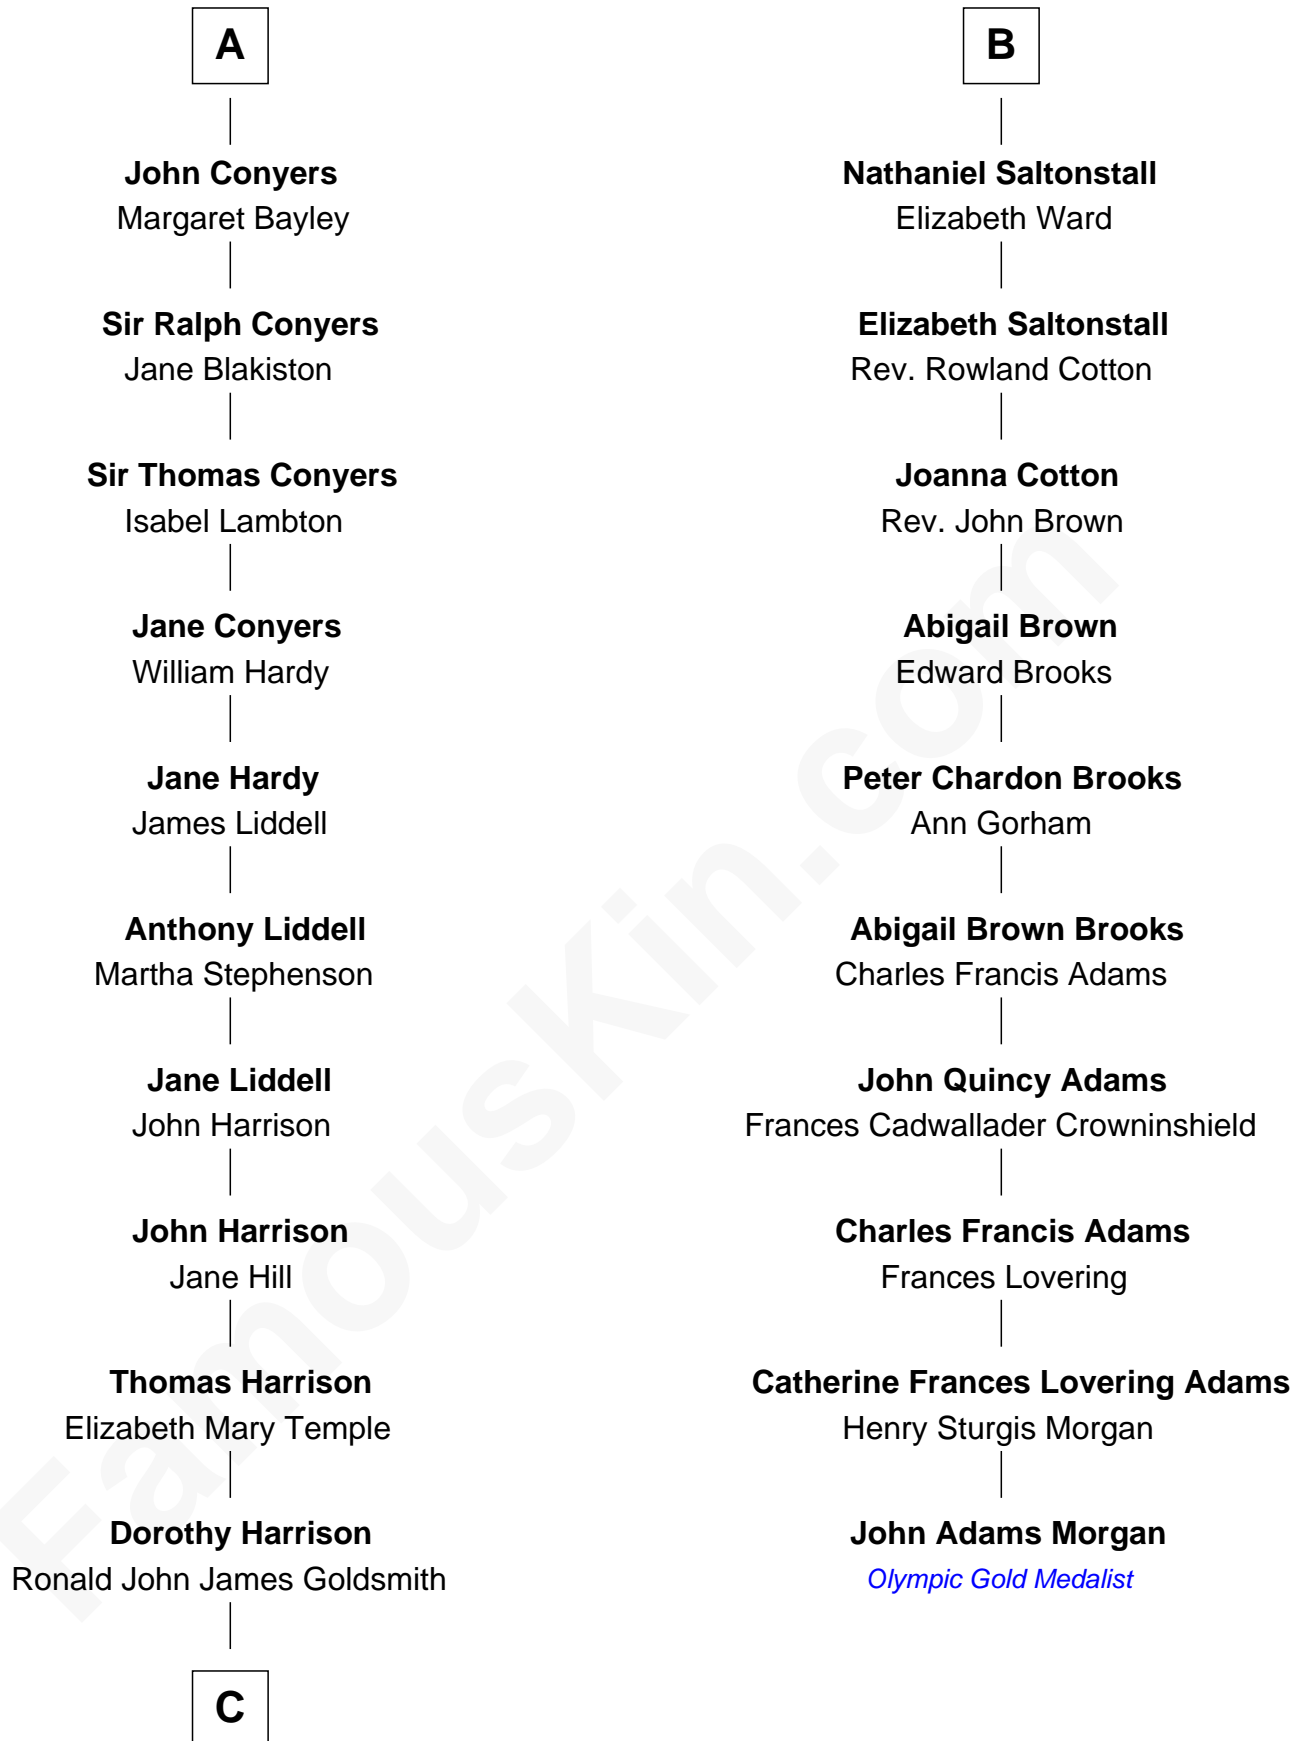

FamousKin.com Relationship Chart of

Catherine Middleton

Princess of Wales

16th cousin 2 times removed of

John Adams Morgan

1952 Olympic Sailing Gold Medalist

Sir John Conyers

Margery Darcy

C

Carole Elizabeth Goldsmith

Michael Francis Middleton

Catherine Middleton

Princess of Wales

FamousKin.com