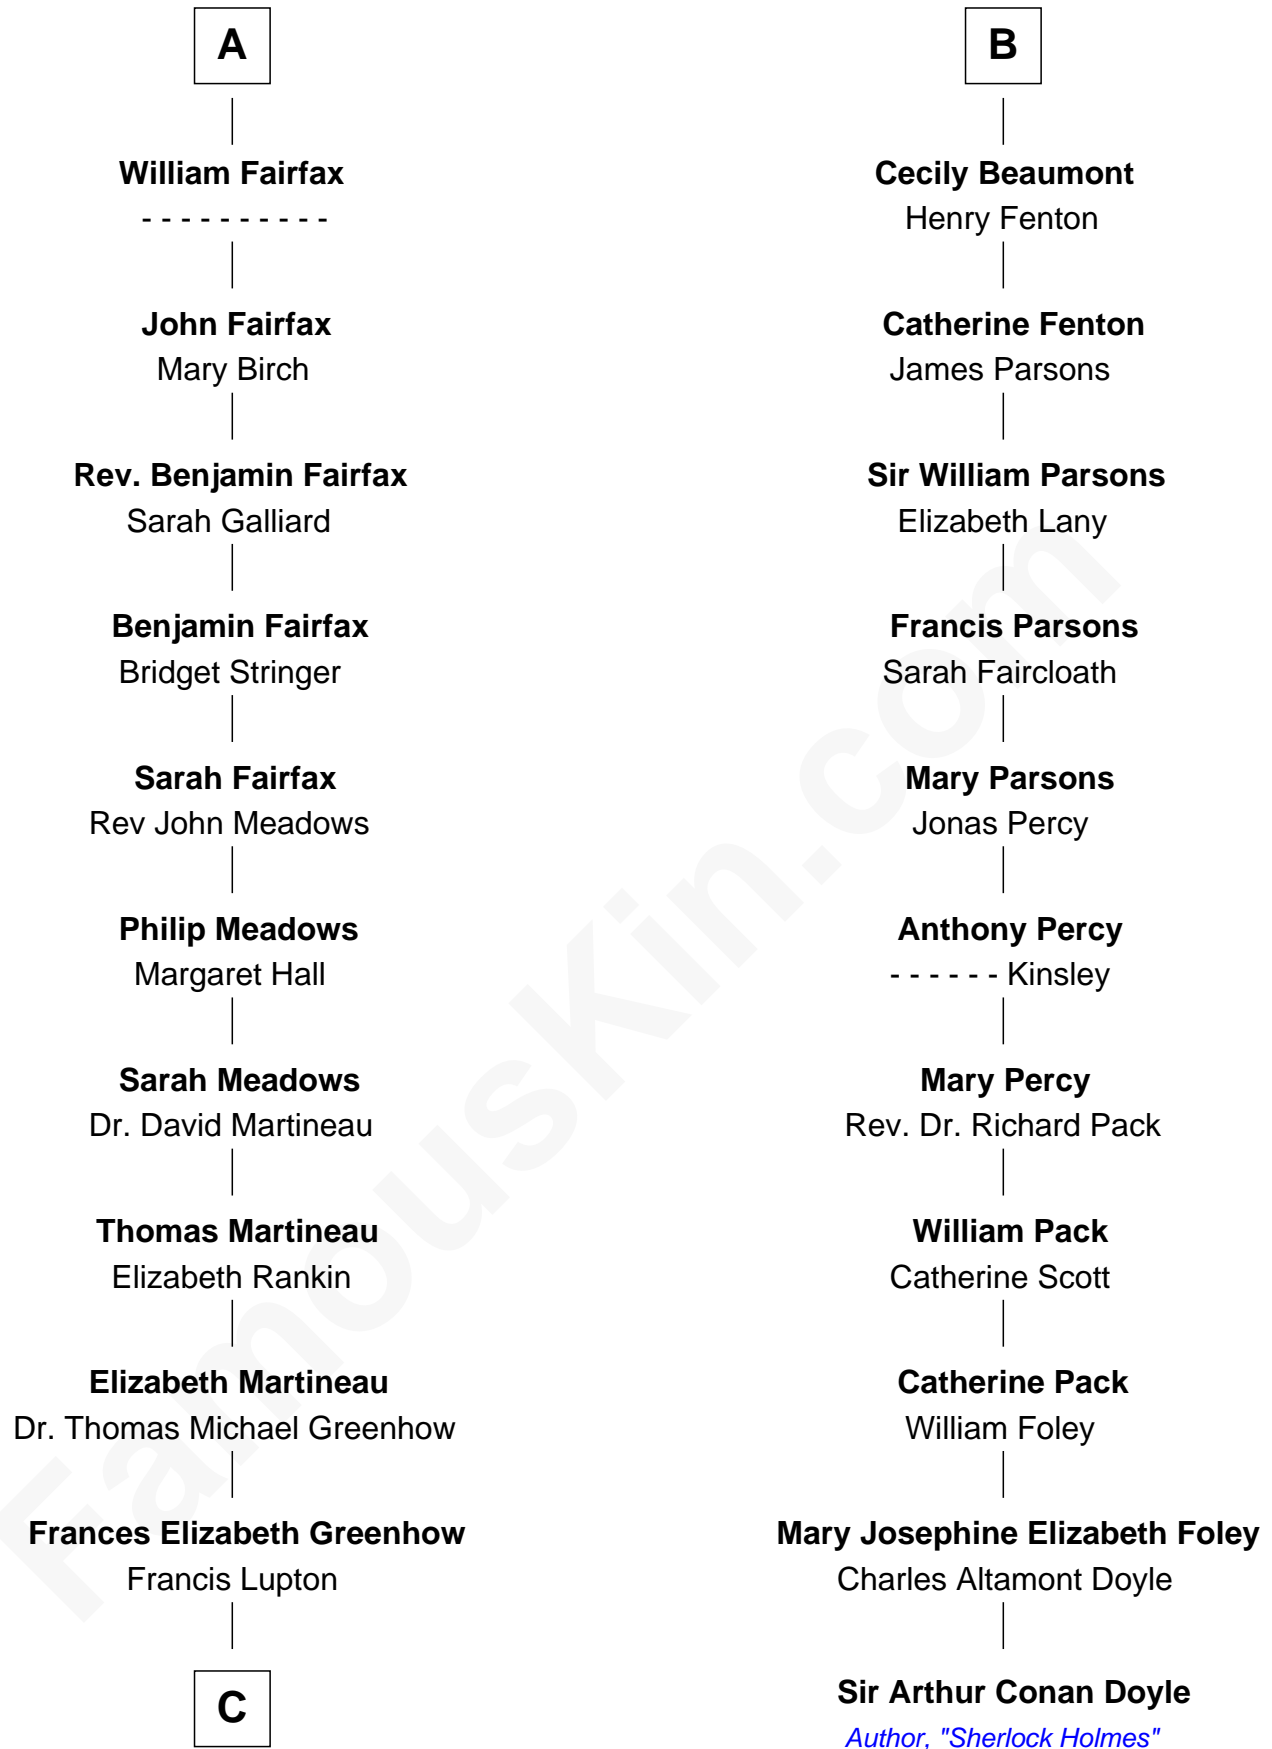

FamousKin.com
Relationship Chart of
Catherine Middleton
Princess of Wales

17th cousin 4 times removed of
Sir Arthur Conan Doyle
Author, "Sherlock Holmes"

C

Francis Martineau Lupton

Harriet Albina Davis

Olive Christina Lupton

Richard Noel Middleton

Peter Francis Middleton

Valerie Glassborow

Michael Francis Middleton

Carole Elizabeth Goldsmith

Catherine Middleton

Princess of Wales