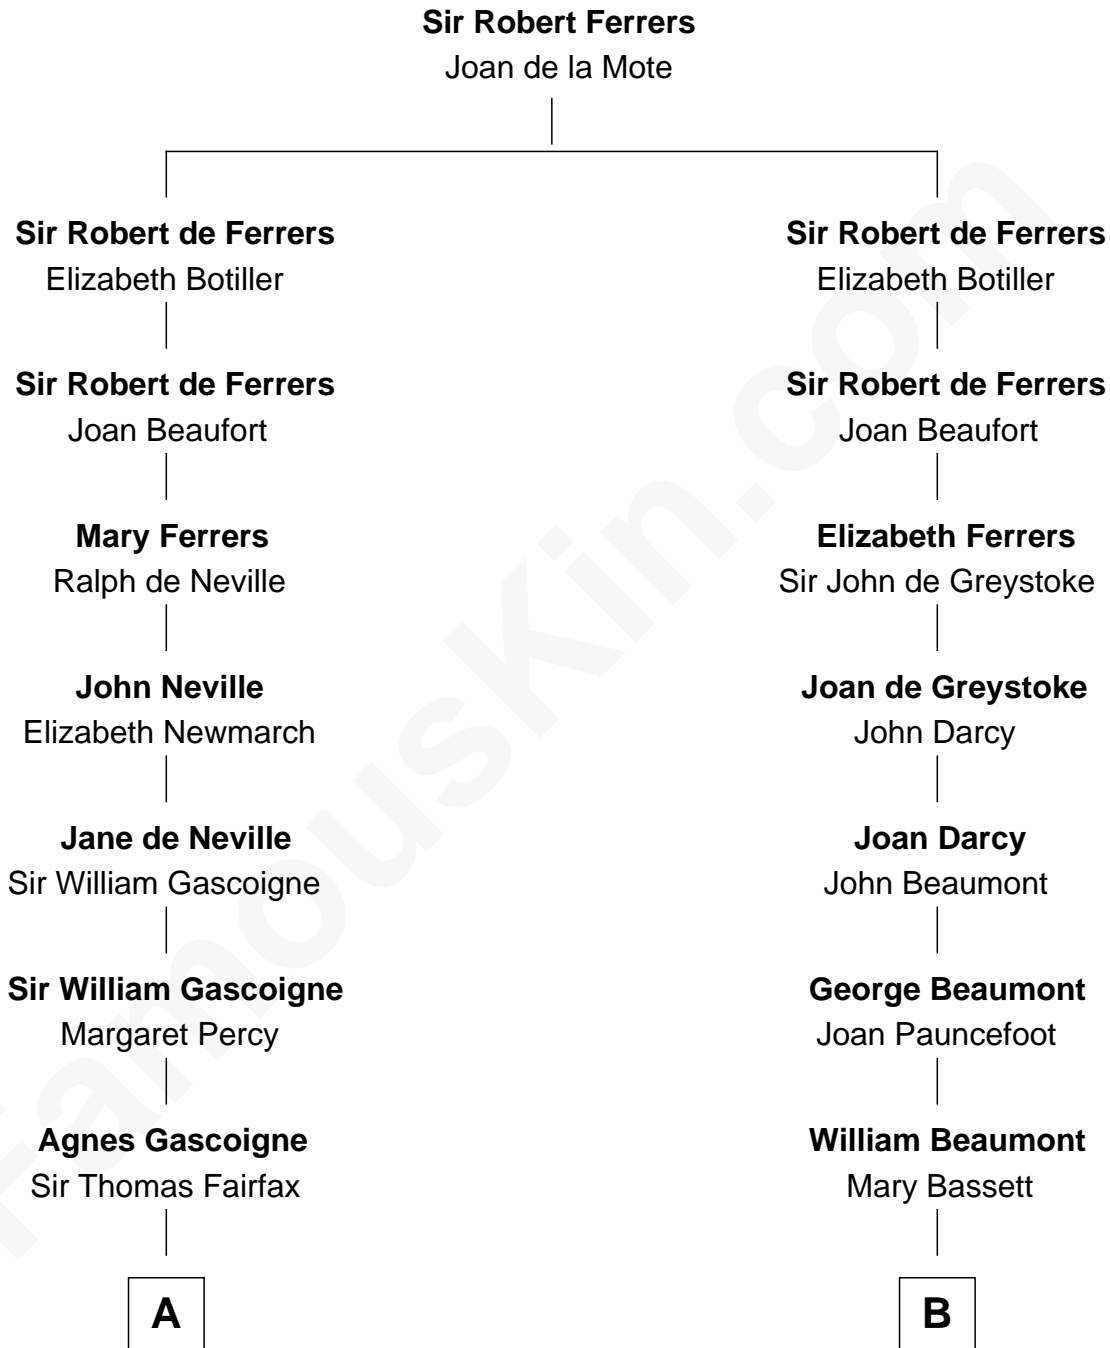

FamousKin.com
Relationship Chart of
Catherine Middleton
Princess of Wales

17th cousin 4 times removed of
Sir Arthur Conan Doyle
Author, "Sherlock Holmes"

C

Francis Martineau Lupton

Harriet Albina Davis

Olive Christina Lupton

Richard Noel Middleton

Peter Francis Middleton

Valerie Glassborow

Michael Francis Middleton

Carole Elizabeth Goldsmith

Catherine Middleton

Princess of Wales