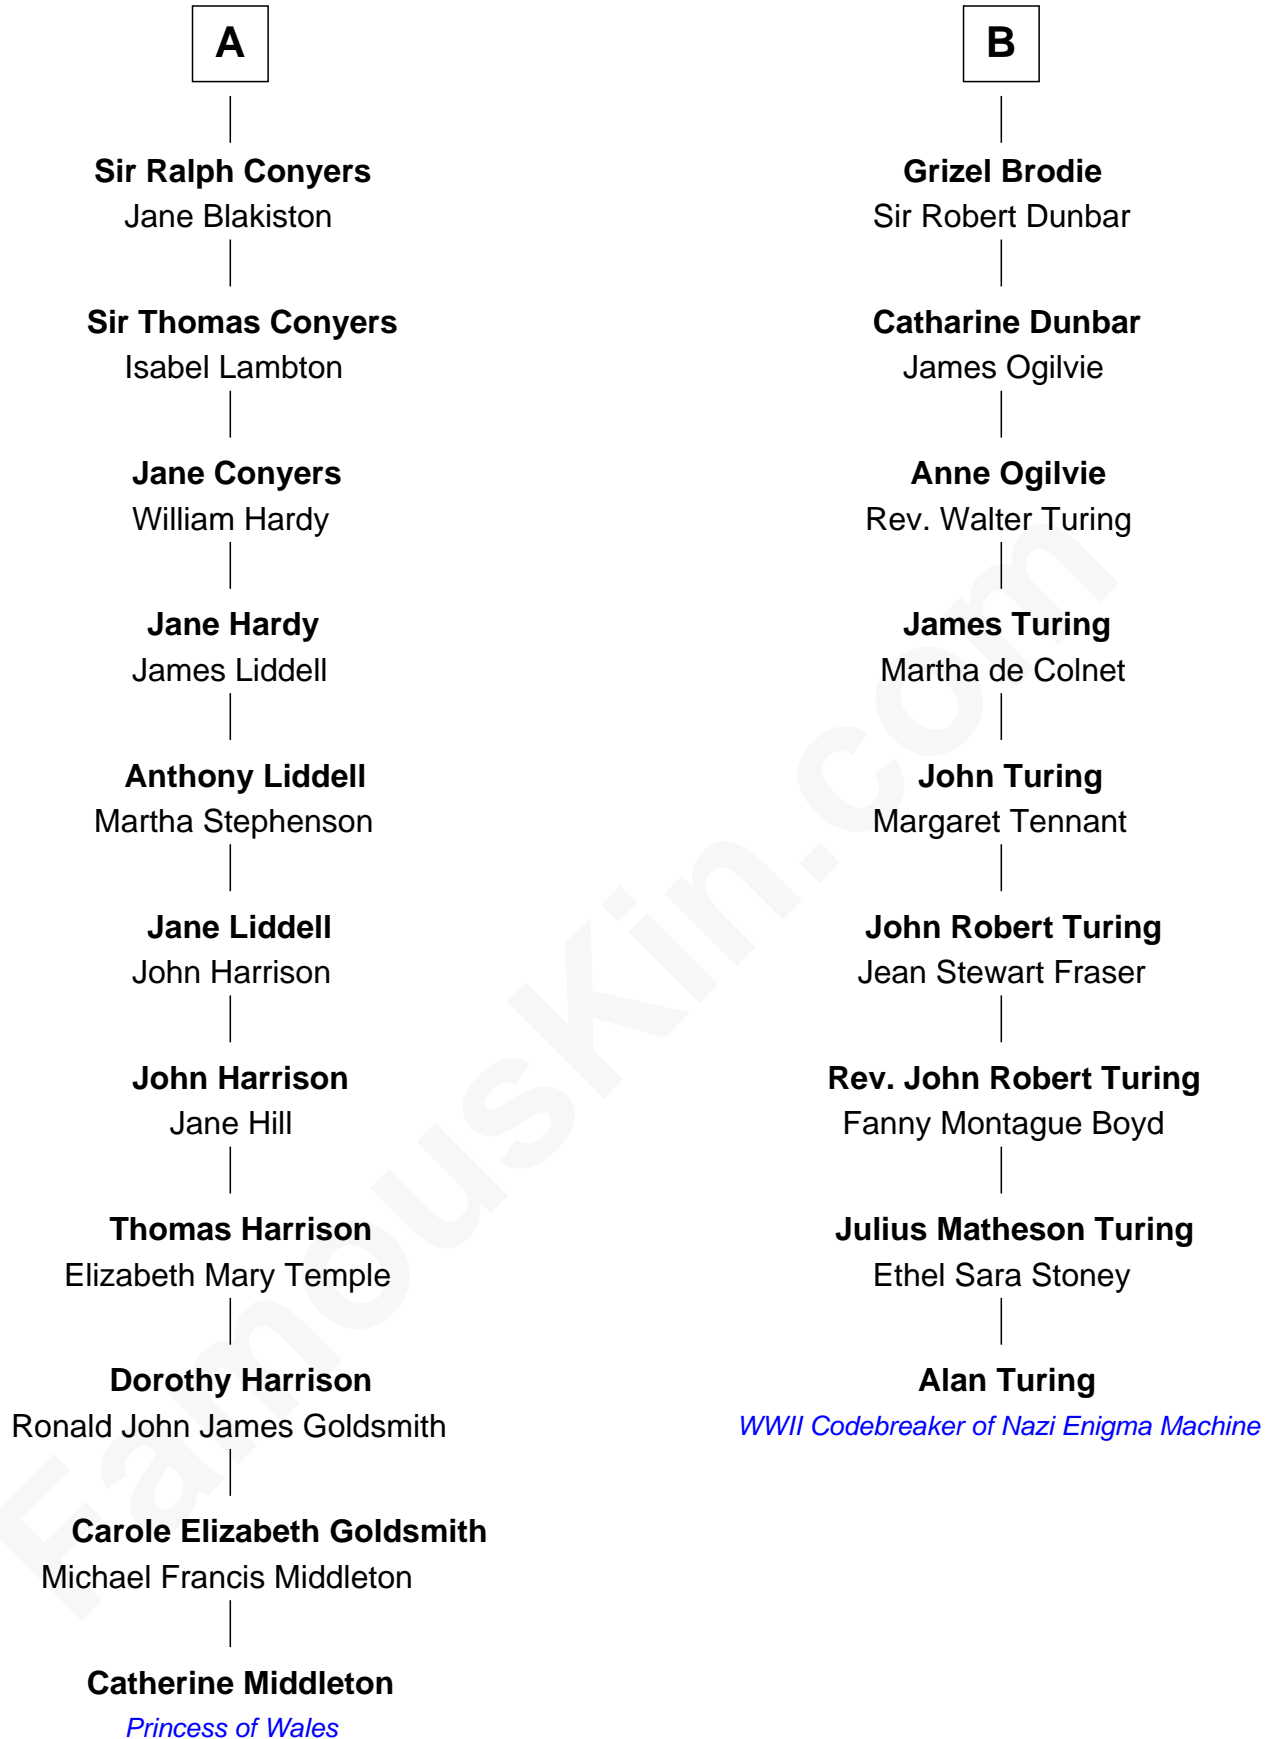

## Relationship Chart of

### Catherine Middleton

Princess of Wales

15th cousin 2 times removed of

**Alan Turing**

WWII Codebreaker of Nazi Enigma Machine

Catherine Middleton photo by [Pat Pilon](#) ([CC BY 2.0](#))