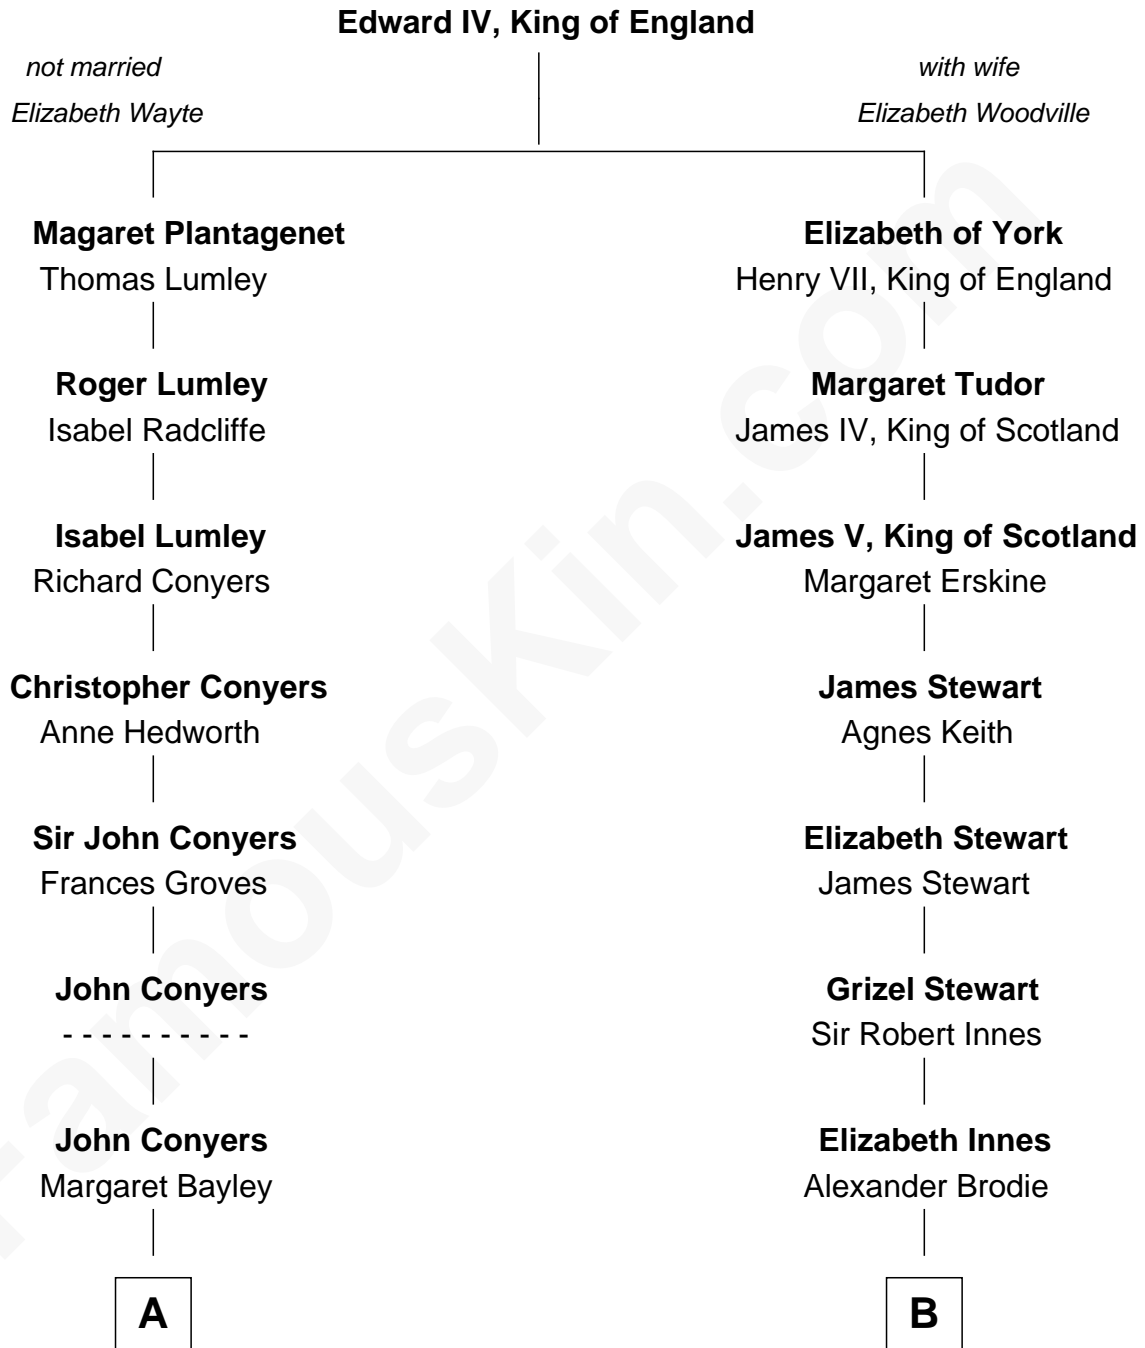

## Relationship Chart of

### Catherine Middleton

Princess of Wales

15th cousin 2 times removed of

**Alan Turing**

WWII Codebreaker of Nazi Enigma Machine

Catherine Middleton photo by [Pat Pilon](#) ([CC BY 2.0](#))