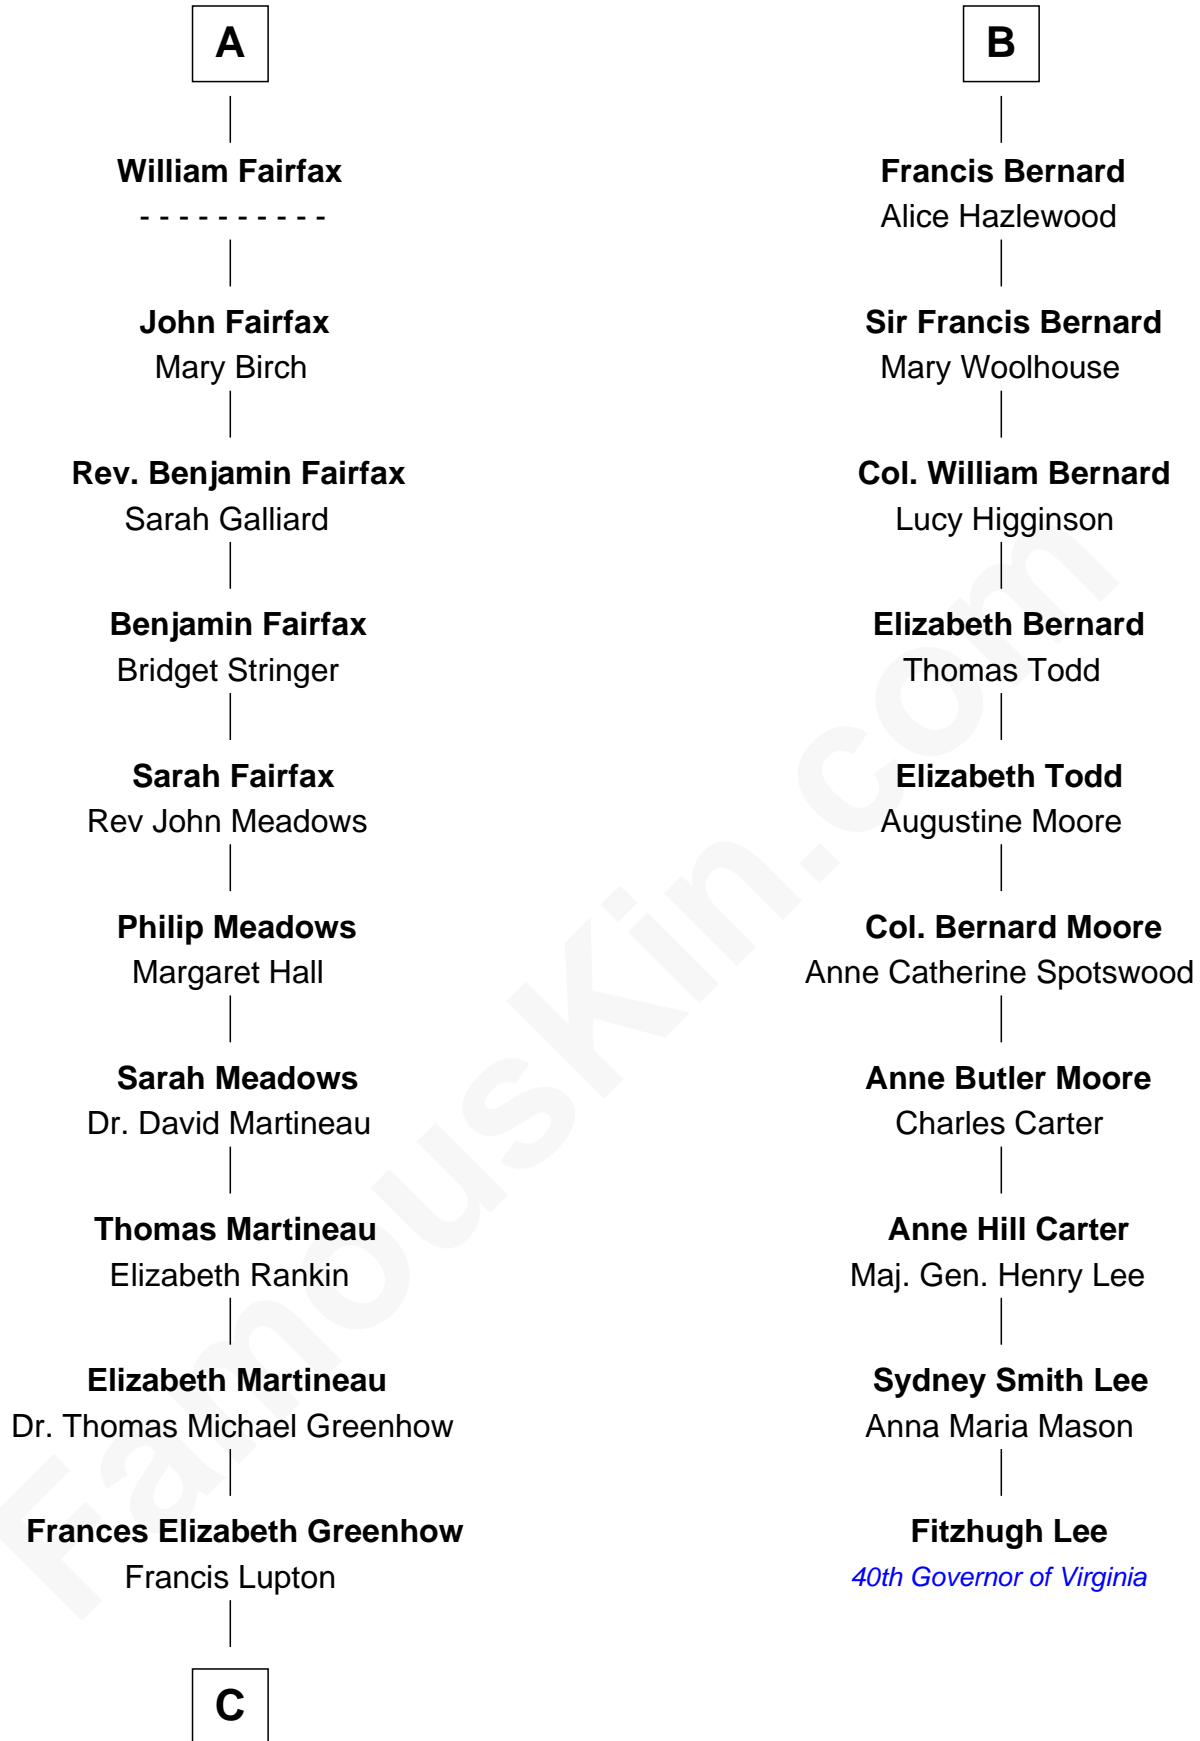

FamousKin.com
Relationship Chart of
Catherine Middleton
Princess of Wales

16th cousin 5 times removed of
Fitzhugh Lee
40th Governor of Virginia

Sir Thomas de Beauchamp
 Katherine de Mortimer

C

Francis Martineau Lupton

Harriet Albina Davis

Olive Christina Lupton

Richard Noel Middleton

Peter Francis Middleton

Valerie Glassborow

Michael Francis Middleton

Carole Elizabeth Goldsmith

Catherine Middleton