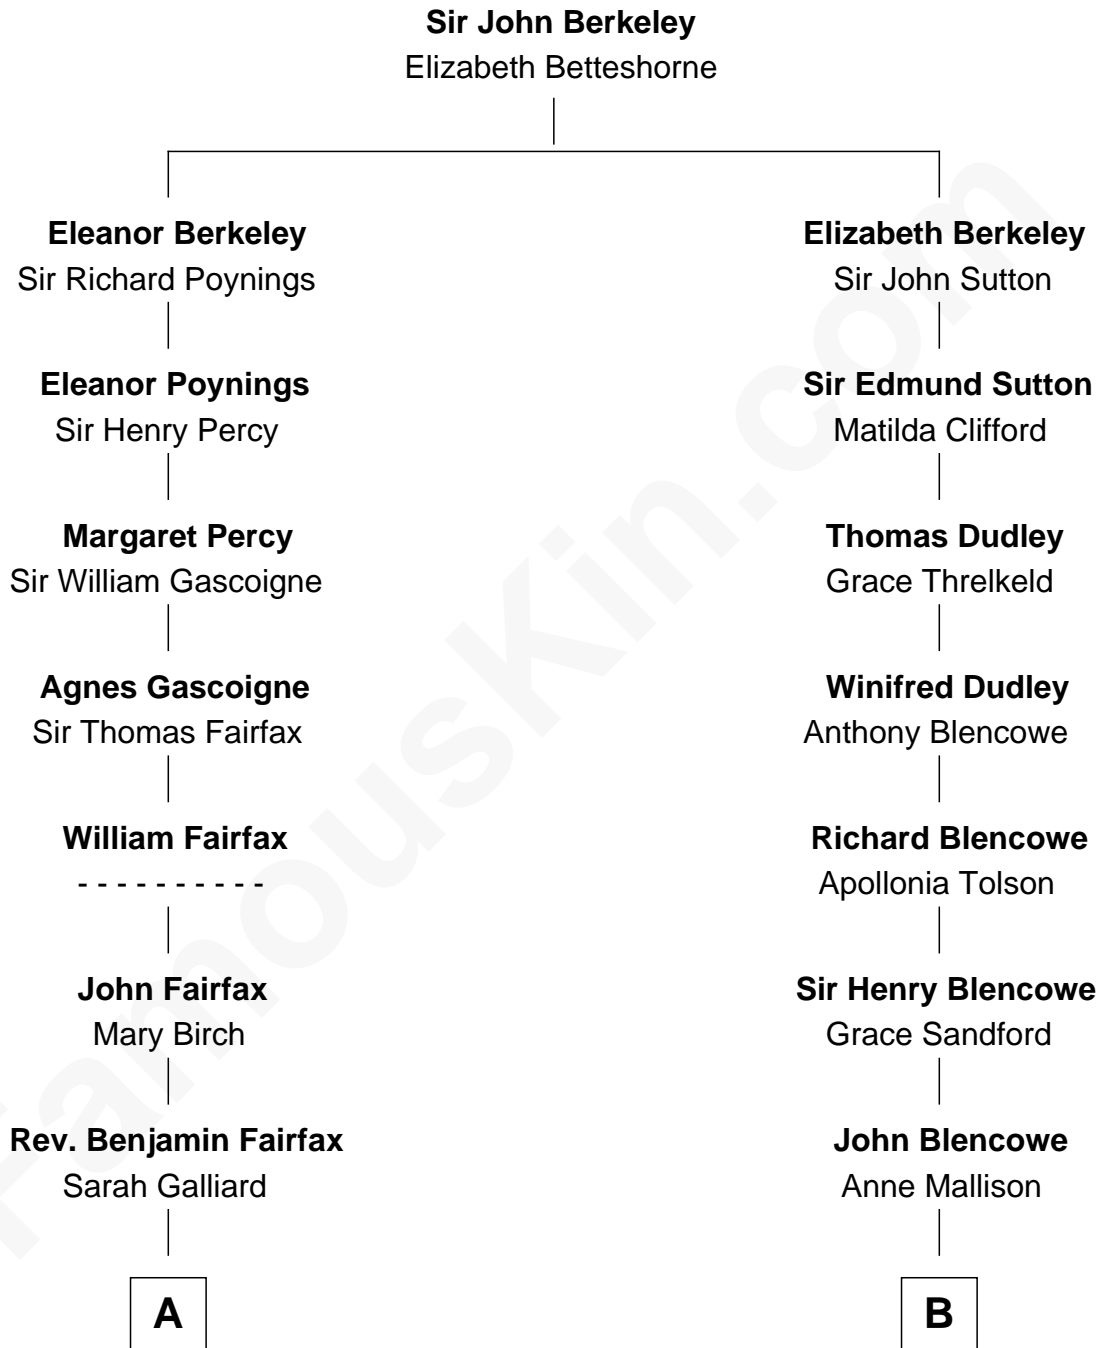

FamousKin.com
Relationship Chart of
Catherine Middleton
Princess of Wales

14th cousin 4 times removed of
Fitzhugh Lee
40th Governor of Virginia

Michael Francis Middleton

Carole Elizabeth Goldsmith

Catherine Middleton

Princess of Wales

FamousKin.com