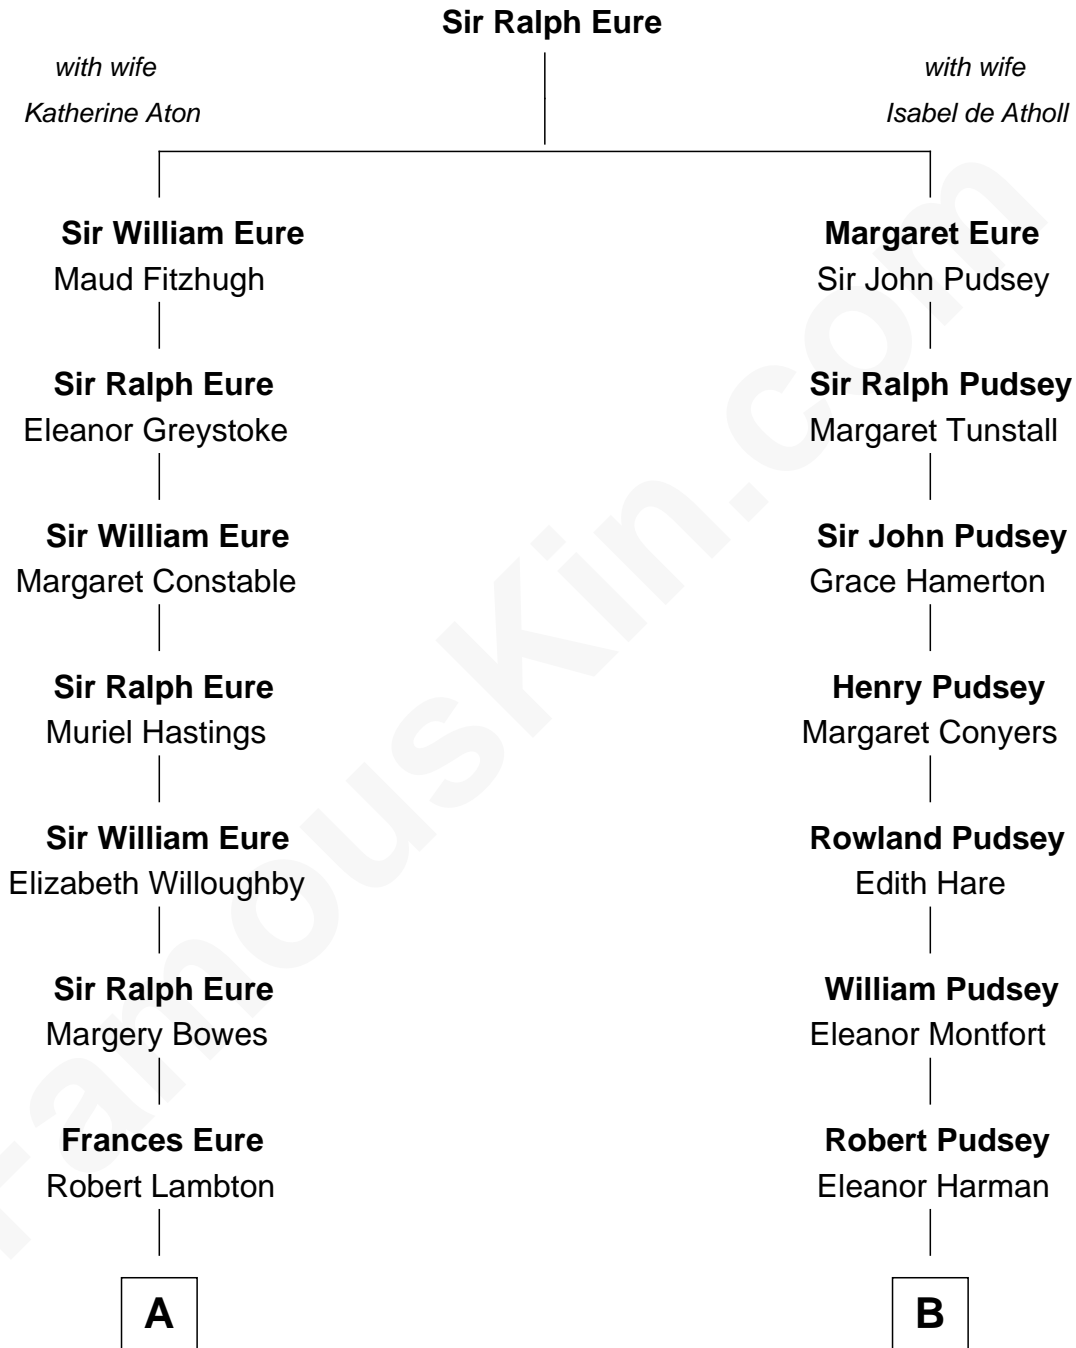

**FamousKin.com**  
**Relationship Chart of**  
**Catherine Middleton**  
*Princess of Wales*

16th cousin 4 times removed of

**Fitzhugh Lee**  
*40th Governor of Virginia*

**C**

—  
**Thomas Harrison**  
Elizabeth Mary Temple

—  
**Dorothy Harrison**  
Ronald John James Goldsmith

—  
**Carole Elizabeth Goldsmith**  
Michael Francis Middleton

—  
**Catherine Middleton**  
*Princess of Wales*

FamousKin.com