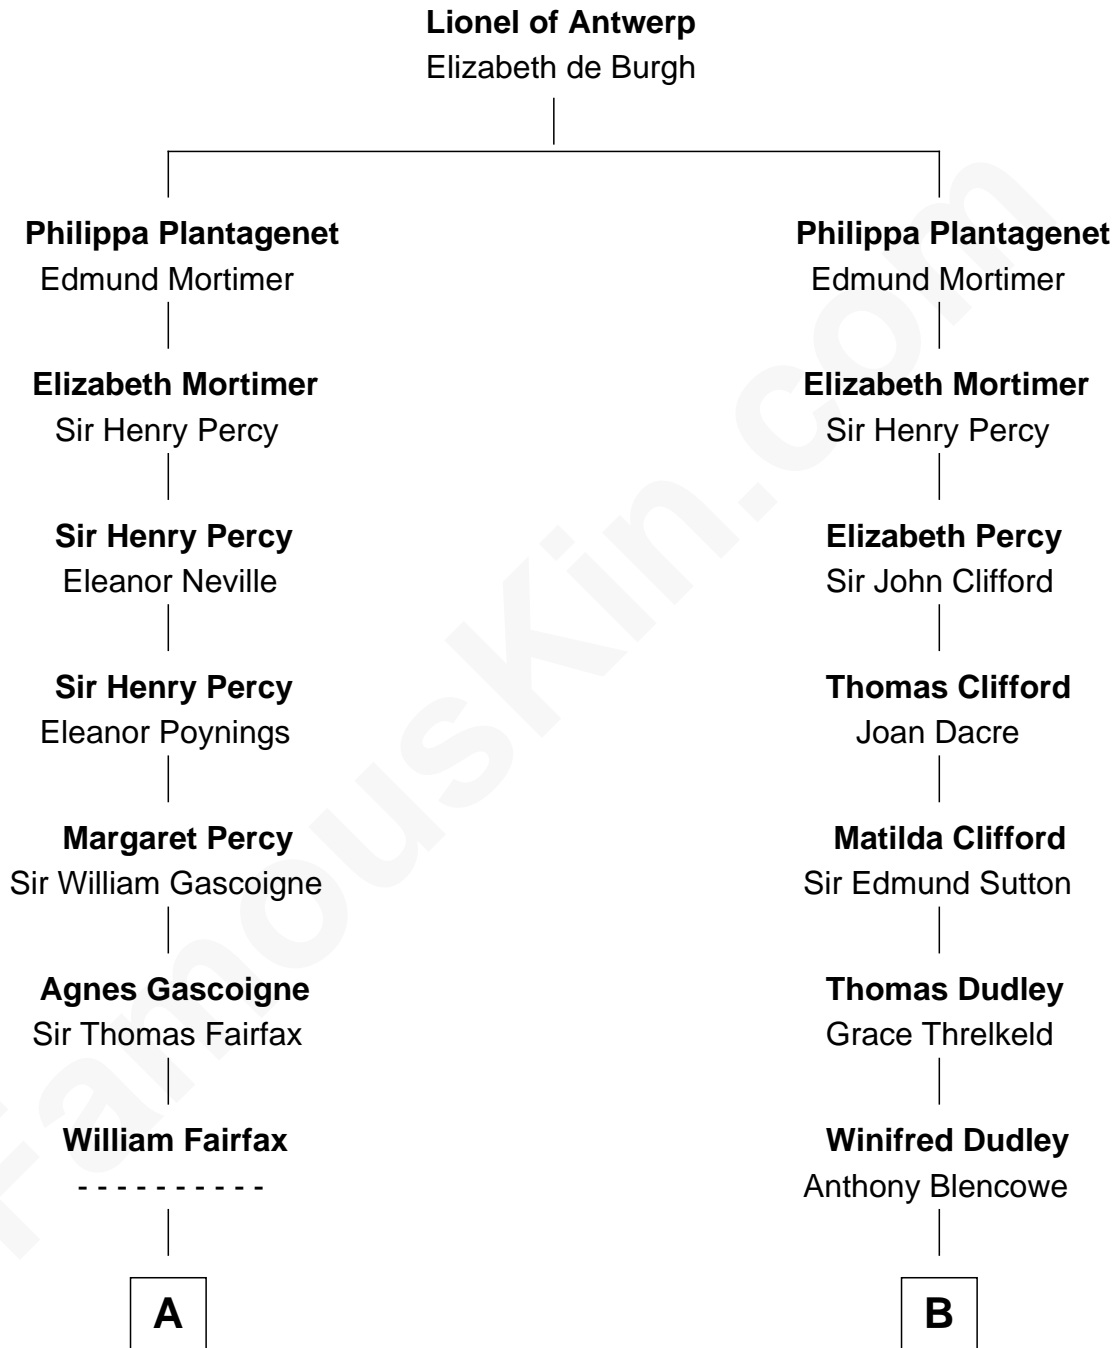

FamousKin.com
Relationship Chart of
Catherine Middleton
Princess of Wales

17th cousin 3 times removed of
Fitzhugh Lee
40th Governor of Virginia

C

—
Olive Christina Lupton

Richard Noel Middleton

—
Peter Francis Middleton

Valerie Glassborow

—
Michael Francis Middleton

Carole Elizabeth Goldsmith

—
Catherine Middleton

Princess of Wales

FamousKin.com