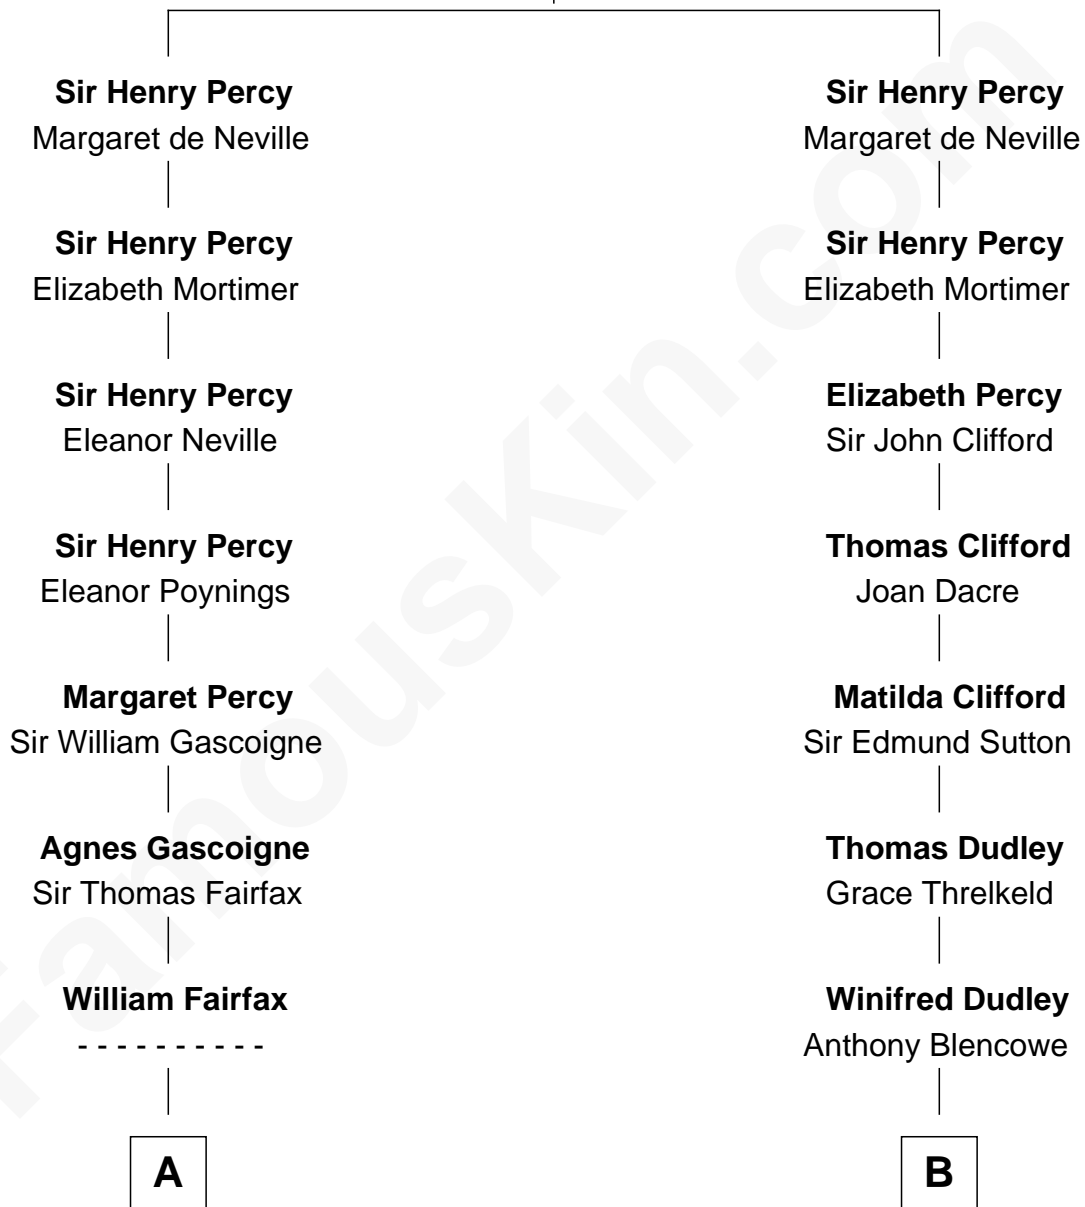

FamousKin.com

Relationship Chart of

Catherine Middleton

Princess of Wales

17th cousin 3 times removed of

Fitzhugh Lee

40th Governor of Virginia

Henry de Percy
Mary Plantagenet

C

—
Olive Christina Lupton

Richard Noel Middleton

—
Peter Francis Middleton

Valerie Glassborow

—
Michael Francis Middleton

Carole Elizabeth Goldsmith

—
Catherine Middleton

Princess of Wales

FamousKin.com