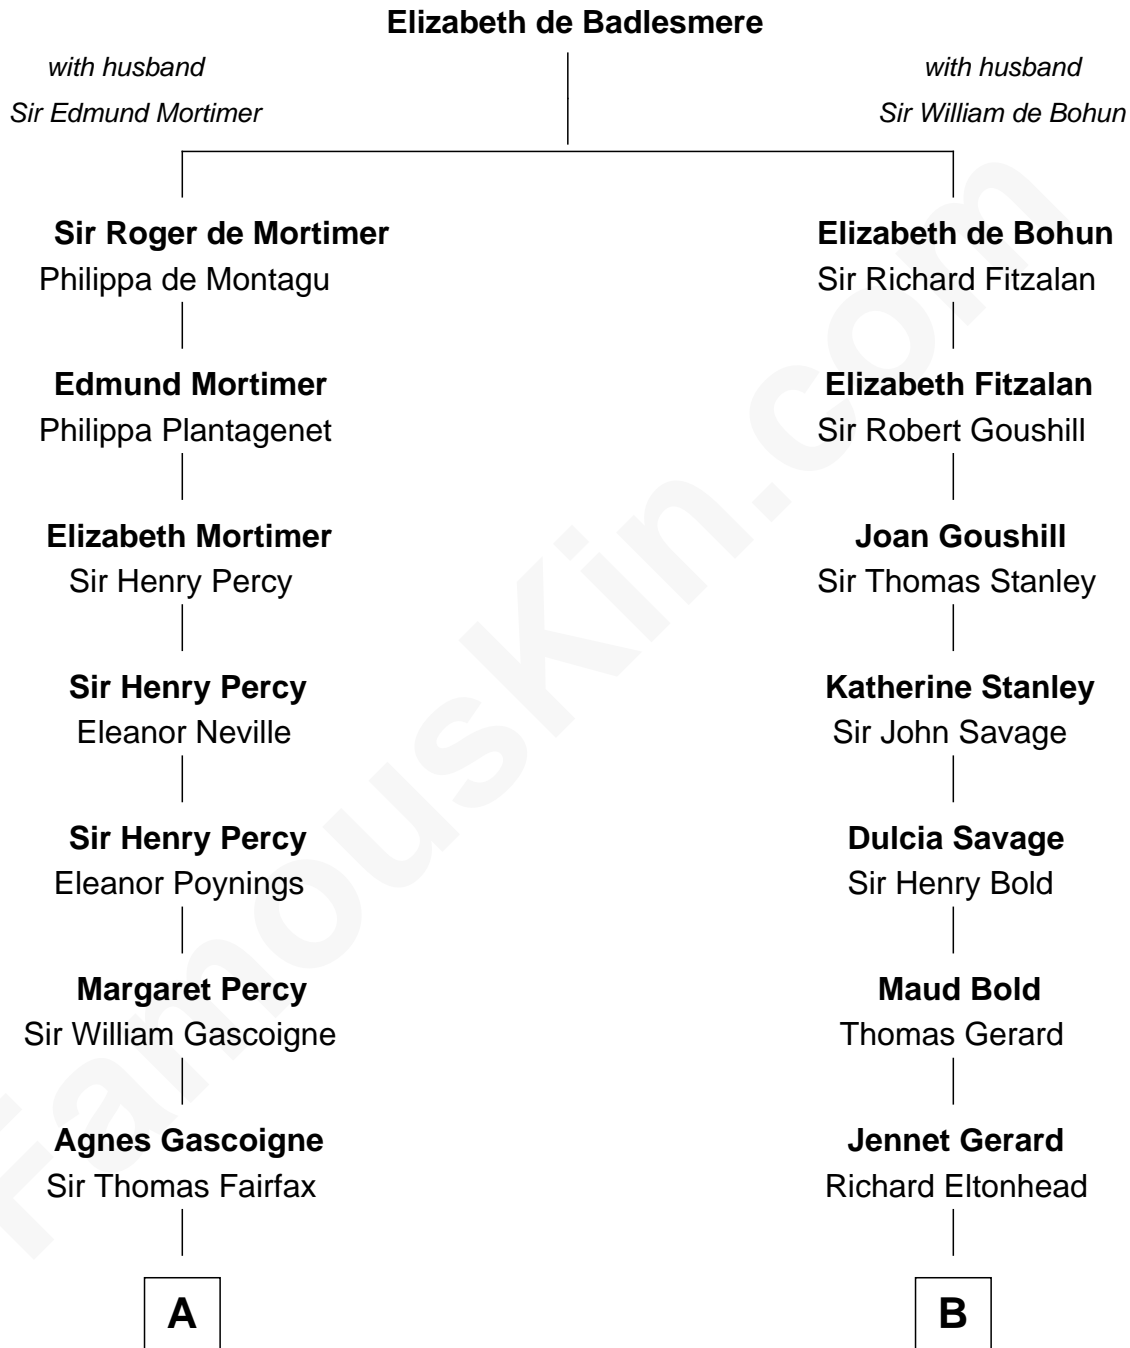

**FamousKin.com**  
**Relationship Chart of**  
**Catherine Middleton**  
*Princess of Wales*

**15th cousin 6 times removed of**  
**Fitzhugh Lee**  
*40th Governor of Virginia*

**C**

Francis Martineau Lupton

Harriet Albina Davis

Olive Christina Lupton

Richard Noel Middleton

Peter Francis Middleton

Valerie Glassborow

Michael Francis Middleton

Carole Elizabeth Goldsmith

Catherine Middleton

*Princess of Wales*