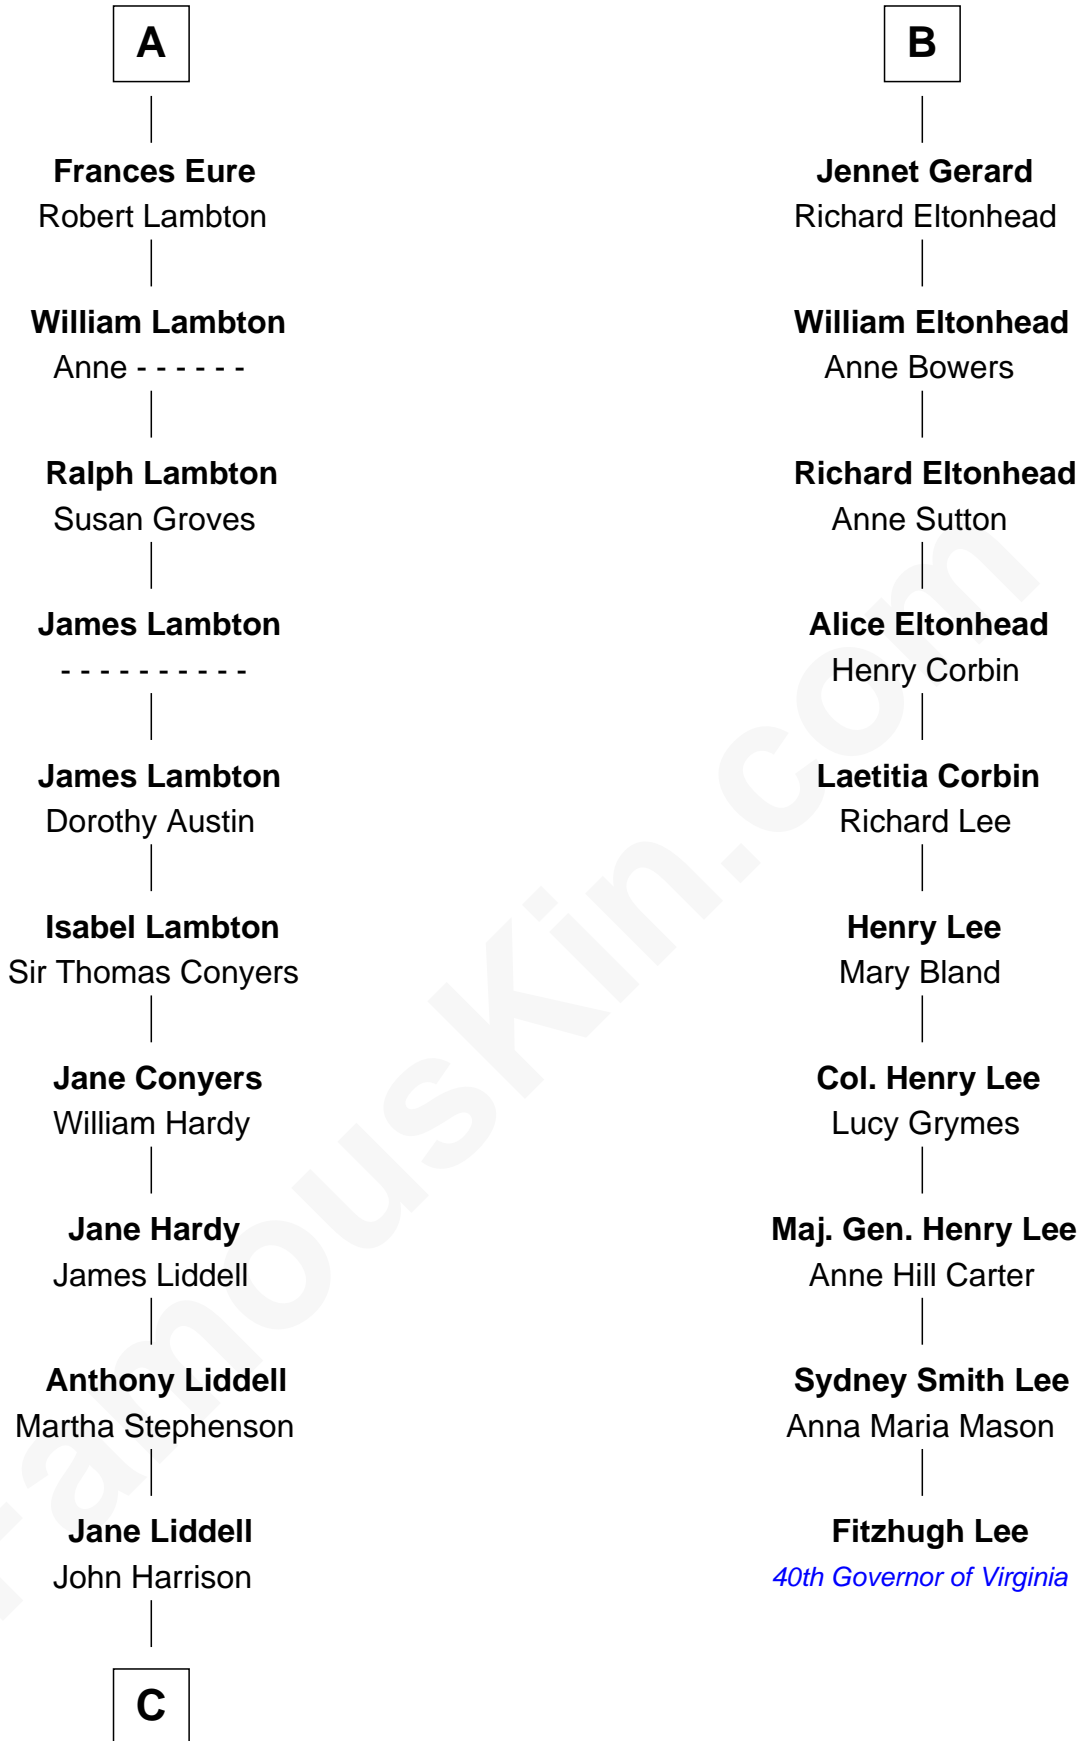

FamousKin.com

Relationship Chart of

Catherine Middleton

Princess of Wales

16th cousin 5 times removed of

Fitzhugh Lee
40th Governor of Virginia

Edmund Fitzalan
Alice de Warenne

C

John Harrison

Jane Hill

Thomas Harrison

Elizabeth Mary Temple

Dorothy Harrison

Ronald John James Goldsmith

Carole Elizabeth Goldsmith

Michael Francis Middleton